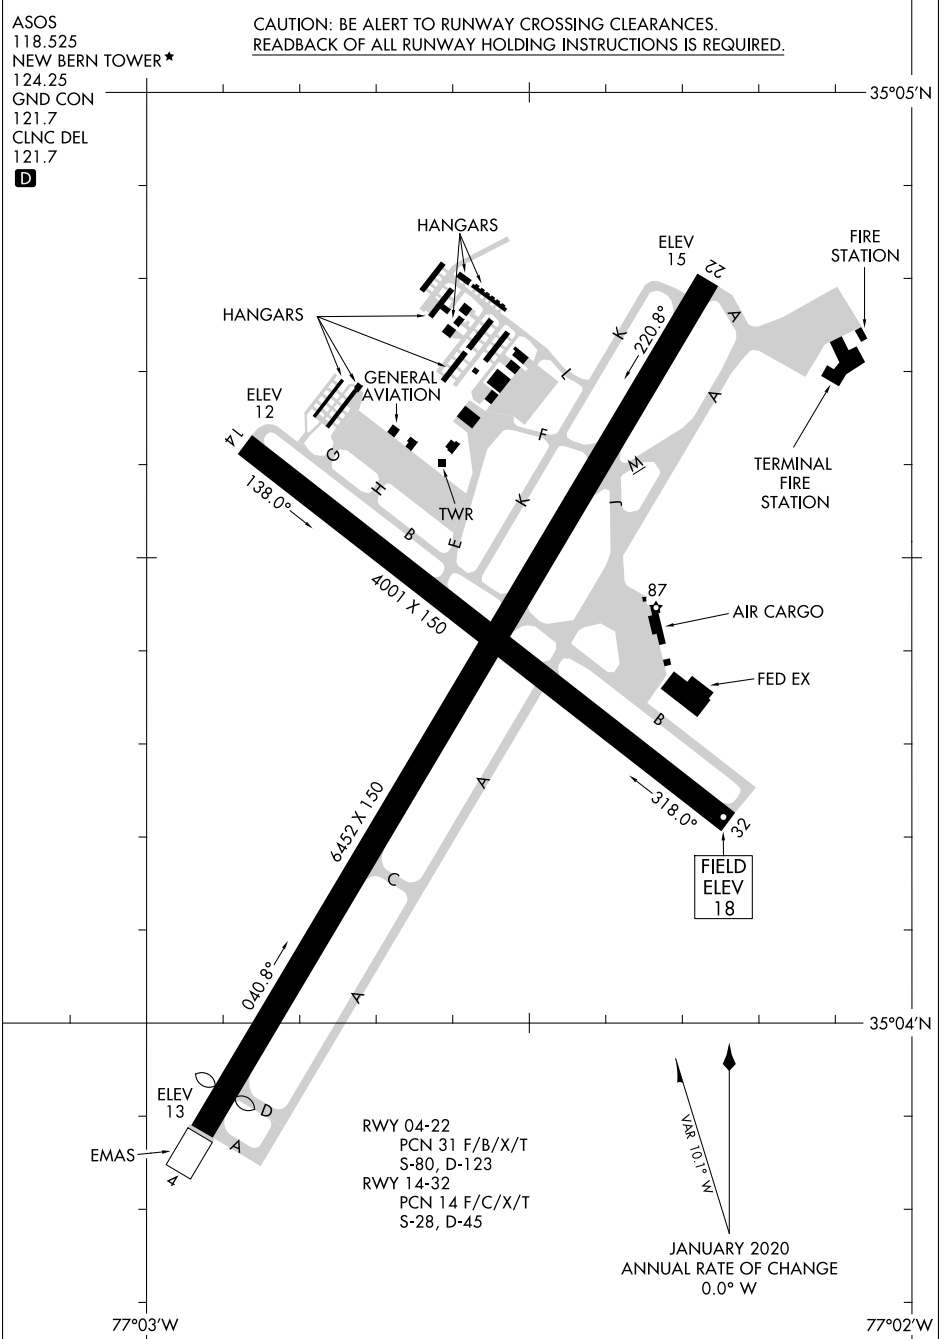

AIRPORT DIAGRAM

COASTAL CAROLINA RGNL (EWN)
NEW BERN, NORTH CAROLINA

AL-670 (FAA)

ASOS
118.525
NEW BERN TOWER ★
124.25
GND CON
121.7
CLNC DEL
121.7

CAUTION: BE ALERT TO RUNWAY CROSSING CLEARANCES.
READBACK OF ALL RUNWAY HOLDING INSTRUCTIONS IS REQUIRED.

SE-2, 03 NOV 2022 to 01 DEC 2022

SE-2, 03 NOV 2022 to 01 DEC 2022

RWY 04-22
PCN 31 F/B/X/T
S-80, D-123

RWY 14-32
PCN 14 F/C/X/T
S-28, D-45

VAR 10.1° W

JANUARY 2020
ANNUAL RATE OF CHANGE
0.0° W

AIRPORT DIAGRAM