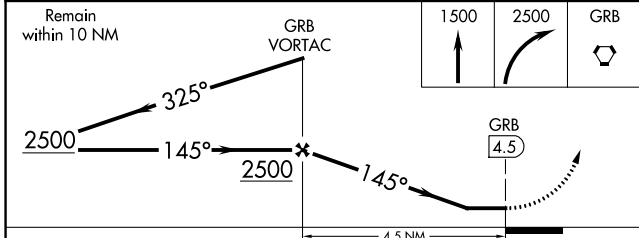

VORTAC GRB 115.5 Chan 102	APP CRS 145°	Rwy Idg TDZE Arprt Elev	N/A N/A 695
---	------------------------	-------------------------------	--

VOR-A

GREEN BAY/AUSTIN STRAUBEL INTL (GRB)

ASR MISSED APPROACH: Climb to 1500 then climbing right turn to 2500 direct GRB VORTAC and hold.

ATIS 124.1	GREEN BAY APP CON* 119.4 338.2	GREEN BAY TOWER* 118.7 (CTAF) 257.8	GND CON 121.9	CLNC DEL 121.75
----------------------	--	---	-------------------------	---------------------------

CATEGORY	A	B	C	D	FAF to MAP 4.5 NM					
C CIRCLING	1200-1 505 (600-1)		1300-1 3/4 605 (700-1 3/4)	1300-2 605 (700-2)	Knots	60	90	120	150	180
					Min:Sec	4:30	3:00	2:15	1:48	1:30