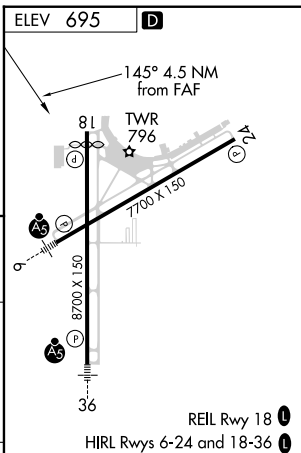

VORTAC GRB 115.5 Chan 102	APP CRS 145°	Rwy Idg TDZE Arprt Elev	N/A N/A 695
---	------------------------	-------------------------------	--

VOR-A

GREEN BAY/AUSTIN STRAUBEL INTL (GRB)

ASR MISSED APPROACH: Climb to 1500 then climbing right turn to 2500 direct GRB VORTAC and hold.

ATIS 124.1	GREEN BAY APP CON* 119.4 338.2	GREEN BAY TOWER* 118.7 (CTAF) 257.8	GND CON 121.9	CLNC DEL 121.75
----------------------	--	---	-------------------------	---------------------------

CATEGORY	A	B	C	D	FAF to MAP 4.5 NM					
C CIRCLING	1200-1 505 (600-1)		1300-1 3/4 605 (700-1 3/4)	1300-2 605 (700-2)	Knots	60	90	120	150	180
					Min:Sec	4:30	3:00	2:15	1:48	1:30