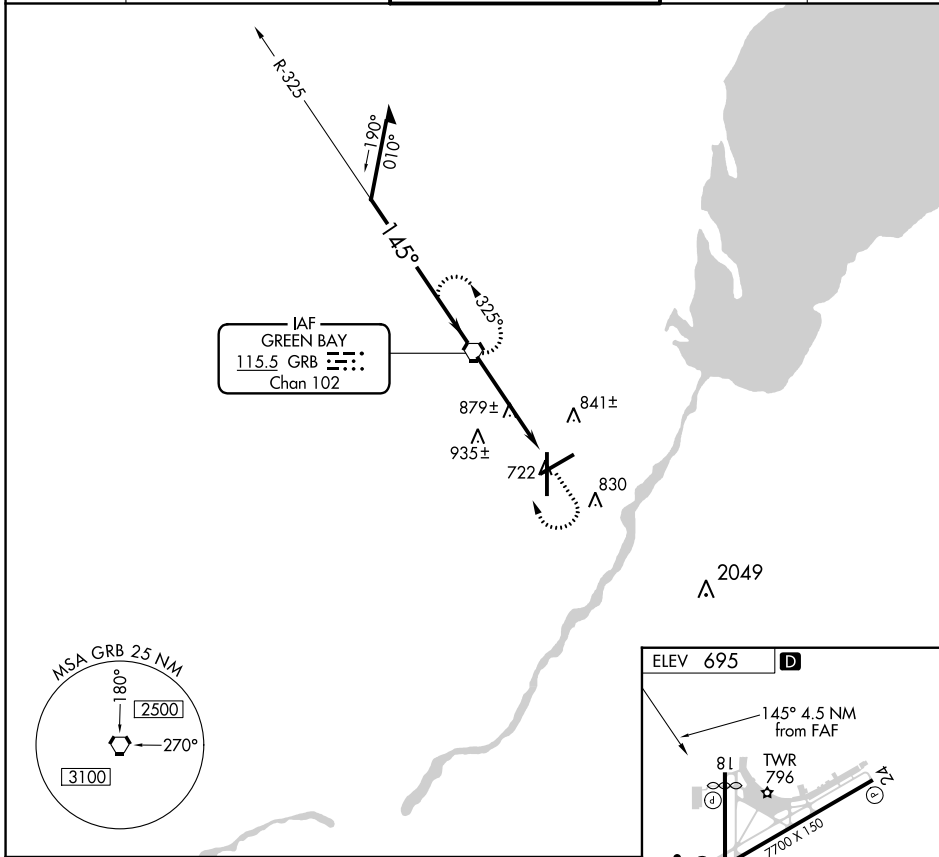

VORTAC GRB 115.5 Chan 102	APP CRS 145°	Rwy Idg TDZE Arprt Elev	N/A N/A 695
---	------------------------	-------------------------------	--

VOR-A

GREEN BAY/AUSTIN STRAUBEL INTL (GRB)

ASR MISSED APPROACH: Climb to 1500 then climbing right turn to 2500 direct GRB VORTAC and hold.

ATIS 124.1	GREEN BAY APP CON* 119.4 338.2	GREEN BAY TOWER* 118.7 (CTAF) 257.8	GND CON 121.9	CLNC DEL 121.75
----------------------	--	---	-------------------------	---------------------------

CATEGORY	A	B	C	D	FAF to MAP 4.5 NM					
C CIRCLING	1200-1 505 (600-1)		1300-1 3/4 605 (700-1 3/4)	1300-2 605 (700-2)	Knots	60	90	120	150	180
					Min:Sec	4:30	3:00	2:15	1:48	1:30

EC-3, 03 NOV 2022 to 01 DEC 2022

EC-3, 03 NOV 2022 to 01 DEC 2022