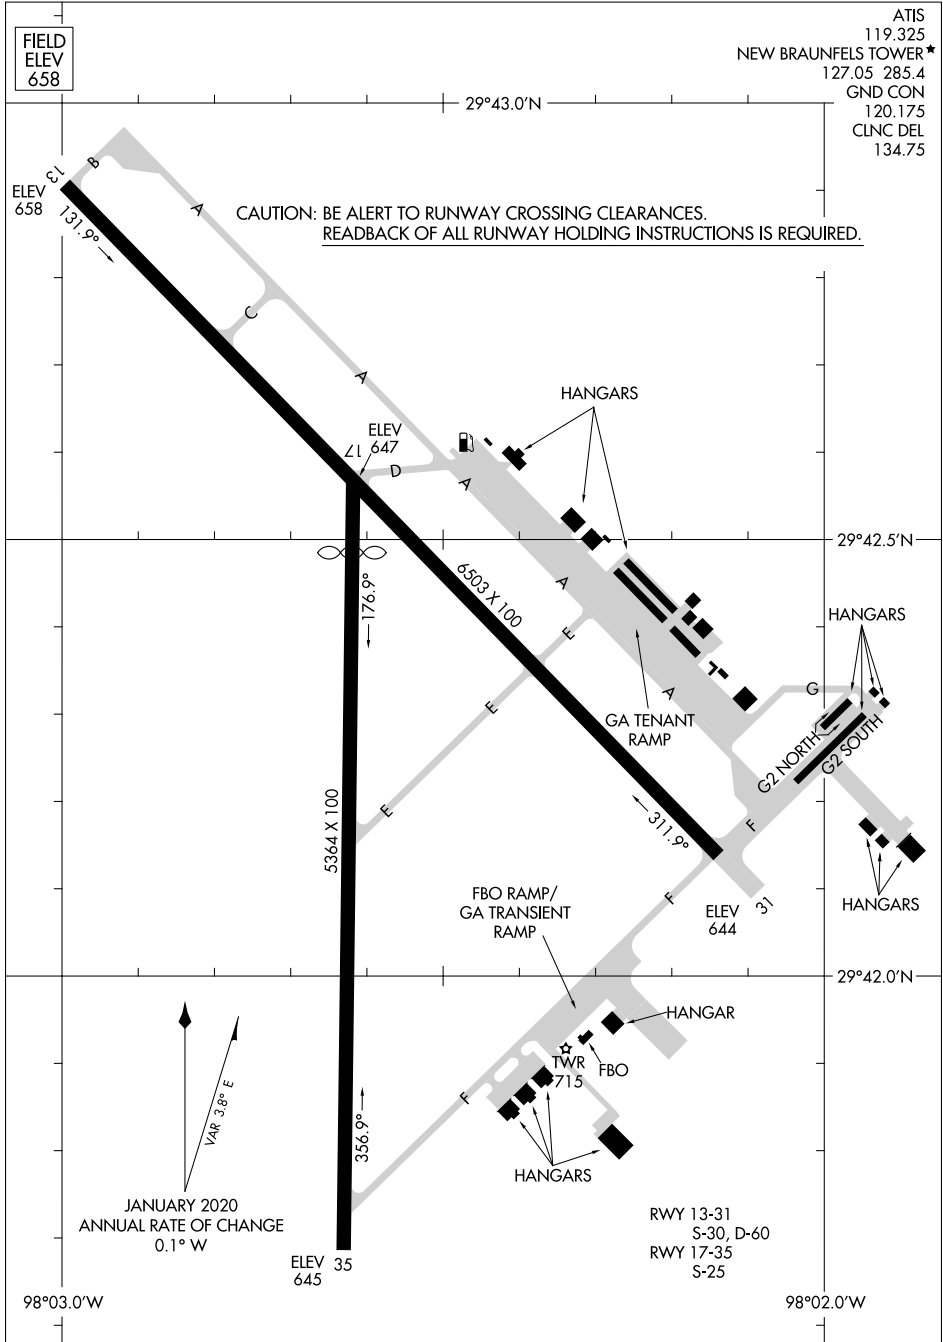

22195
AIRPORT DIAGRAM

AL-6080 (FAA)

NEW BRAUNFELS NTL (BAZ)
NEW BRAUNFELS, TEXAS

SC-3, 03 NOV 2022 to 01 DEC 2022

SC-3, 03 NOV 2022 to 01 DEC 2022

AIRPORT DIAGRAM
22195

NEW BRAUNFELS, TEXAS
NEW BRAUNFELS NTL (BAZ)