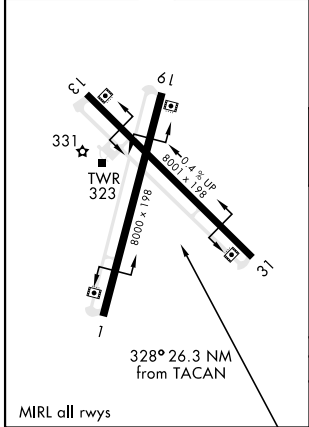

TACAN-A

TACAN Chan 125	APCH CRS 328°	Rwy Idg TDZE Arprt Elev N/A N/A 257
--------------------------	-------------------------	---

AL-6553 [USN]

ORANGE GROVE NALF (KNOG)

MISSED APPROACH: Climb to 2000 on NQI TACAN R-328, then left turn to intercept NQI R-328 to DAMPS and hold.			
ATIS ★ 254.35	KINGSVILLE APP CON 119.90 290.45	TOWER★ 128.4 281.425	GND CON 229.4

EMERG SAFE ALT 100 NM 16,200

ELEV 257	TDZE N/A
----------	----------

CATEGORY	A	B	C	D
C CIRCLING	660-1 403 (500-1)	720-1 463 (500-1)	920-1¾ 663 (700-1¾)	1000-2½ 743 (800-2½)

TACAN-A

SC-3, 03 NOV 2022 to 01 DEC 2022