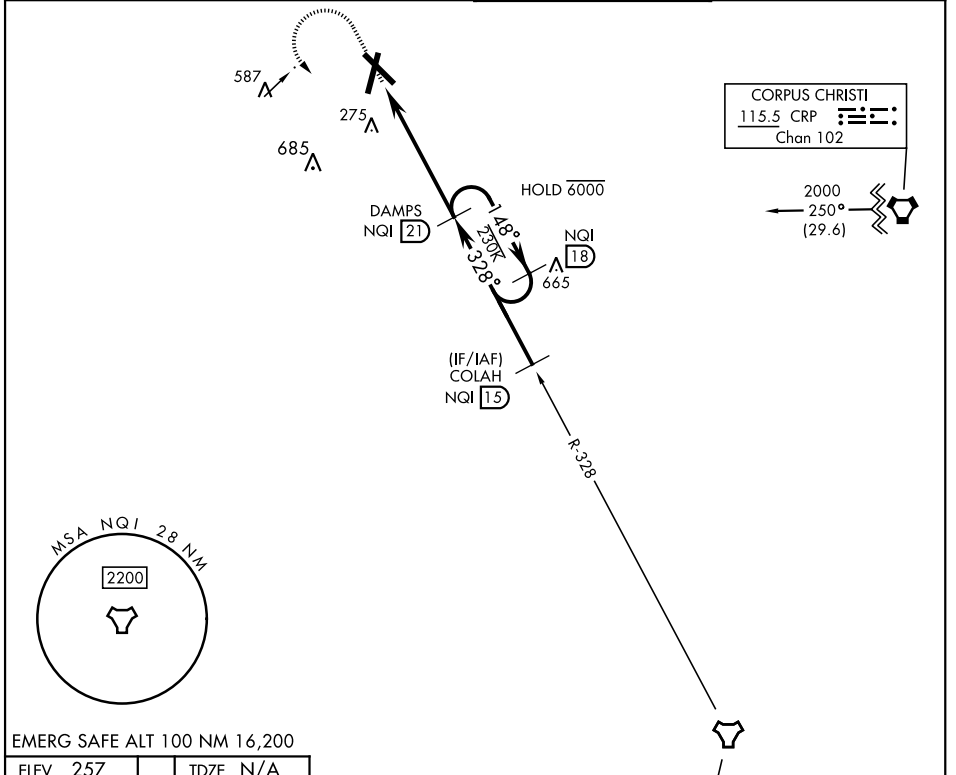

TACAN-A

TACAN Chan 125	APCH CRS 328°	Rwy Idg TDZE Arprt Elev N/A N/A 257
--------------------------	-------------------------	---

AL-6553 [USN]

ORANGE GROVE NALF (KNOG)

MISSED APPROACH: Climb to 2000 on NQI TACAN R-328, then left turn to intercept NQI R-328 to DAMPS and hold.			
ATIS ★ 254.35	KINGSVILLE APP CON 119.90 290.45	TOWER★ 128.4 281.425	GND CON 229.4

EMERG SAFE ALT 100 NM 16,200

ELEV 257	TDZE N/A
----------	----------

CATEGORY	A	B	C	D
C CIRCLING	660-1 403 (500-1)	720-1 463 (500-1)	920-1¾ 663 (700-1¾)	1000-2½ 743 (800-2½)

TACAN-A

SC-3, 03 NOV 2022 to 01 DEC 2022

SC-3, 03 NOV 2022 to 01 DEC 2022