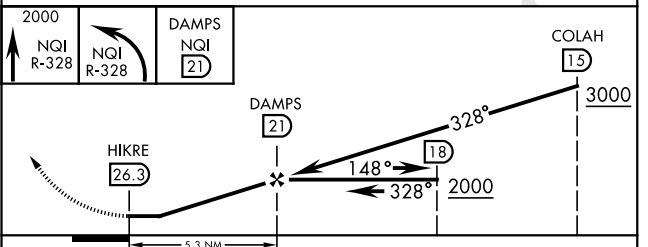

TACAN-A

TACAN Chan 125	APCH CRS 328°	Rwy Idg TDZE Arprt Elev N/A N/A 257
--------------------------	-------------------------	---

AL-6553 [USN]

ORANGE GROVE NALF (KNOG)

MISSED APPROACH: Climb to 2000 on NQI TACAN R-328, then left turn to intercept NQI R-328 to DAMPS and hold.			
ATIS ★ 254.35	KINGSVILLE APP CON 119.90 290.45	TOWER★ 128.4 281.425	GND CON 229.4

EMERG SAFE ALT 100 NM 16,200

ELEV 257	TDZE N/A
----------	----------

CATEGORY	A	B	C	D
C CIRCLING	660-1 403 (500-1)	720-1 463 (500-1)	920-1¾ 663 (700-1¾)	1000-2½ 743 (800-2½)

TACAN-A

SC-3, 03 NOV 2022 to 01 DEC 2022