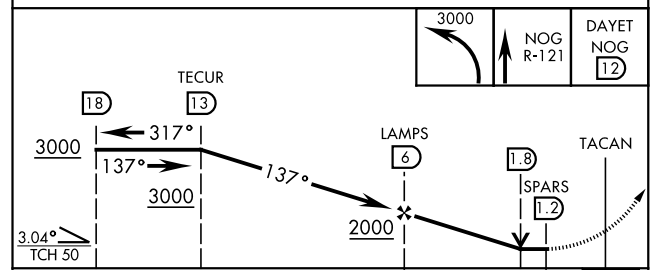

AL-6553 [USN]

MISSED APPROACH: Climbing left turn to 3000 and intercept NOG TACAN R-121 to DAYET and hold.

ATIS ★ 254.35	KINGSVILLE APP CON 119.90 290.45	TOWER ★ 128.4 281.425	GND CON 229.4
--------------------------------	---	--	--------------------------------

EMERG SAFE ALT 100 NM 16,200

ELEV 257	TDZE 257
----------	----------

MIRL all rwys

CATEGORY	A	B	C	D
S-13			640-1½ 383	(400-1½)
CIRCLING	660-1 403 (500-1)	720-1 463 (500-1)	920-1¾ 663 (700-1¾)	1000-2½ 743 (800-2½)