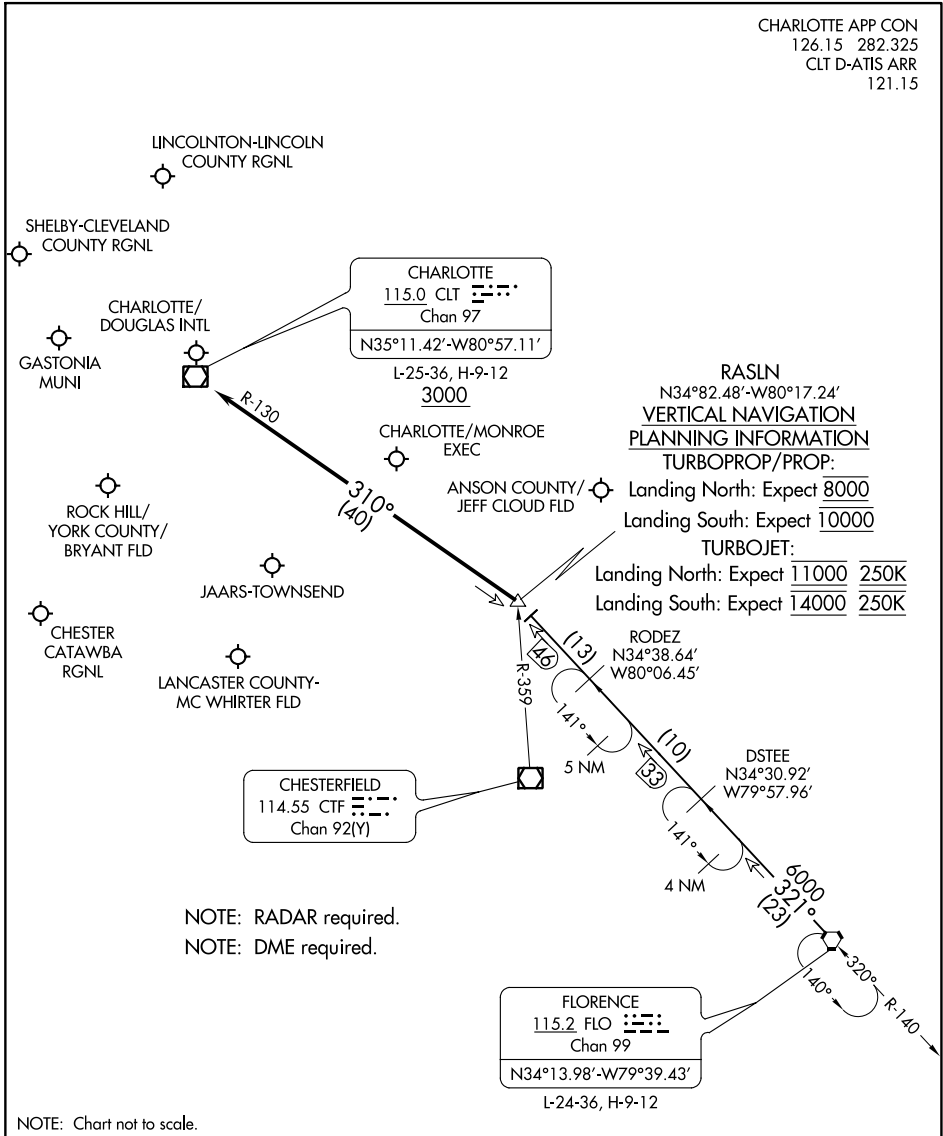

RASLN THREE ARRIVAL

CHARLOTTE, NORTH CAROLINA

CHARLOTTE APP CON
126.15 282.325
CLT D-ATIS ARR
121.15

SE-2, 01 DEC 2022 to 29 DEC 2022

SE-2, 01 DEC 2022 to 29 DEC 2022

ARRIVAL ROUTE DESCRIPTION

FLORENCE TRANSITION (FLO.RASLN3): From over FLO VORTAC on FLO R-321 to RASLN INT. Thence

. . . . from RASLN on CLT R-130 to cross CLT VOR/DME at or above 3000. Expect RADAR vectors to destination airport or final approach course prior to CLT VOR/DME.

RASLN THREE ARRIVAL

CHARLOTTE, NORTH CAROLINA