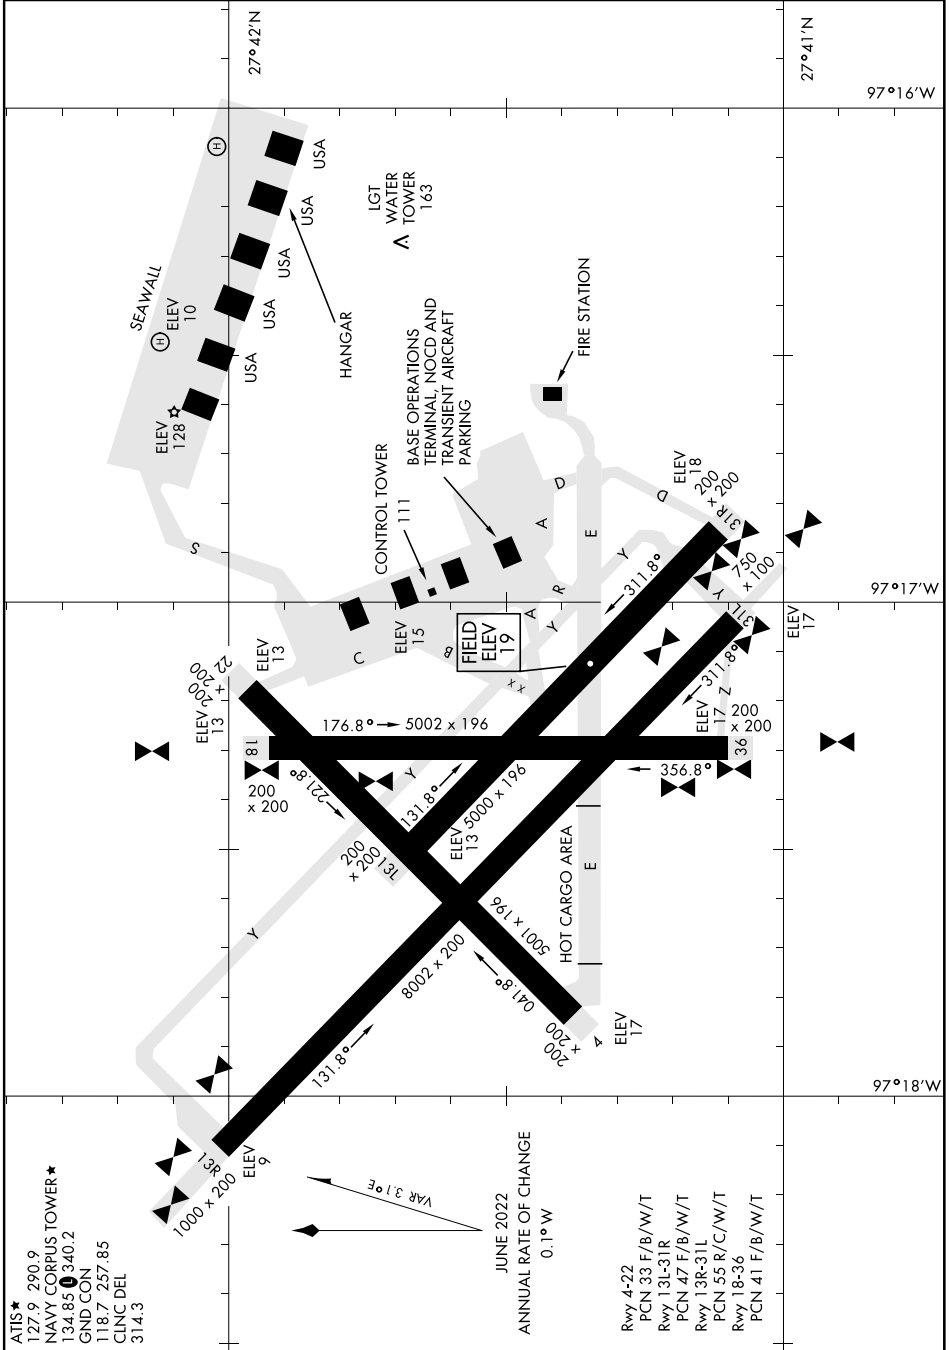

# AIRPORT DIAGRAM

SC-3, 01 DEC 2022 to 29 DEC 2022

SC-3, 01 DEC 2022 to 29 DEC 2022

# AIRPORT DIAGRAM

**ATIS\***  
 127.9 290.9  
**NAVY CORPUS TOWER\***  
 134.85 340.2  
**GND CON**  
 118.7 257.85  
**CLNC DEL**  
 314.3

VAR 3.0°E

JUNE 2022  
 ANNUAL RATE OF CHANGE  
 0.1°W

Rwy 4-22  
 PCN 33 F/B/W/T  
 Rwy 13L-31R  
 PCN 47 F/B/W/T  
 Rwy 13R-31L  
 PCN 55 R/C/W/T  
 Rwy 18-36  
 PCN 41 F/B/W/T