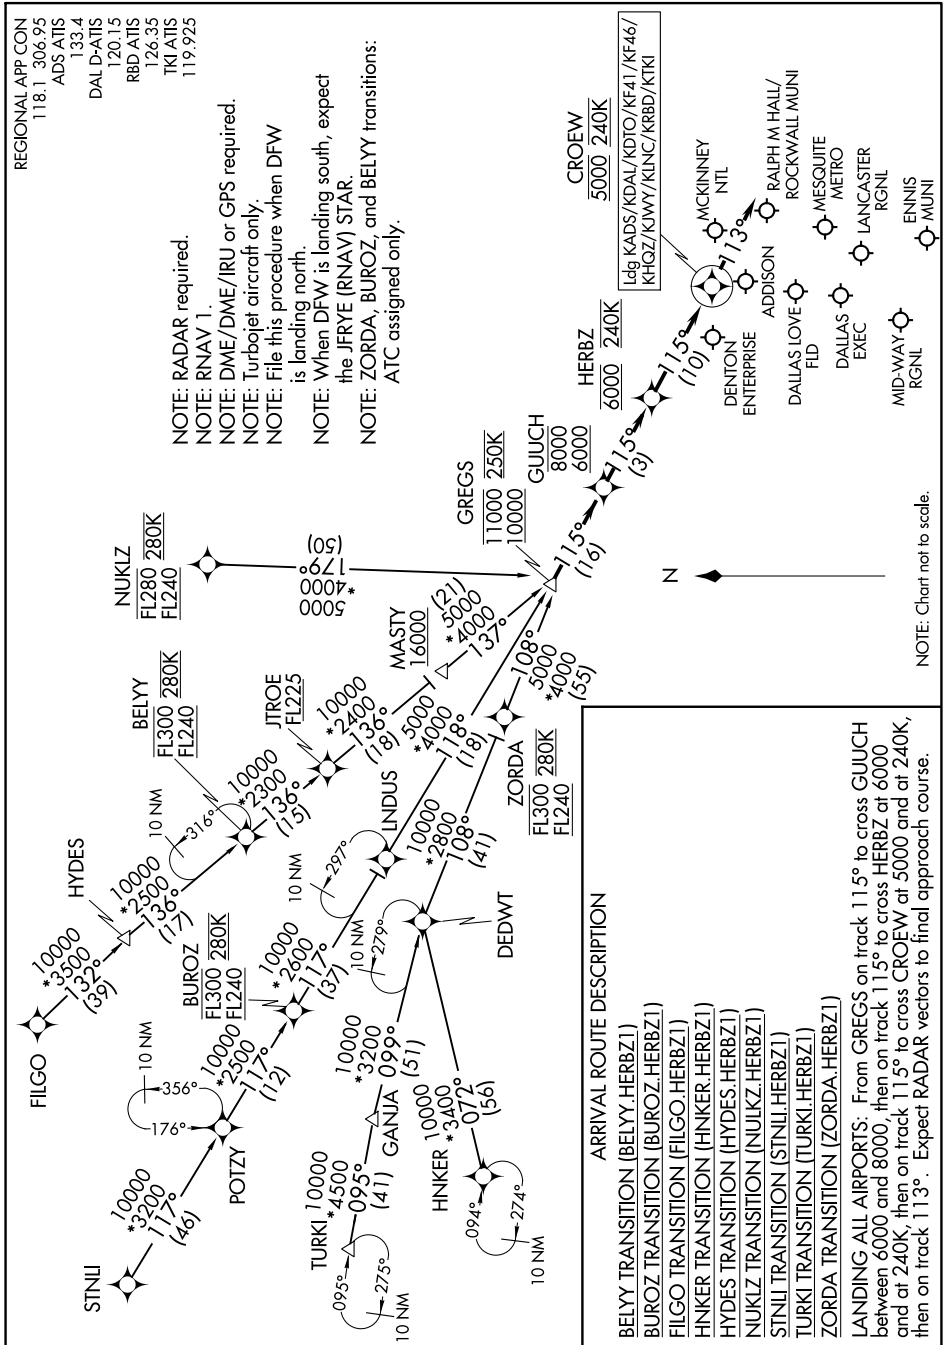

HERBZ ONE ARRIVAL (RNAV)

SC-2, 01 DEC 2022 to 29 DEC 2022

HERBZ ONE ARRIVAL (RNAV)

SC-2, 01 DEC 2022 to 29 DEC 2022