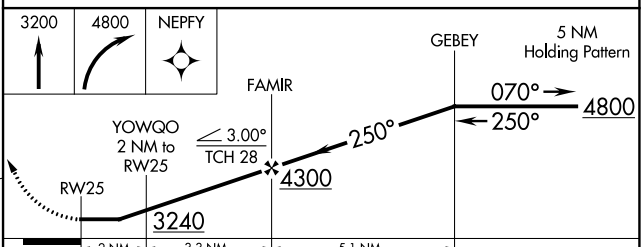

WAAS CH 82534 W25A	APP CRS 250°	Rwy Idg TDZE Apt Elev	4700 2592 2592
--	------------------------	-----------------------------	---

RNAV (GPS) RWY 25

DICKINSON/THEODORE ROOSEVELT RGNL (DIK)

RNP APCH.		MISSED APPROACH: Climb to 3200 then climbing right turn to 4800 direct NEPFY and hold.
ASOS 118.375	MINNEAPOLIS CENTER 124.25 236.825	UNICOM 123.0 (CTAF) 0

ELEV	2592	D	TDZE	2592
------	------	----------	------	------

CATEGORY	A	B	C	D
LP MDA	2980-1	388 (400-1)	2980-1½	388 (400-1½)
LNAV MDA	3060-1	468 (500-1)	3060-1¾	468 (500-1¾)
C CIRCLING	3080-1 488 (500-1)	3100-1 508 (600-1)	3120-1½ 528 (600-1½)	3220-2 628 (700-2)