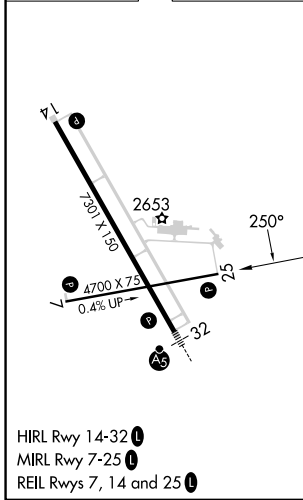

WAAS CH 82534 W25A	APP CRS 250°	Rwy Idg TDZE Apt Elev	4700 2592 2592
--	------------------------	-----------------------------	---

RNAV (GPS) RWY 25

DICKINSON/THEODORE ROOSEVELT RGNL (DIK)

RNP APCH.		MISSED APPROACH: Climb to 3200 then climbing right turn to 4800 direct NEPFY and hold.
ASOS 118.375	MINNEAPOLIS CENTER 124.25 236.825	UNICOM 123.0 (CTAF) 0

ELEV	2592	D	TDZE	2592
------	------	----------	------	------

CATEGORY	A	B	C	D
LP MDA	2980-1	388 (400-1)	2980-1½	388 (400-1½)
LNAV MDA	3060-1	468 (500-1)	3060-1¾	468 (500-1¾)
C CIRCLING	3080-1 488 (500-1)	3100-1 508 (600-1)	3120-1½ 528 (600-1½)	3220-2 628 (700-2)