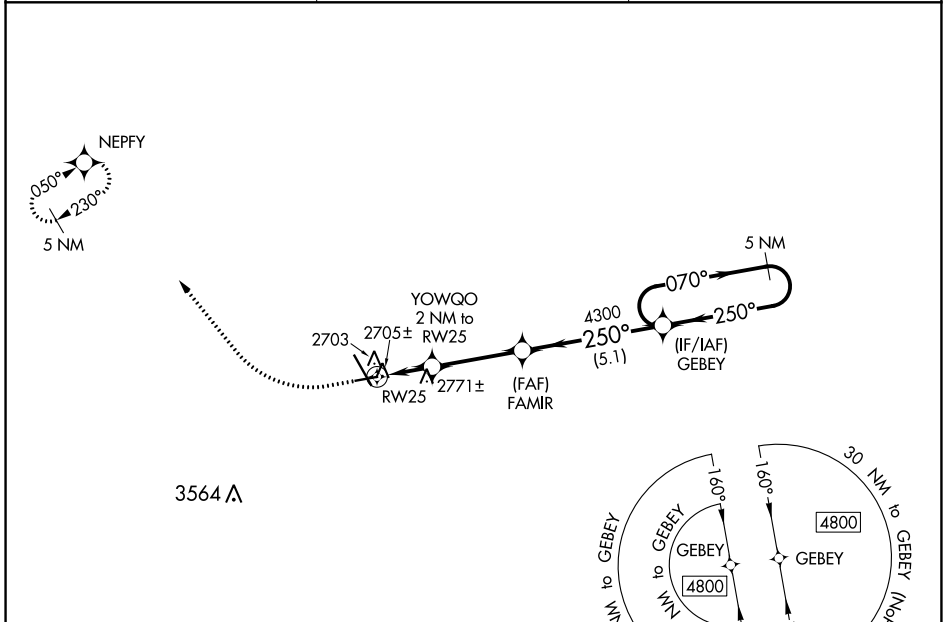

WAAS CH 82534 W25A	APP CRS 250°	Rwy Idg TDZE Apt Elev	4700 2592 2592
--	------------------------	-----------------------------	---

RNAV (GPS) RWY 25

DICKINSON/THEODORE ROOSEVELT RGNL (DIK)

RNP APCH.		MISSED APPROACH: Climb to 3200 then climbing right turn to 4800 direct NEPFY and hold.
ASOS 118.375	MINNEAPOLIS CENTER 124.25 236.825	UNICOM 123.0 (CTAF) 0

ELEV	2592	D	TDZE	2592
------	------	----------	------	------

CATEGORY	A	B	C	D
LP MDA	2980-1	388 (400-1)	2980-1½	388 (400-1½)
LNAV MDA	3060-1	468 (500-1)	3060-1¾	468 (500-1¾)
C CIRCLING	3080-1 488 (500-1)	3100-1 508 (600-1)	3120-1½ 528 (600-1½)	3220-2 628 (700-2)

NC-1, 01 DEC 2022 TO 29 DEC 2022

NC-1, 01 DEC 2022 TO 29 DEC 2022