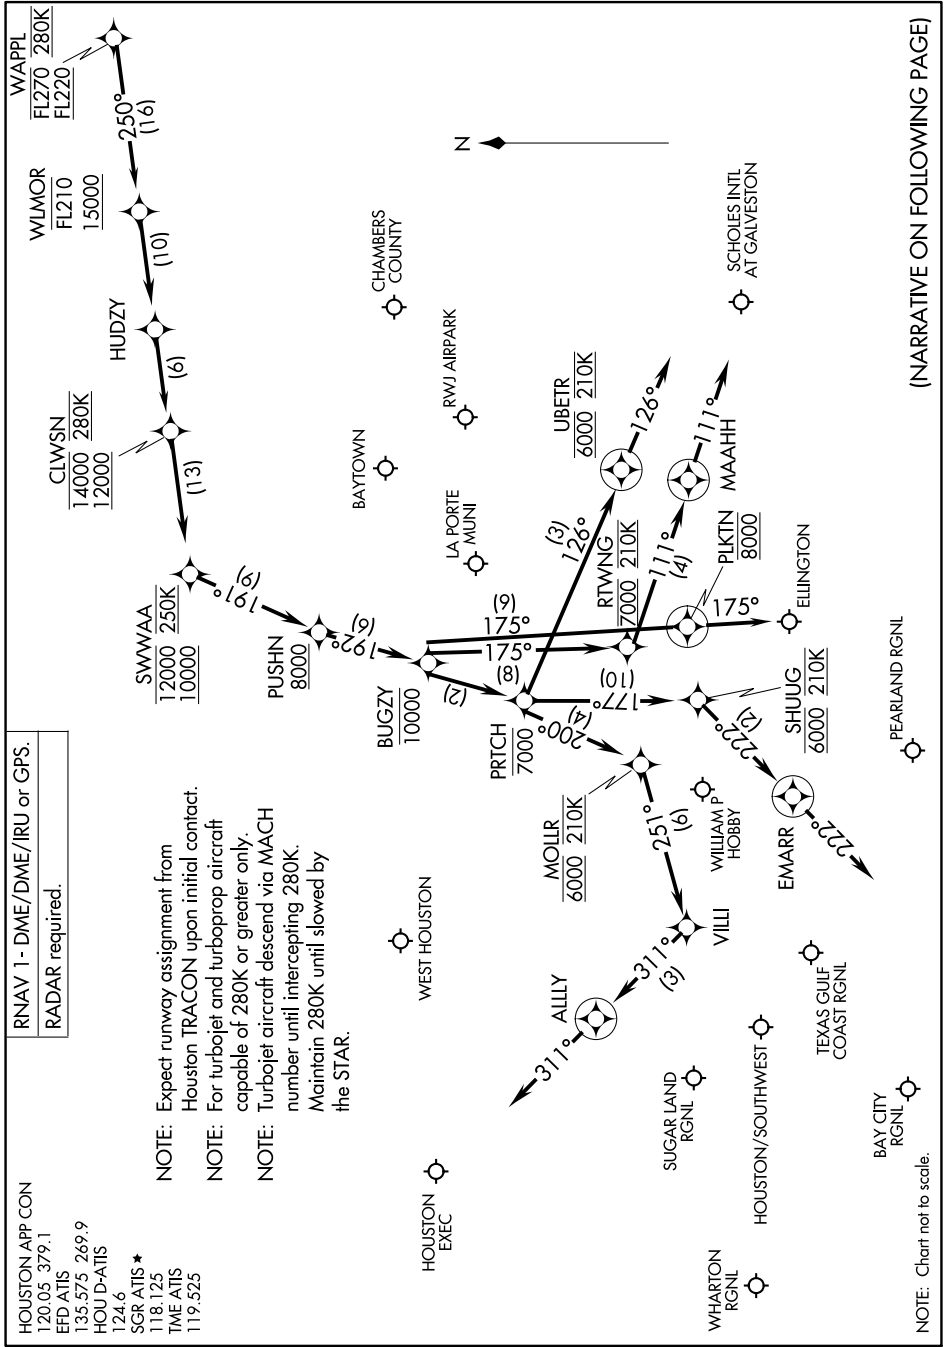

WAPPL SIX ARRIVAL (RNAV) Arrival Routes

HOUSTON, TEXAS

SC-5, 01 DEC 2022 to 29 DEC 2022

(NARRATIVE ON FOLLOWING PAGE)

SC-5, 01 DEC 2022 to 29 DEC 2022

WAPPL SIX ARRIVAL (RNAV) Arrival Routes

HOUSTON, TEXAS