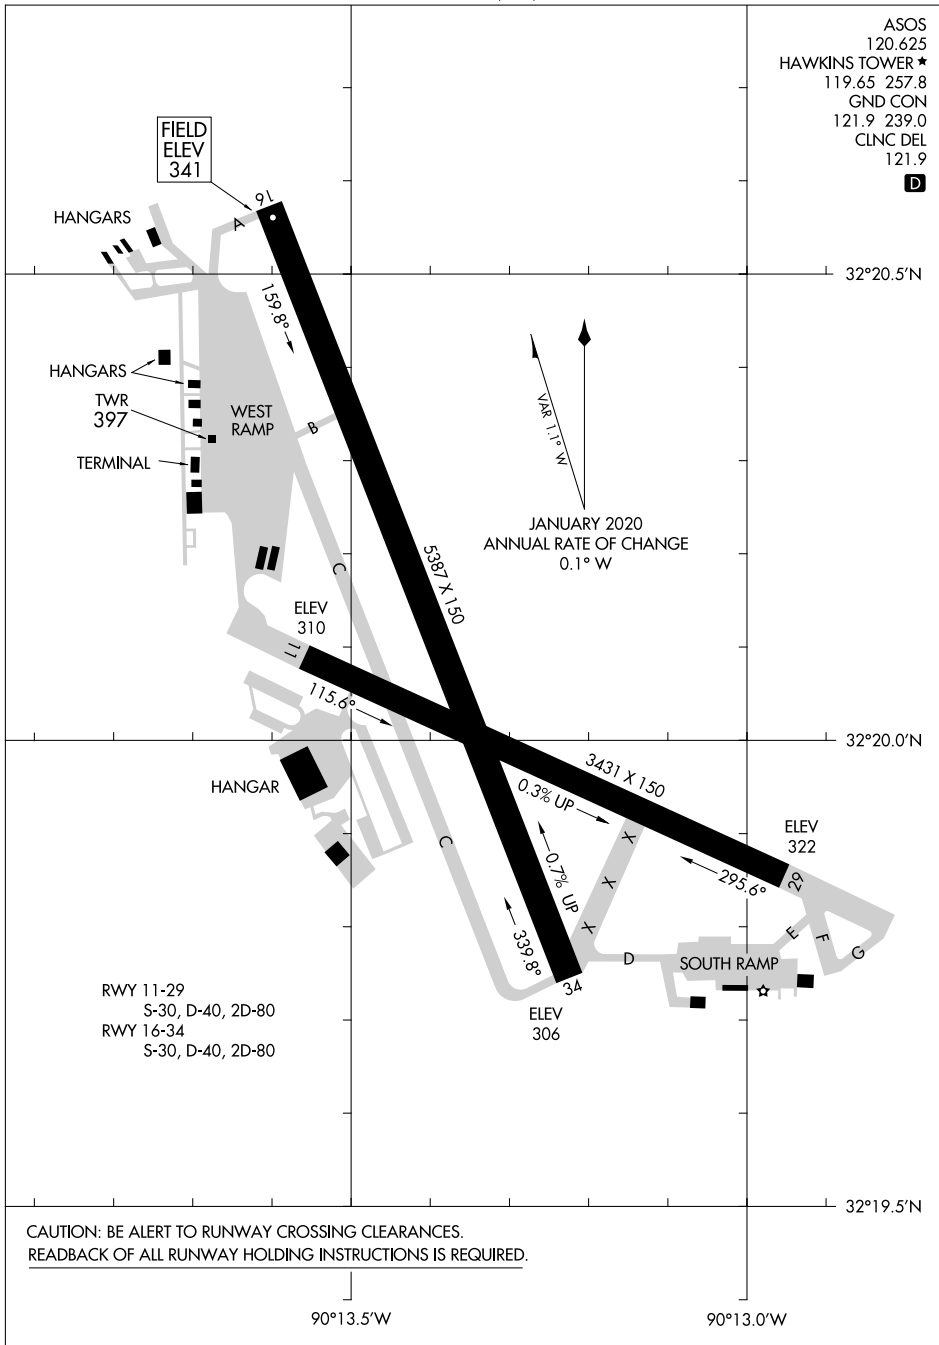

# AIRPORT DIAGRAM

AL-206 (FAA)

HAWKINS FLD (HKS)  
JACKSON, MISSISSIPPI

ASOS 120.625  
 HAWKINS TOWER ★ 119.65 257.8  
 GND CON 121.9 239.0  
 CLNC DEL 121.9

D

SC-4, 01 DEC 2022 to 29 DEC 2022

SC-4, 01 DEC 2022 to 29 DEC 2022

CAUTION: BE ALERT TO RUNWAY CROSSING CLEARANCES.  
 READBACK OF ALL RUNWAY HOLDING INSTRUCTIONS IS REQUIRED.

# AIRPORT DIAGRAM

JACKSON, MISSISSIPPI  
HAWKINS FLD (HKS)