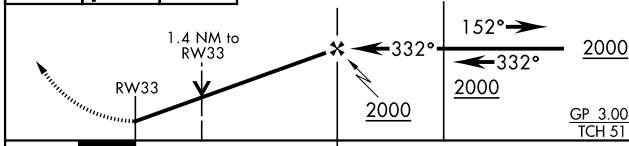

WAAS Chan 96580 W33A	APCH CRS 332°	Rwy ldg TDZE Arpt Elev 5002 88 101
--	-------------------------	--

AL-223 [USN]

(JOINT BASE MC GUIRE DIX LAKEHURST) (KNEL)

DME/DME RNP-0.3 NA

MISSED APPROACH: Climb to 700 then climbing right turn to 2000 direct IMULE and hold.

ATIS ★ 276.525	MC GUIRE APP CON 126.475 363.8	TOWER★ 127.775 360.2	GND CON 118.375 307.375
--------------------------	--	--------------------------------	-----------------------------------

EMERG SAFE ALT 100 NM 4100