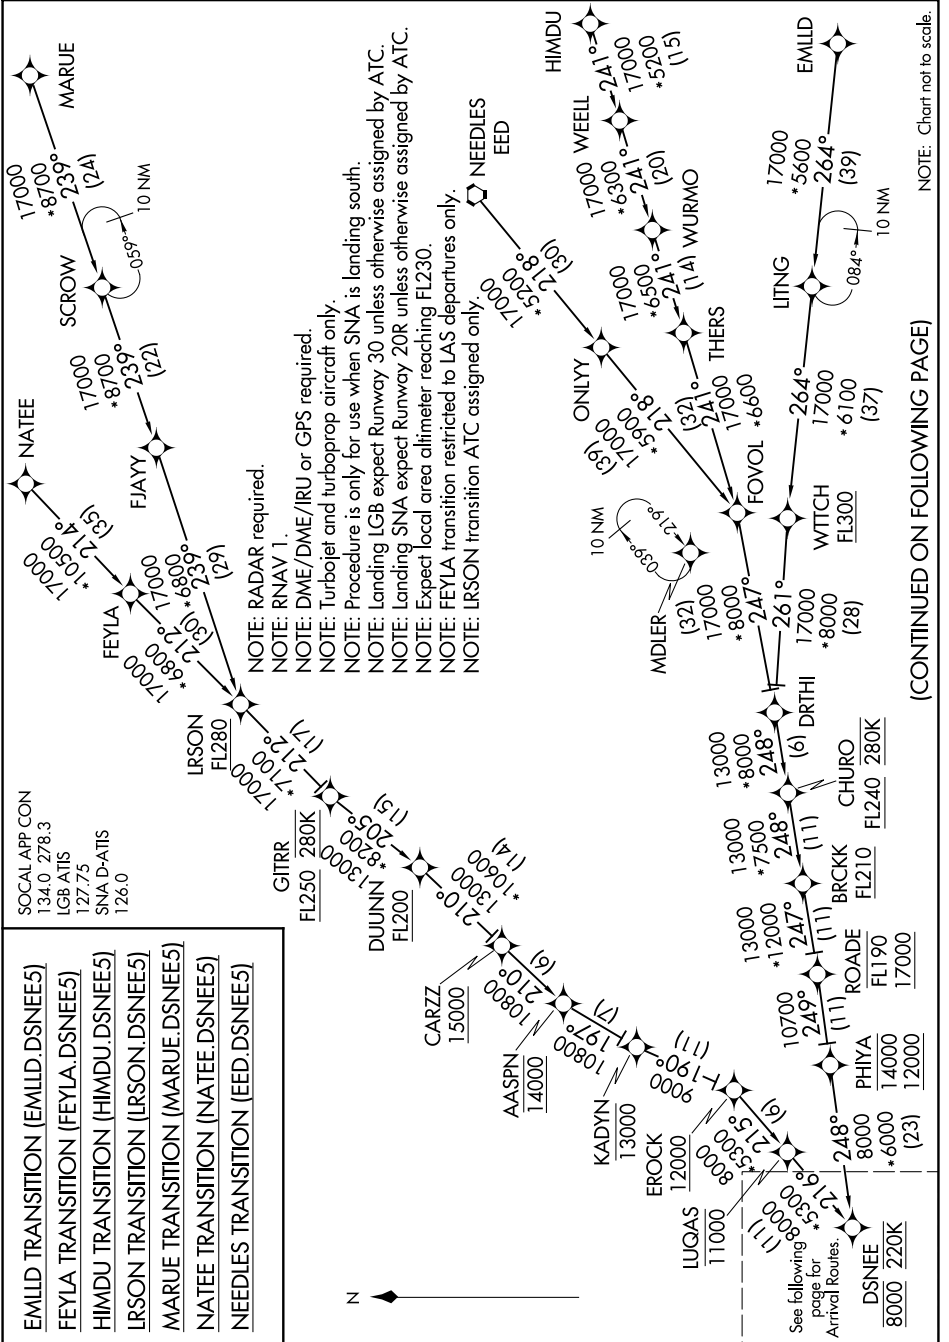

DSNEE FIVE ARRIVAL (RNAV) Transition Routes

LONG BEACH, CALIFORNIA

SW-3, 01 DEC 2022 to 29 DEC 2022

(CONTINUED ON FOLLOWING PAGE)

NOTE: Chart not to scale.

SW-3, 01 DEC 2022 to 29 DEC 2022

DSNEE FIVE ARRIVAL (RNAV) Transition Routes

LONG BEACH, CALIFORNIA