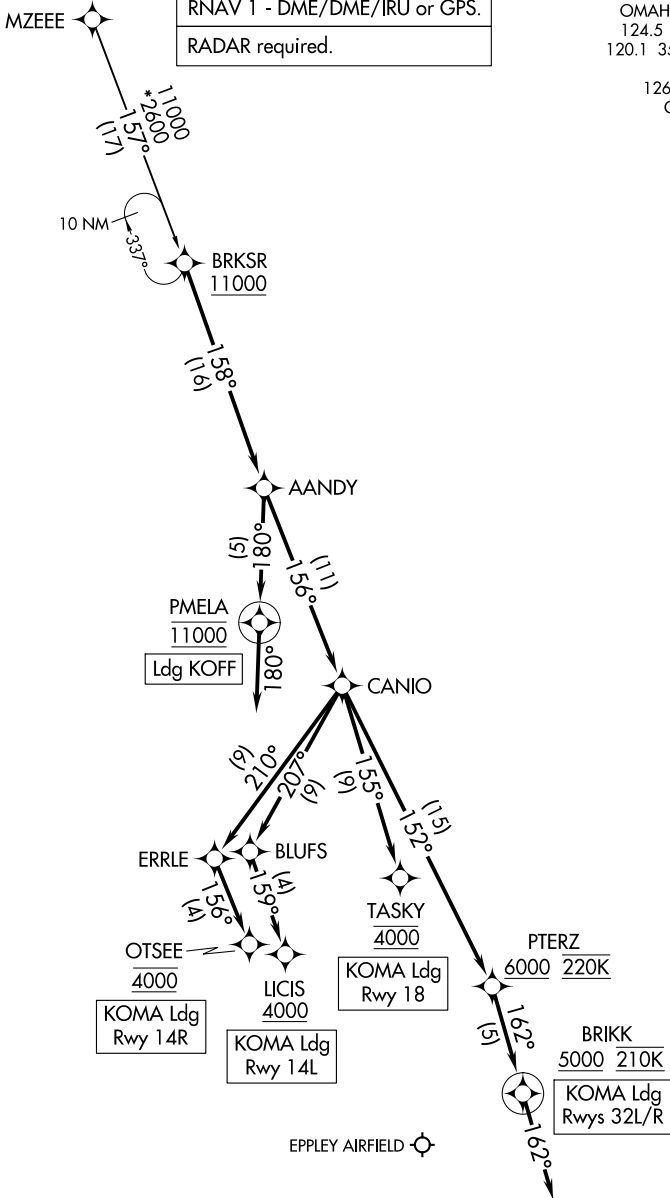

AANDY TWO ARRIVAL (RNAV)

AL-304 (FAA)

OMAHA, NEBRASKA

RNAV 1 - DME/DME/IRU or GPS.
RADAR required.

OMAHA APP CON
 124.5 263.0 EAST
 120.1 354.05 WEST
 KOFF ATIS
 126.025 273.5
 OMA D-ATIS
 120.4

NC-2, 01 DEC 2022 to 29 DEC 2022

NC-2, 01 DEC 2022 to 29 DEC 2022

(NARRATIVE ON FOLLOWING PAGE)

© OFFUTT AFB

NOTE: Chart not to scale.

AANDY TWO ARRIVAL (RNAV)

OMAHA, NEBRASKA