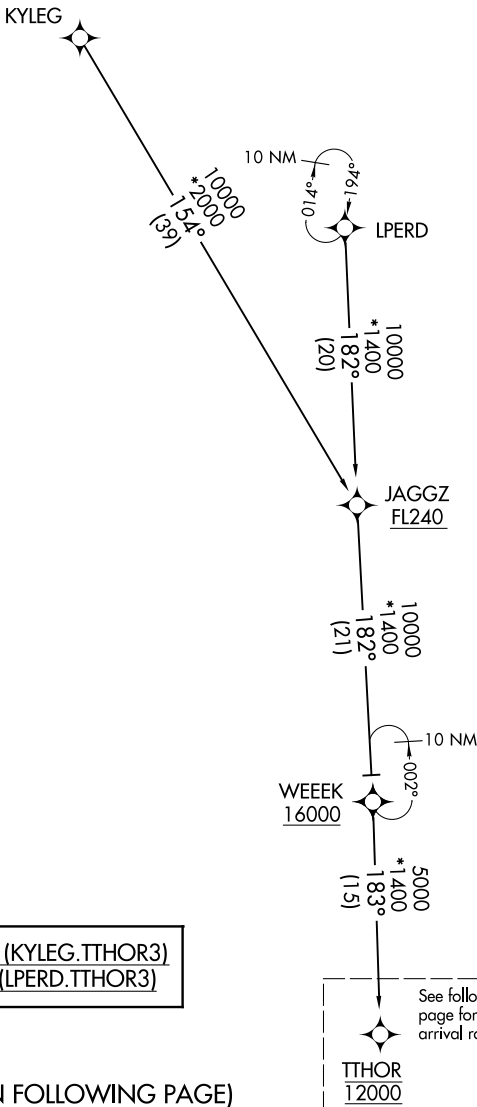

TTHOR THREE ARRIVAL (RNAV) Transition Routes

ORLANDO, FLORIDA

ORLANDO APP CON
 119.775 351.9
 DAYTONA APP CON
 118.85 353.825
 DAB ATIS
 132.875
 EVB ATIS
 124.625
 LEE ATIS
 134.325
 ORL ATIS
 127.25
 OMN ATIS
 118.475
 SFB ATIS
 125.975

RNAV 1 - DME/DME/IRU or GPS.
 RADAR required.

NOTE: Jet and turboprop aircraft only.

KYLEG TRANSITION (KYLEG.TTHOR3)
 LPERD TRANSITION (LPERD.TTHOR3)

(CONTINUED ON FOLLOWING PAGE)

See following page for arrival routes.
 TTHOR
 12000

NOTE: Chart not to scale.

SE-3, 01 DEC 2022 to 29 DEC 2022

SE-3, 01 DEC 2022 to 29 DEC 2022