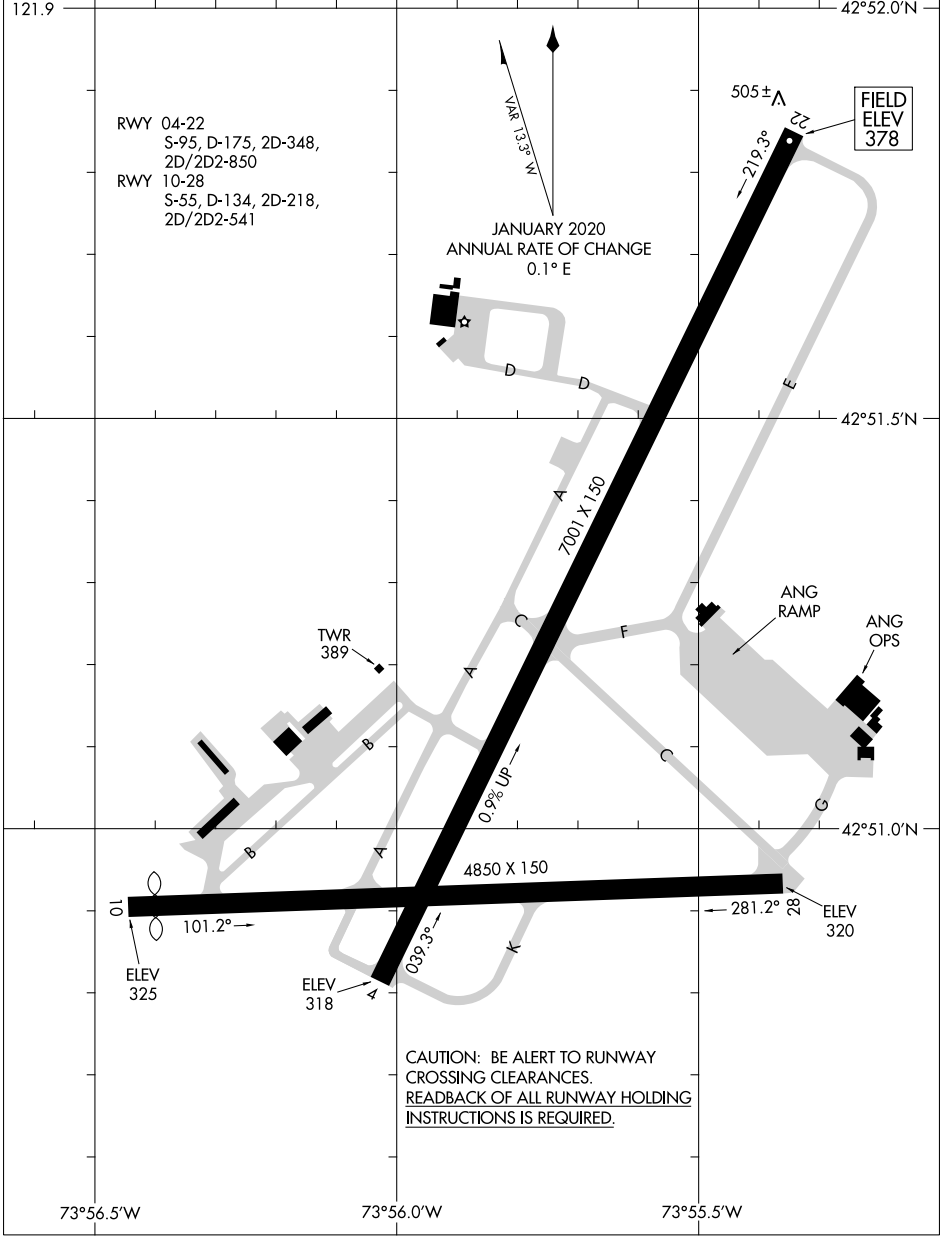

AIRPORT DIAGRAM

AL-382 (FAA)

SCHENECTADY COUNTY (SCH)
SCHENECTADY, NEW YORK

AWOS-3
119.275
SCHENECTADY TOWER ★
121.3 321.1
GND CON
121.9

RWY 04-22
S-95, D-175, 2D-348,
2D/2D2-850
RWY 10-28
S-55, D-134, 2D-218,
2D/2D2-541

CAUTION: BE ALERT TO RUNWAY CROSSING CLEARANCES. READBACK OF ALL RUNWAY HOLDING INSTRUCTIONS IS REQUIRED.

NE-2, 01 DEC 2022 to 29 DEC 2022

NE-2, 01 DEC 2022 to 29 DEC 2022