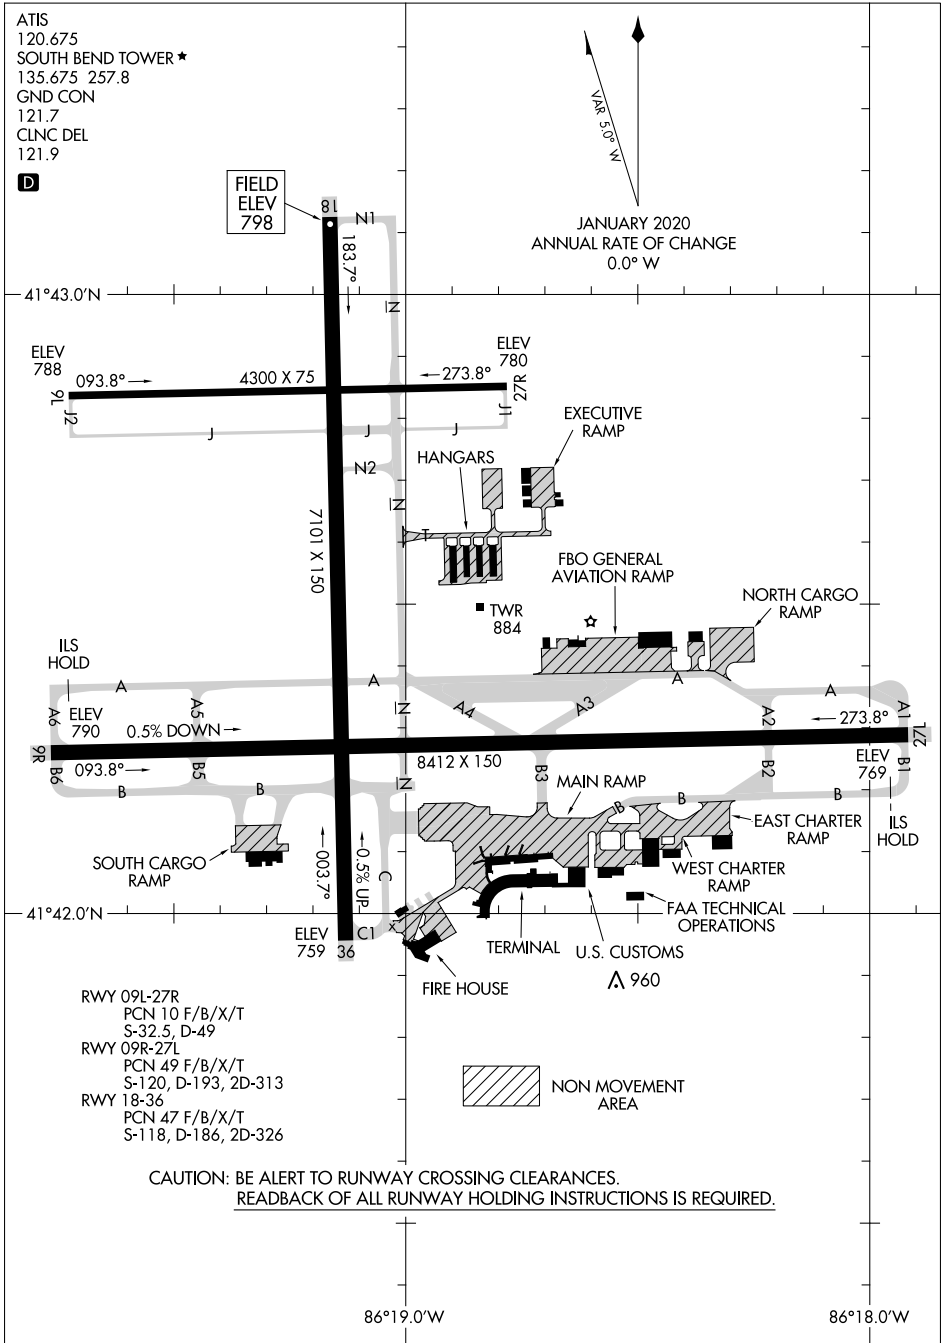

22307

AIRPORT DIAGRAM

AL-399 (FAA)

SOUTH BEND INTL (SBN)
SOUTH BEND, INDIANA

ATIS 120.675
 SOUTH BEND TOWER * 135.675 257.8
 GND CON 121.7
 CLNC DEL 121.9

D

FIELD
 ELEV
 798

JANUARY 2020
 ANNUAL RATE OF CHANGE
 0.0° W

EC-2, 01 DEC 2022 to 29 DEC 2022

EC-2, 01 DEC 2022 to 29 DEC 2022

AIRPORT DIAGRAM

22307

SOUTH BEND, INDIANA
SOUTH BEND INTL (SBN)