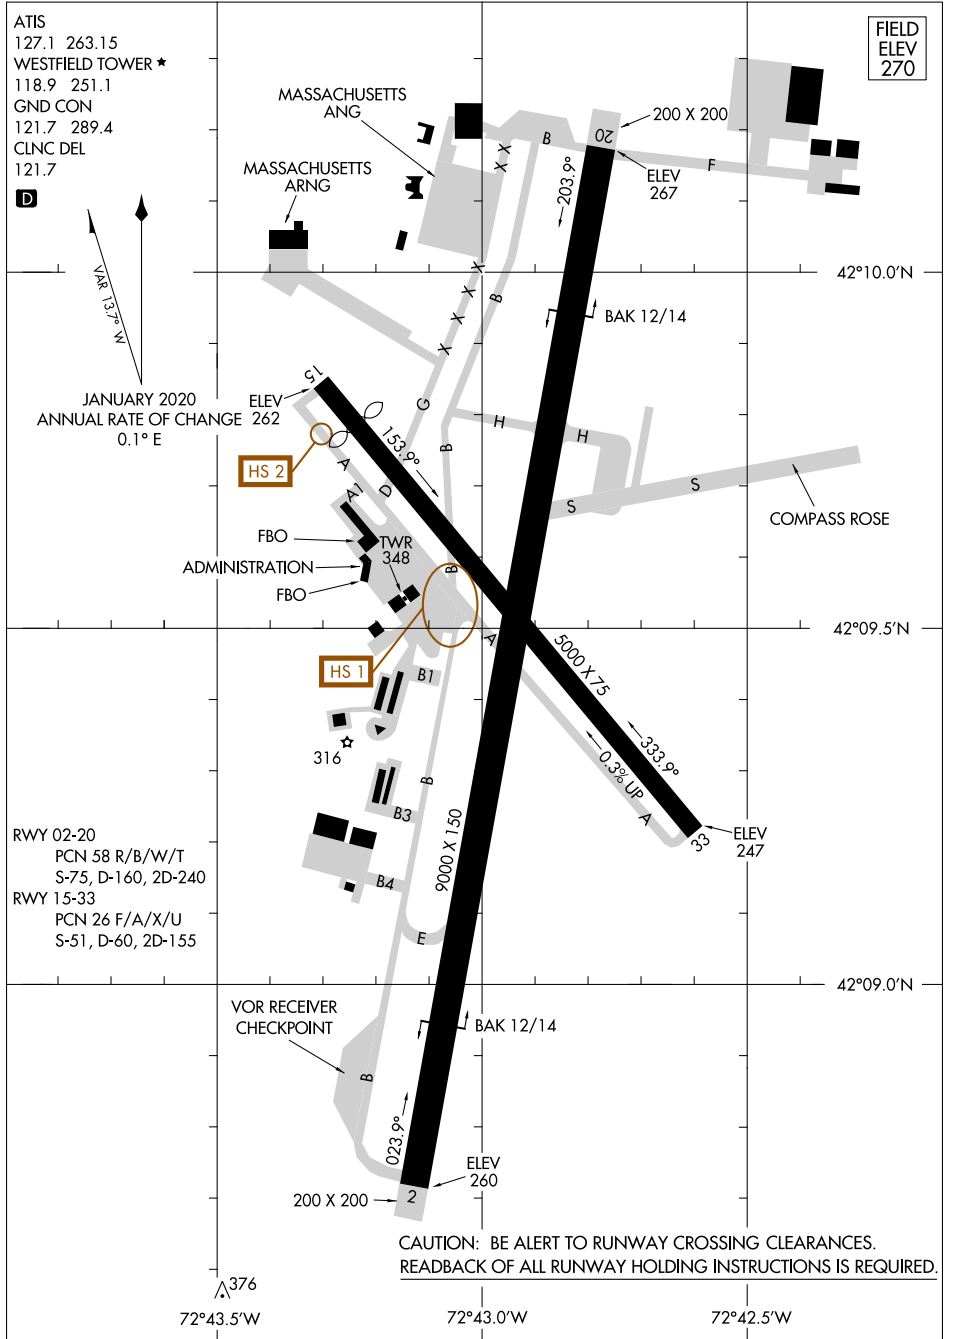

22027

AIRPORT DIAGRAM

AL-446 (FAA)

WESTFIELD-BARNES RGNL (BAF)
WESTFIELD/SPRINGFIELD, MASSACHUSETTS

NE-1, 01 DEC 2022 to 29 DEC 2022

NE-1, 01 DEC 2022 to 29 DEC 2022

AIRPORT DIAGRAM

22027