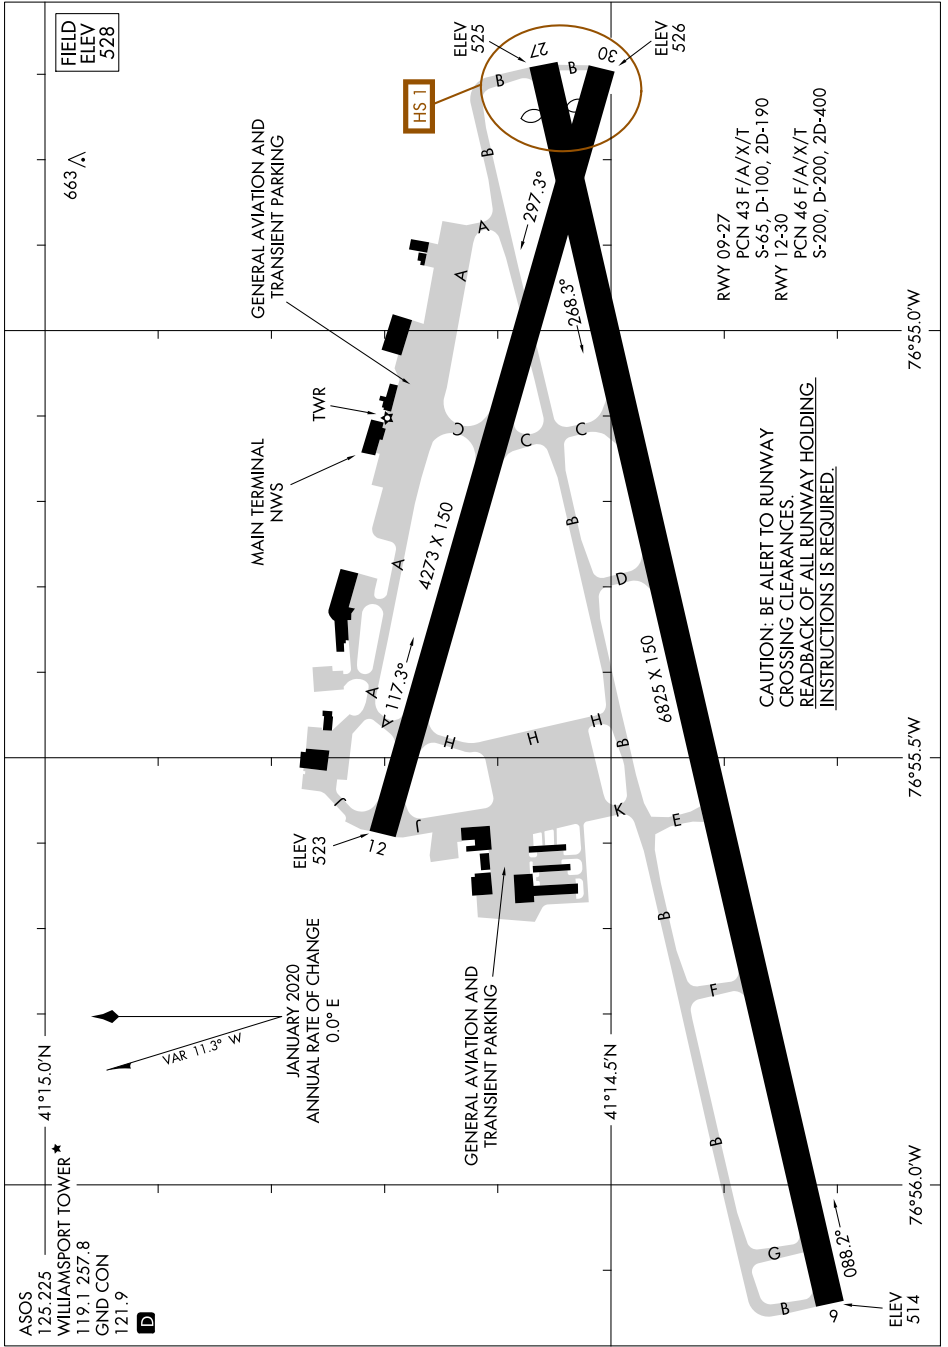

AIRPORT DIAGRAM

AL-457 (FAA)

WILLIAMSPORT RGNL (IPT)
WILLIAMSPORT, PENNSYLVANIA

NE-4, 01 DEC 2022 to 29 DEC 2022

NE-4, 01 DEC 2022 to 29 DEC 2022

AIRPORT DIAGRAM

WILLIAMSPORT, PENNSYLVANIA
WILLIAMSPORT RGNL (IPT)