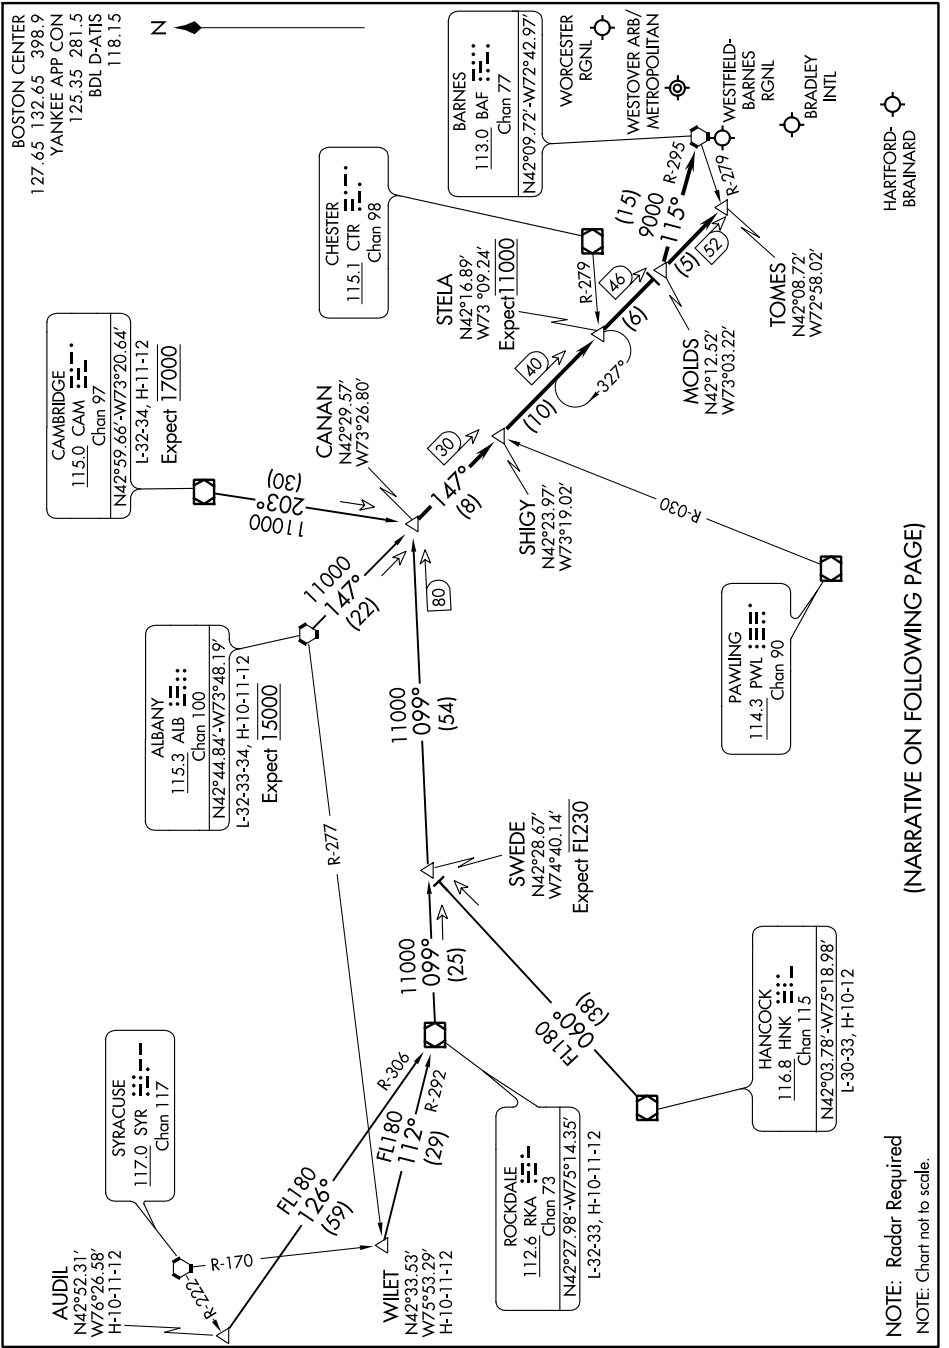

STELA ONE ARRIVAL

WINDSOR LOCKS, CONNECTICUT

NE-1, 01 DEC 2022 to 29 DEC 2022

(NARRATIVE ON FOLLOWING PAGE)

NE-1, 01 DEC 2022 to 29 DEC 2022

STELA ONE ARRIVAL

(STELA.STELA1) 31MAY12

WINDSOR LOCKS, CONNECTICUT

NOTE: Radar Required
NOTE: Chart not to scale.