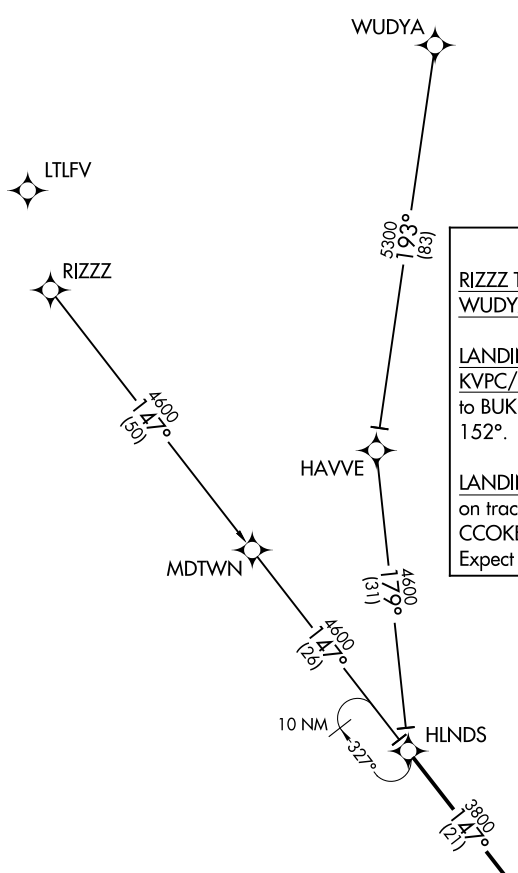

BUKHD THREE ARRIVAL (RNAV)

ATLANTA, GEORGIA

ATLANTA APP CON
121.0 268.7
FTY ATIS
120.175
LZU ATIS
132.275
★ KMGE ATIS
269.5
PDK ATIS
128.4
RYY ATIS
128.125

ARRIVAL ROUTE DESCRIPTION

RIZZZ TRANSITION (RIZZZ.BUKHD3)
WUDYA TRANSITION (WUDYA.BUKHD3)

LANDING KHMP/KFFC/KRYY/KFTY/K6A2/KCCO/
KVPC/KPUJ/KMGE: From HLNDS on track 147°
to BUKHD, then on track 152° to DRINC, then on track
152°. Expect RADAR vectors to final approach course.

LANDING KPDK/KD73/KLZU/KCVC: From HLNDS
on track 147° to BUKHD, then on track 112° to
CCOKE, then on track 112°.
Expect RADAR vectors to final approach course.

NOTE: RADAR required.
NOTE: RNAV 1.
NOTE: GPS required.

NOTE: Chart not to scale.

SE-4, 01 DEC 2022 to 29 DEC 2022

SE-4, 01 DEC 2022 to 29 DEC 2022

BUKHD THREE ARRIVAL (RNAV)

(HLNDS.BUKHD3) 16JUL20

ATLANTA, GEORGIA