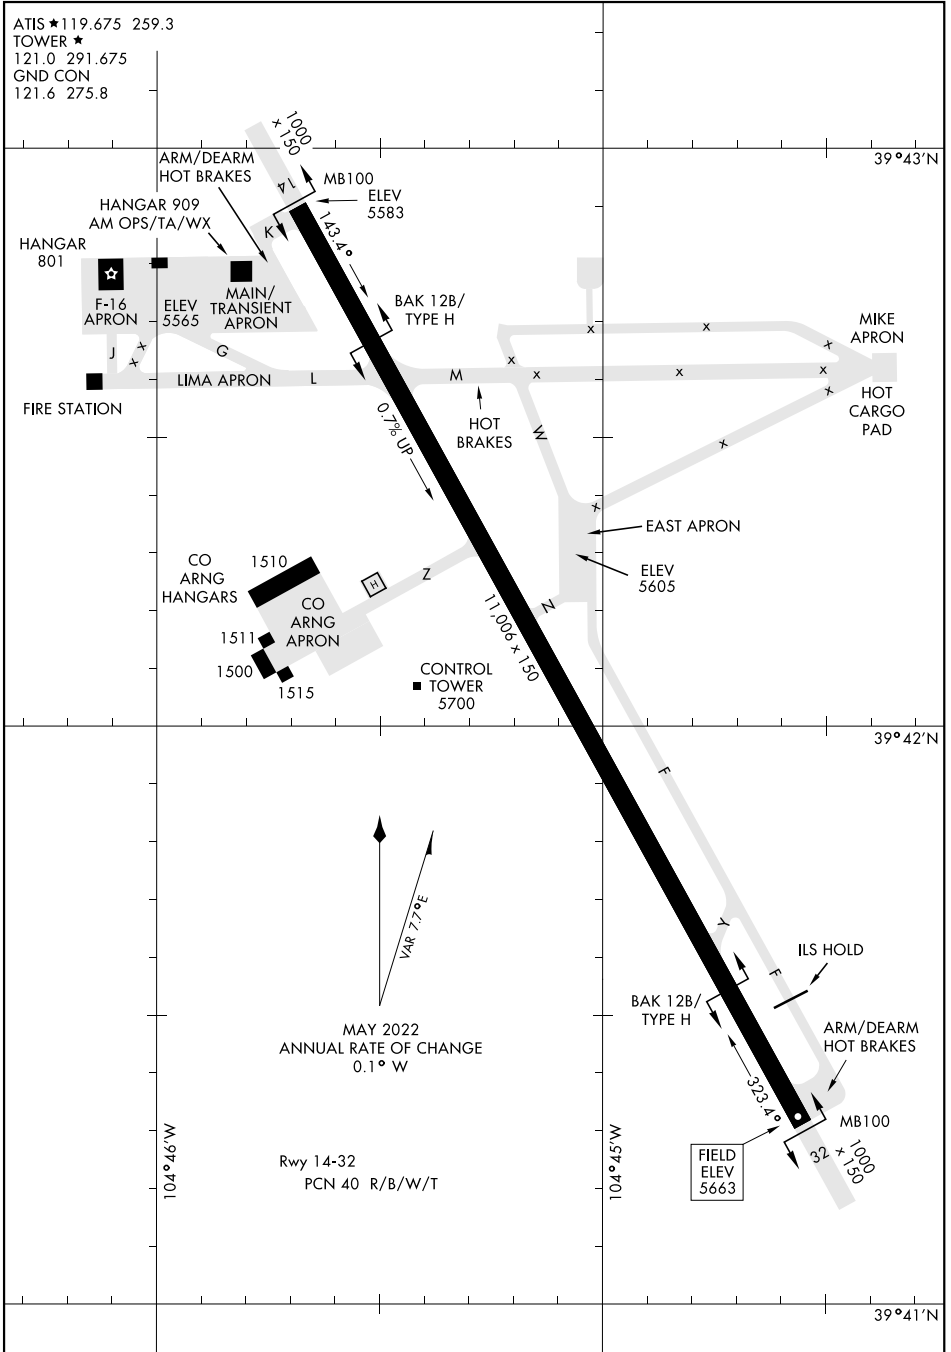

AIRPORT DIAGRAM

AL-538 [USAF]

BUCKLEY SFB (KBKF)

AURORA, COLORADO

ATIS ★ 119.675 259.3
 TOWER ★
 121.0 291.675
 GND CON
 121.6 275.8

SW-1, 01 DEC 2022 to 29 DEC 2022

SW-1, 01 DEC 2022 to 29 DEC 2022

AIRPORT DIAGRAM