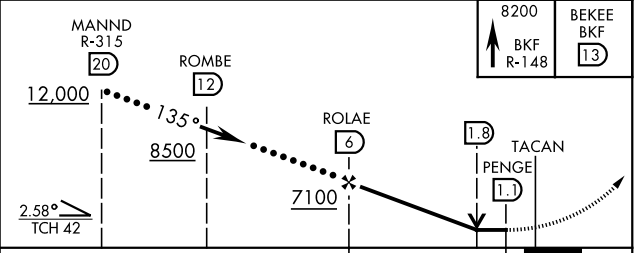

HI-TACAN RWY 14

TACAN BKF Chan 33	APCH CRS 135°	Rwy Idg 11,006 TDZE 5592 Arprt Elev 5663	AL-538 [USAF]	BUCKLEY SFB (KBKF)
--------------------------	----------------------	---	---------------	--------------------

* Circling NA East of Rwy 14-32. MISSED APPROACH: Climb to 8200 on BKF TACAN R-148 to BEKEE and hold or as directed by ATC.

ATIS ★ 119.675 259.3	DENVER APP CON 128.45 251.075	TOWER ★ 121.0 291.675	GND CON 121.6 275.8	CLNC DEL 121.6 275.8
--------------------------------	---	---------------------------------	-------------------------------	--------------------------------

EMERG SAFE ALT 100 NM 16,500

CATEGORY	C	D	E
S-14	5940-1	348 (300-1)	
CIRCLING*	6360-2 697 (700-2)	6400-2¼ 737 (800-2¼)	6420-2¾ 757 (800-2¾)

HI-TACAN RWY 14

SW-1, 01 DEC 2022 to 29 DEC 2022

SW-1, 01 DEC 2022 to 29 DEC 2022