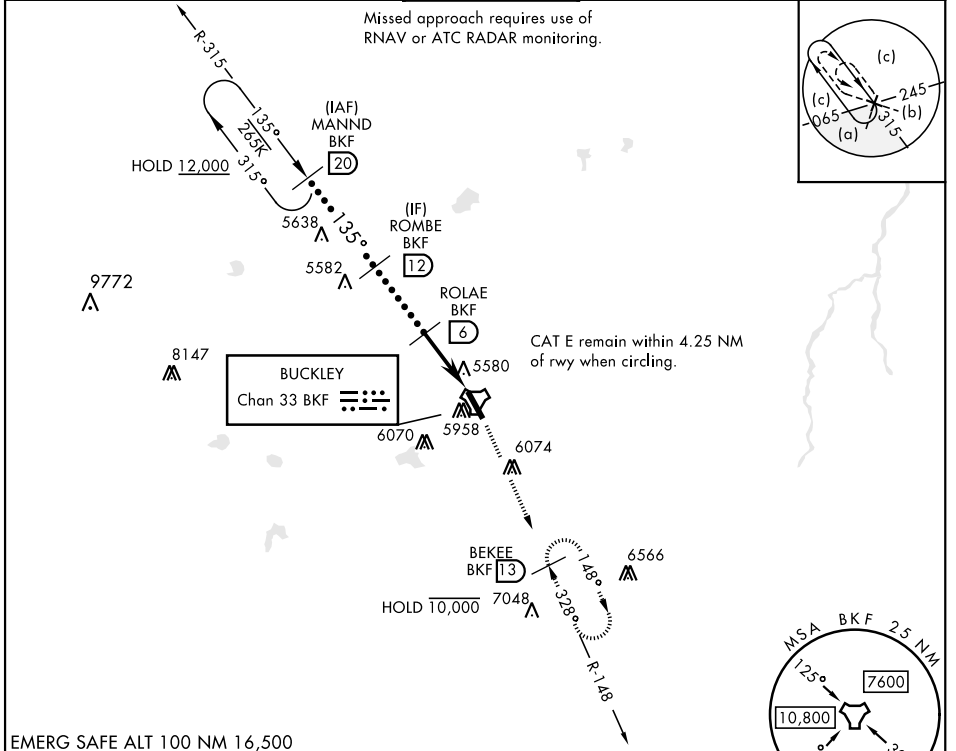

HI-TACAN RWY 14

TACAN BKF Chan 33	APCH CRS 135°	Rwy Idg 11,006 TDZE 5592 Arprt Elev 5663	AL-538 [USAF]	BUCKLEY SFB (KBKF)
--------------------------	----------------------	---	---------------	--------------------

* Circling NA East of Rwy 14-32. MISSED APPROACH: Climb to 8200 on BKF TACAN R-148 to BEKEE and hold or as directed by ATC.

ATIS ★ 119.675 259.3	DENVER APP CON 128.45 251.075	TOWER ★ 121.0 291.675	GND CON 121.6 275.8	CLNC DEL 121.6 275.8
--------------------------------	---	---------------------------------	-------------------------------	--------------------------------

EMERG SAFE ALT 100 NM 16,500

CATEGORY	C	D	E
S-14	5940-1	348 (300-1)	
CIRCLING*	6360-2 697 (700-2)	6400-2¼ 737 (800-2¼)	6420-2¾ 757 (800-2¾)

HI-TACAN RWY 14

SW-1, 01 DEC 2022 to 29 DEC 2022

SW-1, 01 DEC 2022 to 29 DEC 2022