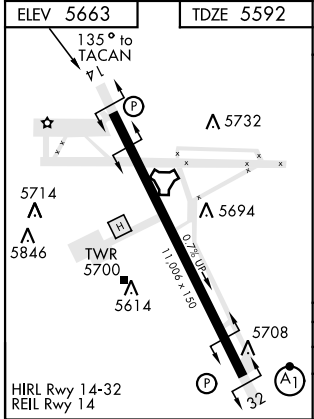

HI-TACAN RWY 14

TACAN BKF Chan 33	APCH CRS 135°	Rwy Idg 11,006 TDZE 5592 Arprt Elev 5663	AL-538 [USAF]	BUCKLEY SFB (KBKF)
--------------------------	----------------------	---	---------------	--------------------

* Circling NA East of Rwy 14-32. MISSED APPROACH: Climb to 8200 on BKF TACAN R-148 to BEKEE and hold or as directed by ATC.

ATIS ★ 119.675 259.3	DENVER APP CON 128.45 251.075	TOWER ★ 121.0 291.675	GND CON 121.6 275.8	CLNC DEL 121.6 275.8
--------------------------------	---	---------------------------------	-------------------------------	--------------------------------

EMERG SAFE ALT 100 NM 16,500

CATEGORY	C	D	E
S-14	5940-1	348 (300-1)	
CIRCLING*	6360-2 697 (700-2)	6400-2¼ 737 (800-2¼)	6420-2¾ 757 (800-2¾)

HI-TACAN RWY 14

SW-1, 01 DEC 2022 to 29 DEC 2022

SW-1, 01 DEC 2022 to 29 DEC 2022