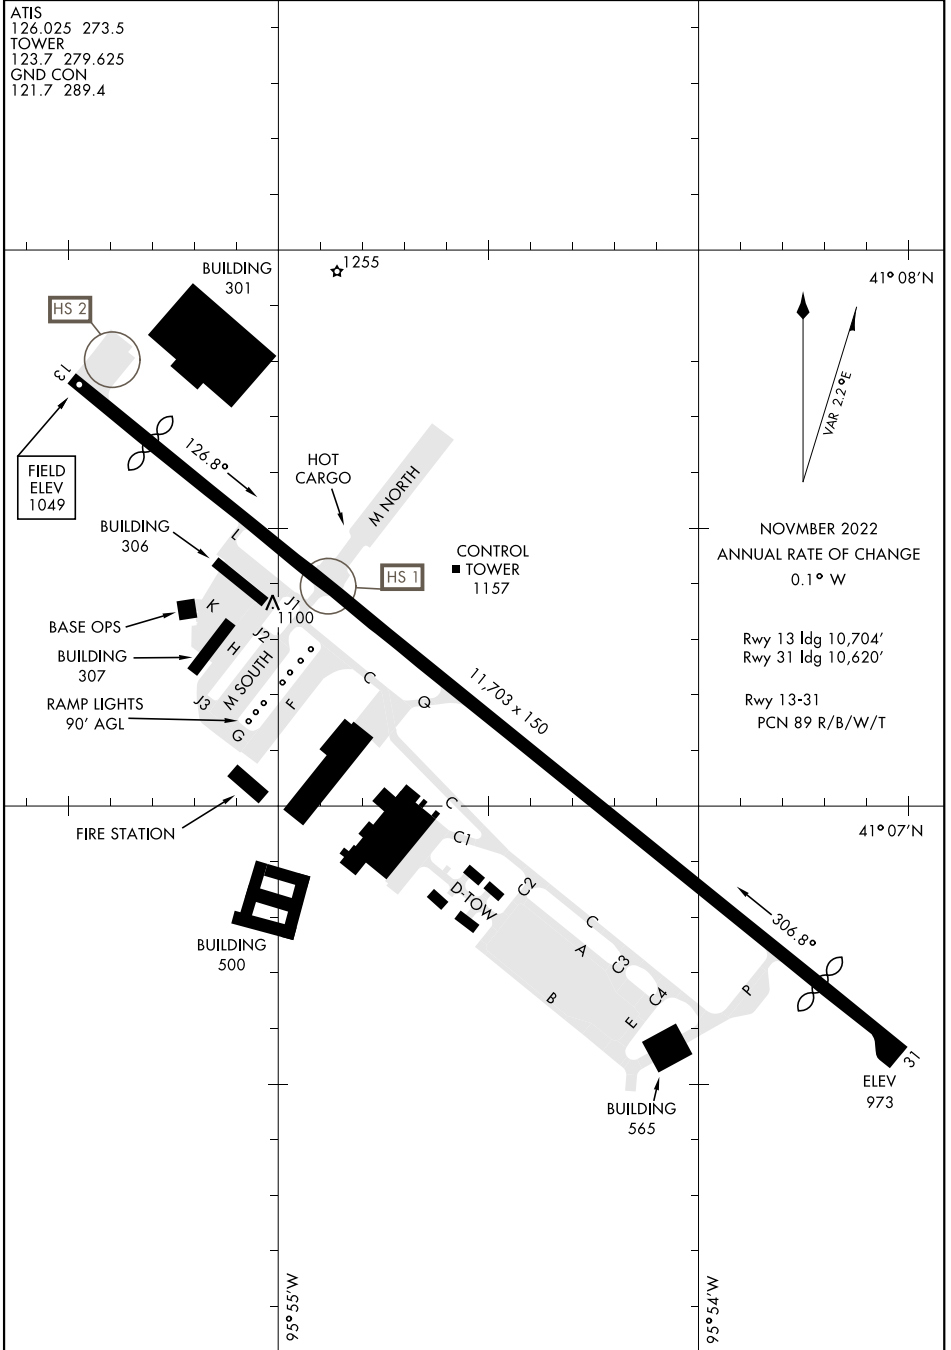

AIRPORT DIAGRAM

AL-544 [USAF]

OFFUTT AFB (KOFF)

OMAHA, NEBRASKA

ATIS
 126.025 273.5
 TOWER
 123.7 279.625
 GND CON
 121.7 289.4

NC-2, 01 DEC 2022 to 29 DEC 2022

NC-2, 01 DEC 2022 to 29 DEC 2022

AIRPORT DIAGRAM

OMAHA, NEBRASKA
OFFUTT AFB (KOFF)