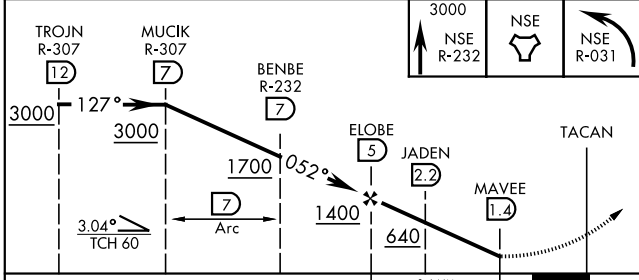

TACAN RWY 5

TACAN NSE Chan 70	APCH CRS 052°	Rwy ldg TDZE Arprt Elev 6003 180 199	AL-602 [USN]	WHITING FLD NAS - NORTH (KNSE)
-----------------------------	-------------------------	--	--------------	--------------------------------

* Circling not authorized in sector SE of Rwy 5-23 and SW of Rwy 14-32.

 MISSED APPROACH: Climb to 3000 via R-232 to NSE TACAN. Then via NSE TACAN R-031 to ANTUA and hold. Continue climb in hold. Contact Pensacola APP CON.

ELEV 199	TDZE 180
----------	----------

CATEGORY	A	B	C	D
S-5		520-1	340 (400-1)	
CIRCLING *	600-1 401 (400-1)	660-1 461 (500-1)	660-1½ 461 (500-1½)	760-2 561 (600-2)

TACAN RWY 5

SE-3, 01 DEC 2022 to 29 DEC 2022