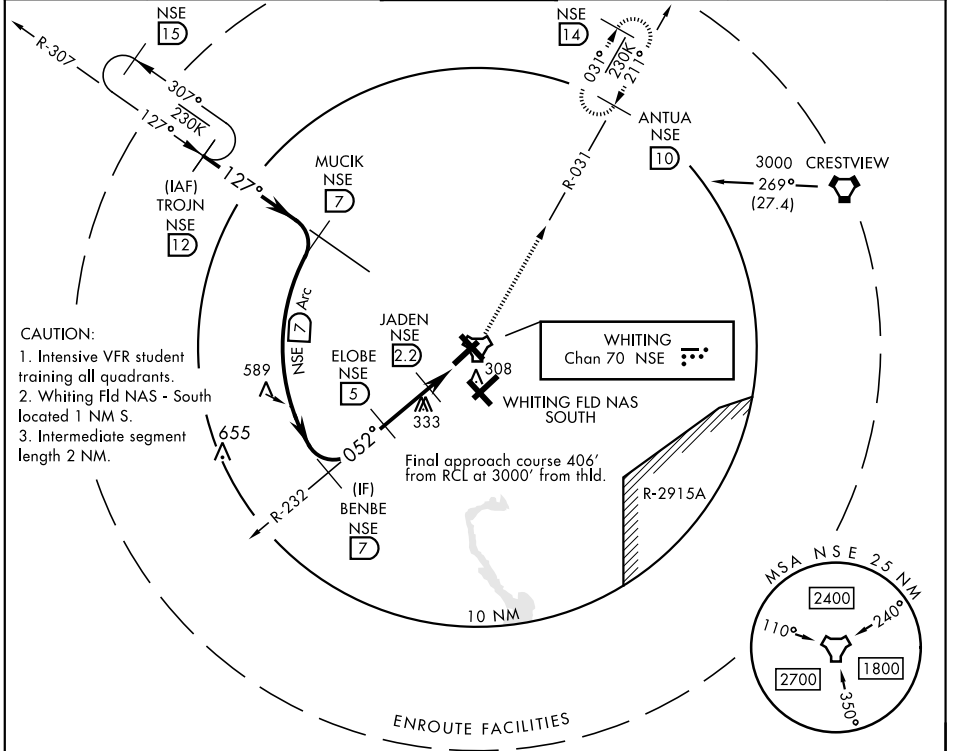

TACAN RWY 5

TACAN NSE Chan 70	APCH CRS 052°	Rwy ldg TDZE Arprt Elev 6003 180 199	AL-602 [USN]	WHITING FLD NAS - NORTH (KNSE)
-----------------------------	-------------------------	--	--------------	--------------------------------

* Circling not authorized in sector SE of Rwy 5-23 and SW of Rwy 14-32.

 MISSED APPROACH: Climb to 3000 via R-232 to NSE TACAN. Then via NSE TACAN R-031 to ANTUA and hold. Continue climb in hold. Contact Pensacola APP CON.

ELEV 199	TDZE 180
----------	----------

CATEGORY	A	B	C	D
S-5		520-1	340 (400-1)	
CIRCLING *	600-1 401 (400-1)	660-1 461 (500-1)	660-1½ 461 (500-1½)	760-2 561 (600-2)

TACAN RWY 5

SE-3, 01 DEC 2022 to 29 DEC 2022

SE-3, 01 DEC 2022 to 29 DEC 2022