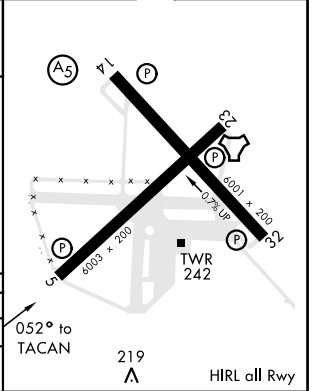

TACAN RWY 5

TACAN NSE Chan 70	APCH CRS 052°	Rwy ldg TDZE Arprt Elev 6003 180 199	AL-602 [USN]	WHITING FLD NAS - NORTH (KNSE)
-----------------------------	-------------------------	--	--------------	--------------------------------

* Circling not authorized in sector SE of Rwy 5-23 and SW of Rwy 14-32.

 MISSED APPROACH: Climb to 3000 via R-232 to NSE TACAN. Then via NSE TACAN R-031 to ANTUA and hold. Continue climb in hold. Contact Pensacola APP CON.

ELEV 199	TDZE 180
----------	----------

CATEGORY	A	B	C	D
S-5		520-1	340 (400-1)	
CIRCLING *	600-1 401 (400-1)	660-1 461 (500-1)	660-1½ 461 (500-1½)	760-2 561 (600-2)

TACAN RWY 5

SE-3, 01 DEC 2022 to 29 DEC 2022