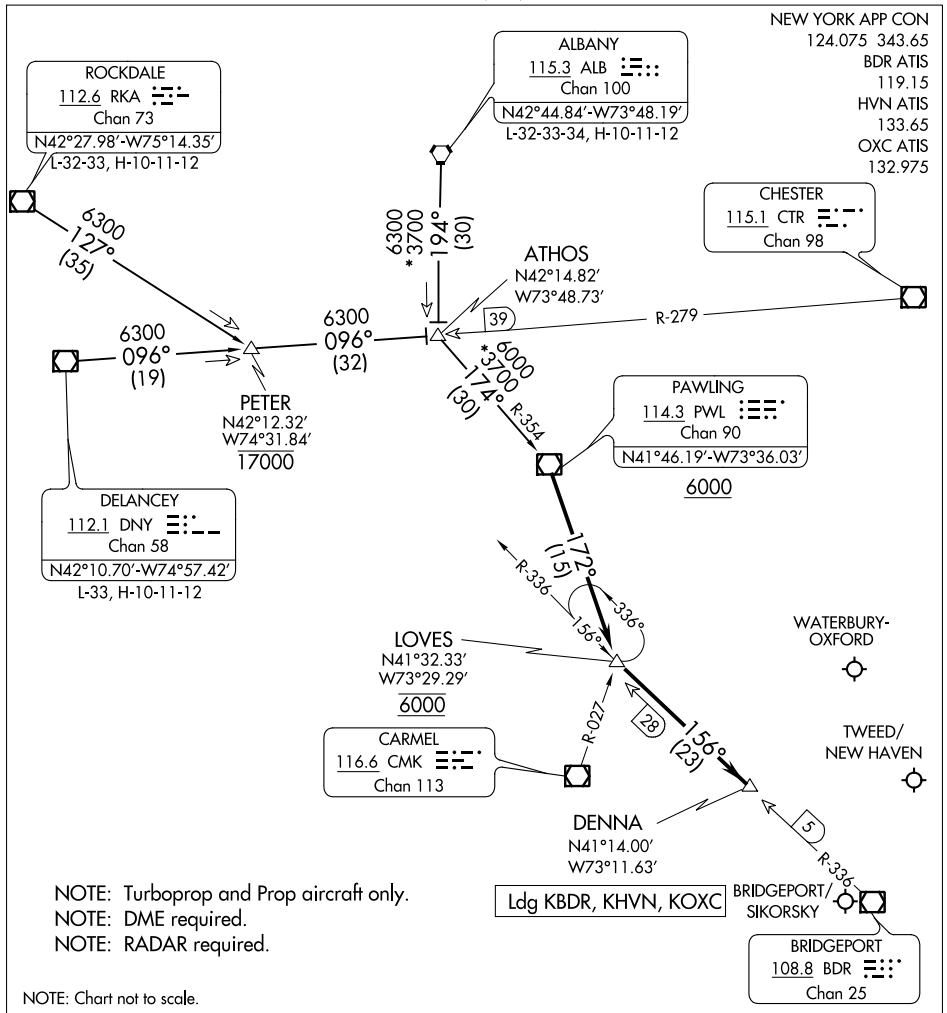

DENNA THREE ARRIVAL

AL-621 (FAA)

BRIDGEPORT, CONNECTICUT

NE-1, 01 DEC 2022 to 29 DEC 2022

NE-1, 01 DEC 2022 to 29 DEC 2022

ARRIVAL ROUTE DESCRIPTION

ALBANY TRANSITION (ALB.DENNA3): From over ALB VORTAC on ALB R-194 to ATHOS, then on PWL R-354 to PWL VOR/DME, thence....

DELANCEY TRANSITION (DNY.DENNA3): From over DNY VOR/DME on DNY R-096 to ATHOS, then on PWL R-354 to PWL VOR/DME, thence....

ROCKDALE TRANSITION (RKA.DENNA3): From over RKA VOR/DME on RKA R-127 to PETER, then on DNY R-096 to ATHOS, then on PWL R-354 to PWL VOR/DME, thence....

....from PWL VOR/DME on PWL R-172 to cross LOVES at 6000, then on BRIDGEPORT (BDR) R-336 to DENNA. Expect RADAR vectors.