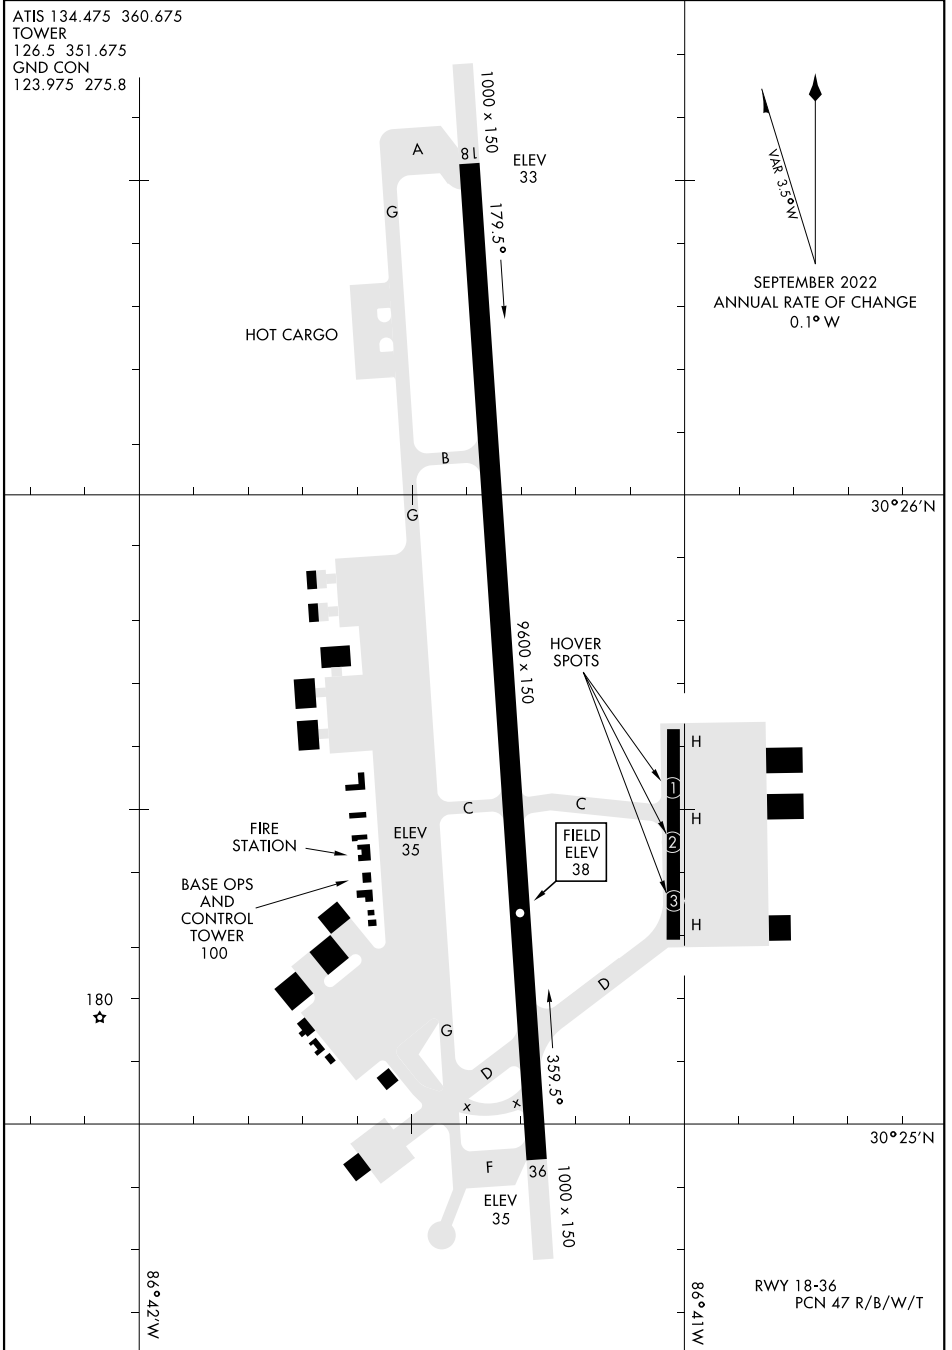

# AIRPORT DIAGRAM

AL-734 [USAF]

HURLBURT FLD (KHRT)

MARY ESTHER, FLORIDA

ATIS 134.475 360.675  
TOWER  
126.5 351.675  
GND CON  
123.975 275.8

SE-3, 01 DEC 2022 to 29 DEC 2022

SE-3, 01 DEC 2022 to 29 DEC 2022

# AIRPORT DIAGRAM

MARY ESTHER, FLORIDA

HURLBURT FLD (KHRT)