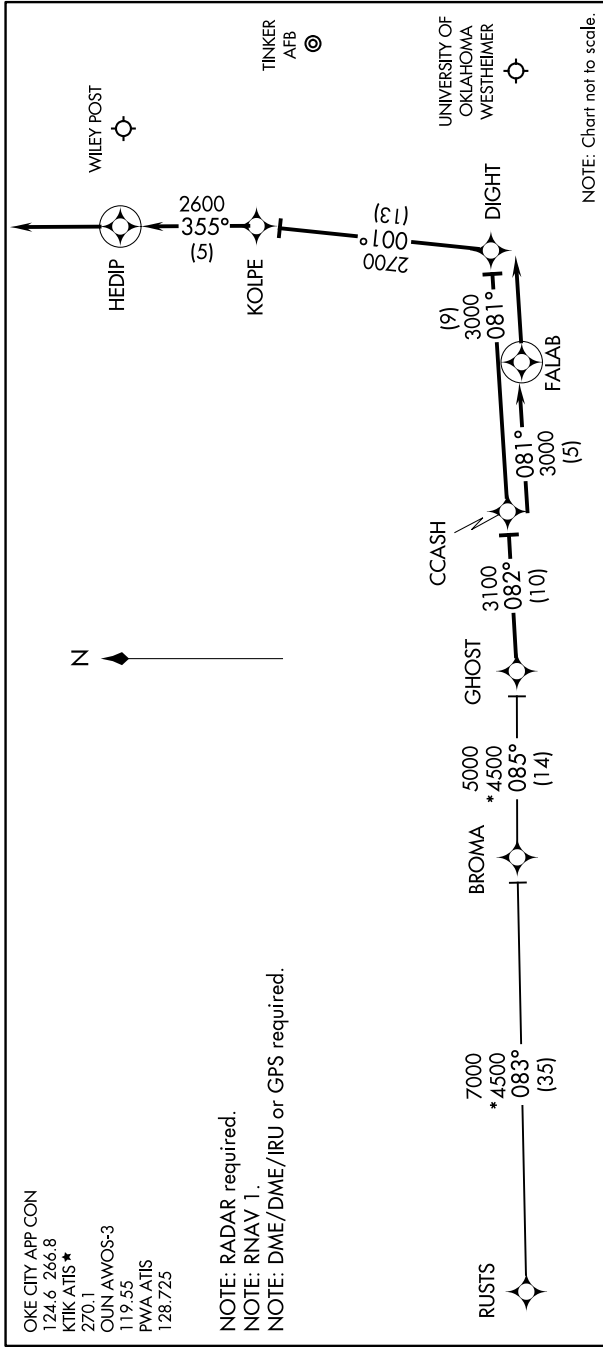

CCASH ONE ARRIVAL (RNAV)

OKLAHOMA CITY, OKLAHOMA

SC-1, 01 DEC 2022 to 29 DEC 2022

ARRIVAL ROUTE DESCRIPTION

BROMA TRANSITION (BROMA.CCASH1):
RUSTS TRANSITION (RUSTS.CCASH1):

From GHOST on track 082° to CCASH.

LANDING OUN/KTIK: From CCASH on track 081° to FALAB, then on track 081°. Expect radar vectors to final approach course.

LANDING PWA RW17L: From CCASH on track 081° to DIGHT, then on track 001° to KOLPE, then on track 355° to HEDIP, then on track 355°. Expect radar vectors to final approach course.

LANDING PWA RW35R: From CCASH on track 081° to FALAB, then on track 081°. Expect radar vectors to final approach course.

CCASH ONE ARRIVAL (RNAV)

OKLAHOMA CITY, OKLAHOMA

SC-1, 01 DEC 2022 to 29 DEC 2022