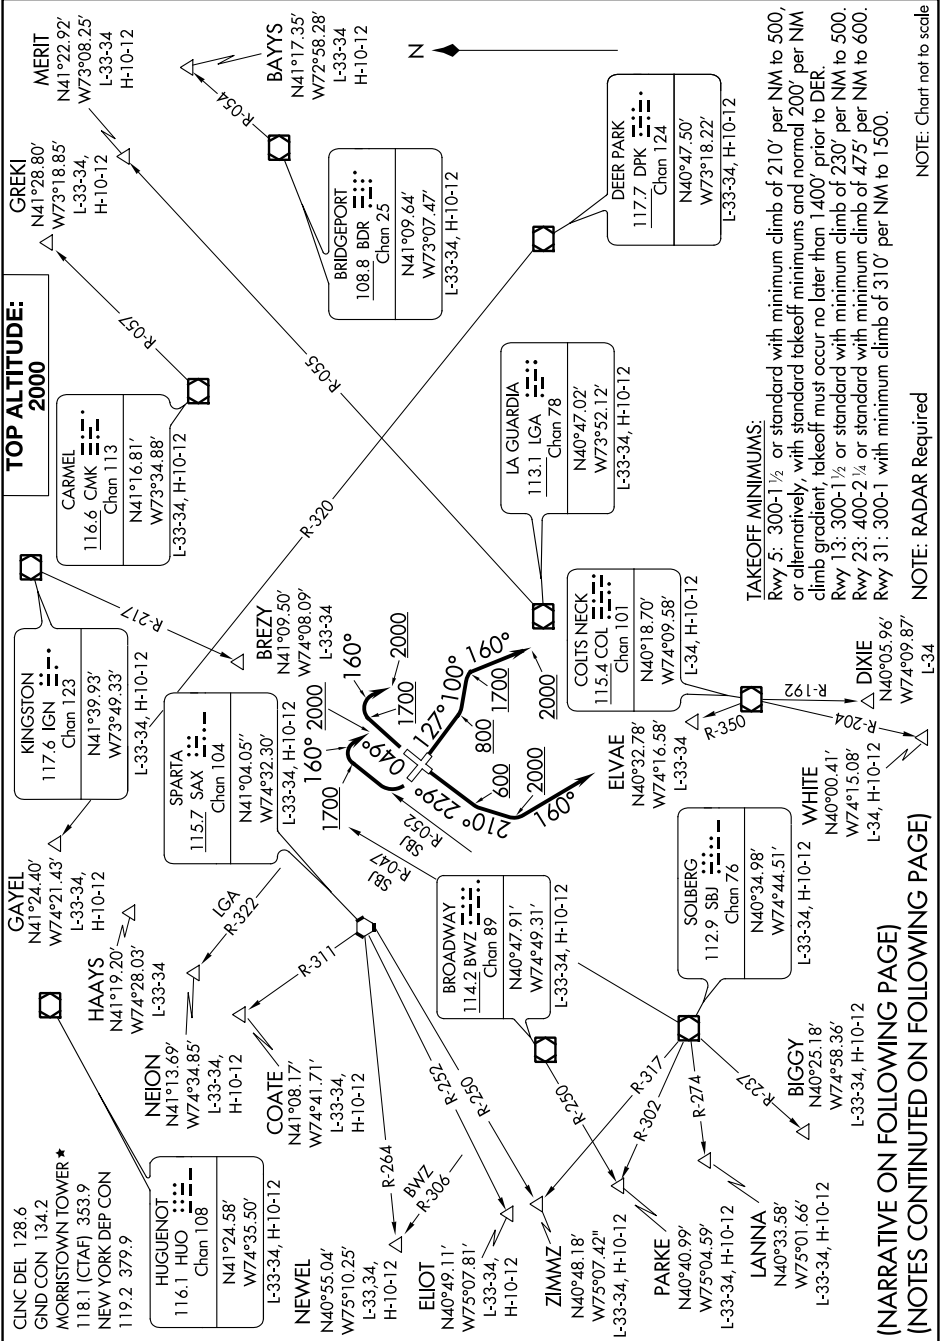

# MORRISTOWN SEVEN DEPARTURE

MORRISTOWN MUNI(MMU)  
MORRISTOWN, NEW JERSEY

NE-2, 01 DEC 2022 to 29 DEC 2022

NOTE: Chart not to scale

NOTE: RADAR Required

NOTE: RADAR Required

NOTE: RADAR Required

NOTE: RADAR Required

NOTE: RADAR Required

NOTE: RADAR Required

NOTE: RADAR Required

# MORRISTOWN SEVEN DEPARTURE

MORRISTOWN, NEW JERSEY  
MORRISTOWN MUNI(MMU)

NE-2, 01 DEC 2022 to 29 DEC 2022

(NARRATIVE ON FOLLOWING PAGE)  
(NOTES CONTINUED ON FOLLOWING PAGE)