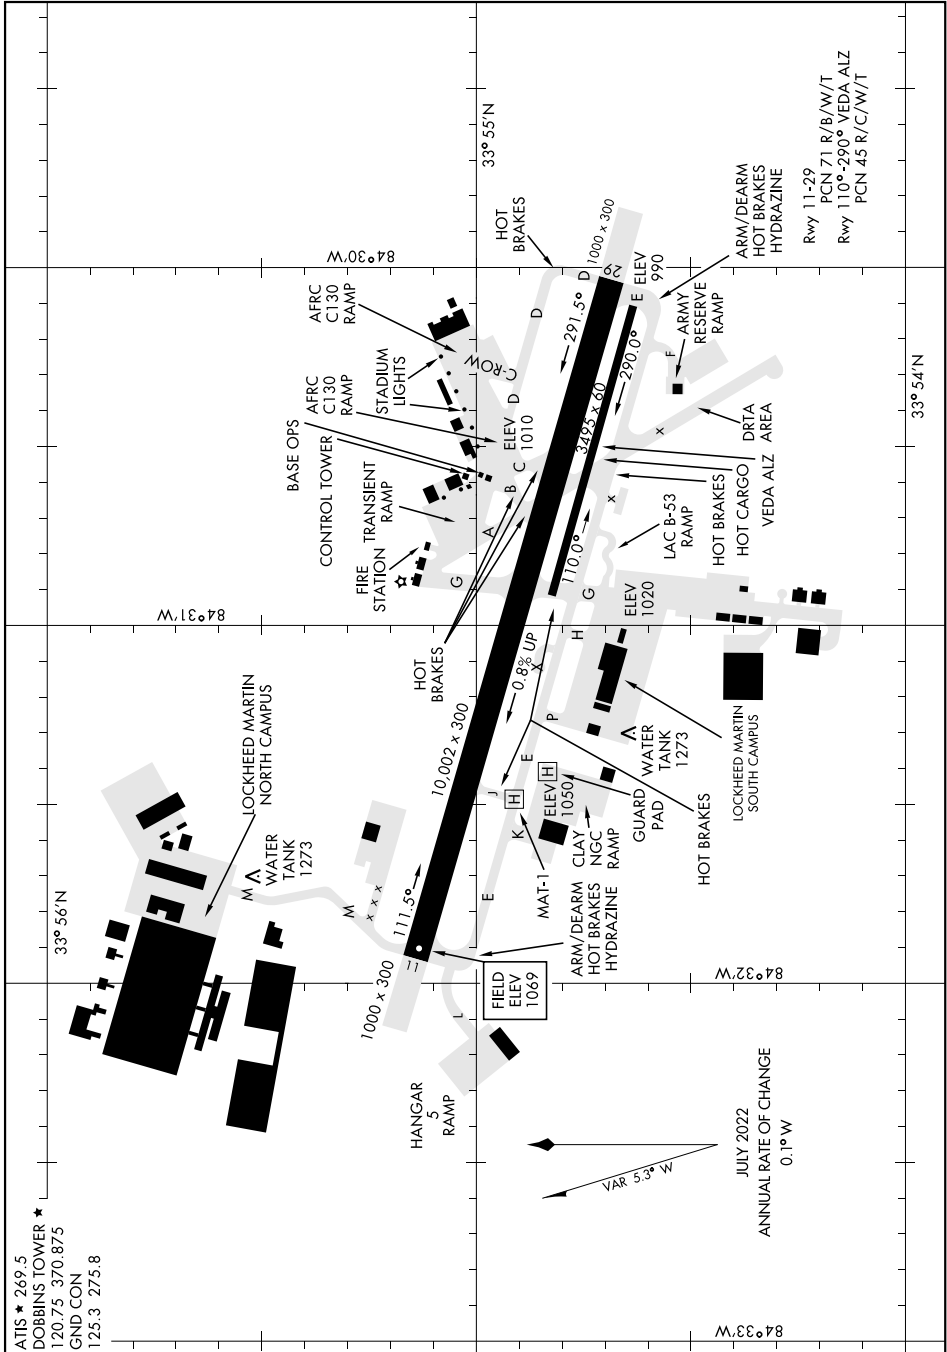

AIRPORT DIAGRAM

AL-959 [USAF]

DOBBINS ARB (KMGE)

MARIETTA, GEORGIA

SE-4, 01 DEC 2022 TO 29 DEC 2022

SE-4, 01 DEC 2022 TO 29 DEC 2022

AIRPORT DIAGRAM

MARIETTA, GEORGIA

DOBBINS ARB (KMGE)