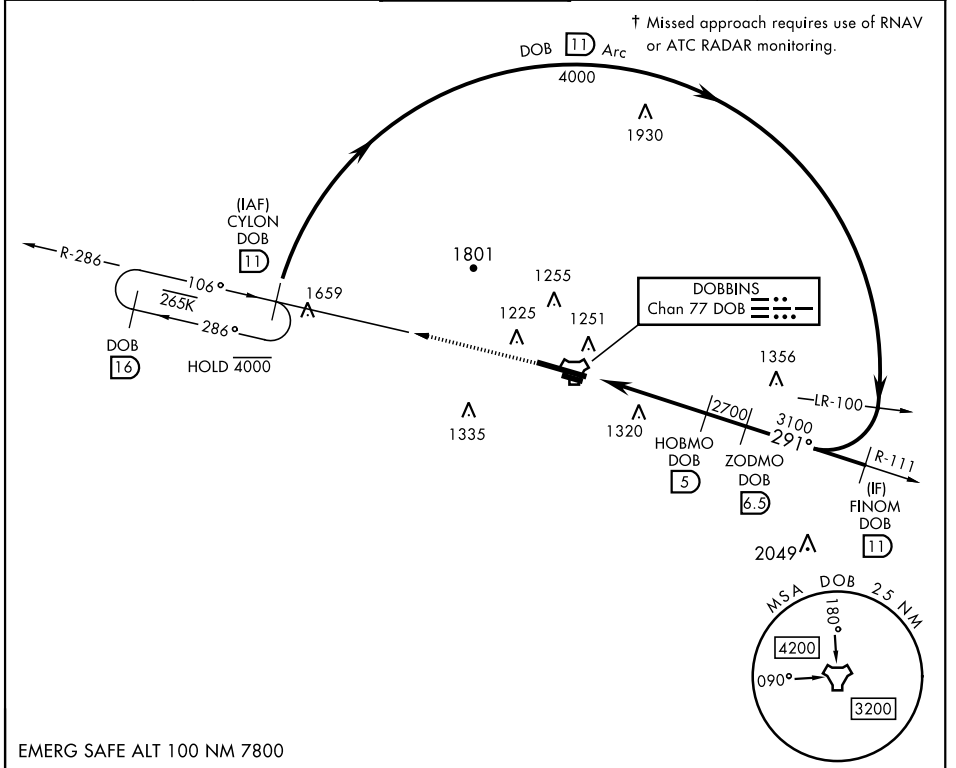

TACAN RWY 29

TACAN Chan 77	APCH CRS 291°	Rwy Idg 10,002 TDZE 1014 Arprt Elev 1069	AL-959 [USAF]	DOBBINS ARB (KMGE)
-------------------------	-------------------------	---	---------------	--------------------

<p>▼ * When ALS inop, increase CAT AB RVR to 55 and vis to 1 mile, CAT CDE vis to 1 7/8 miles.</p> <p>** Circling not authorized N of Rwy 11-29 for CAT DE aircraft. Circling to assault strip not authorized.</p>	<p>SALSF</p>	<p>† MISSED APPROACH: Climb to 3000 on DOB TACAN R-286 to CYLON and hold.</p>
--	--------------	---

MARIETTA, GEORGIA	33°55'N-84°31'W	DOBBINS ARB (KMGE)
-------------------	-----------------	--------------------

TACAN RWY 29

SE-4, 01 DEC 2022 to 29 DEC 2022

SE-4, 01 DEC 2022 to 29 DEC 2022