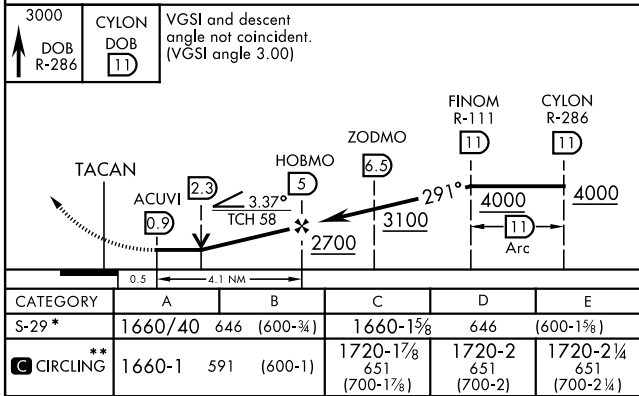

TACAN RWY 29

TACAN Chan 77	APCH CRS 291°	Rwy Idg 10,002 TDZE 1014 Arprt Elev 1069	AL-959 [USAF]	DOBBINS ARB (KMGE)
-------------------------	-------------------------	---	---------------	--------------------

<p>▼ * When ALS inop, increase CAT AB RVR to 55 and vis to 1 mile, CAT CDE vis to 1 7/8 miles.</p> <p>** Circling not authorized N of Rwy 11-29 for CAT DE aircraft. Circling to assault strip not authorized.</p>	<p>SALSF</p>	<p>† MISSED APPROACH: Climb to 3000 on DOB TACAN R-286 to CYLON and hold.</p>
--	--------------	---

ATIS ★ 269.5	ATLANTA APP CON 121.0 268.7	TOWER ★ 120.75 370.875	GND CON 125.3 275.8	ASR
------------------------	---------------------------------------	----------------------------------	-------------------------------	-----

MARIETTA, GEORGIA	33°55'N-84°31'W	DOBBINS ARB (KMGE)
-------------------	-----------------	--------------------

TACAN RWY 29

SE-4, 01 DEC 2022 to 29 DEC 2022

SE-4, 01 DEC 2022 to 29 DEC 2022