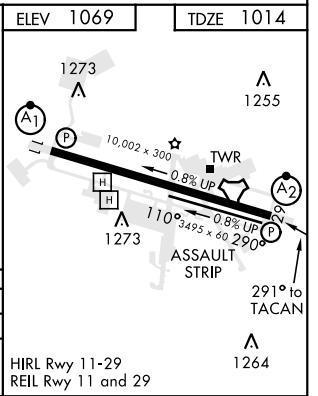

TACAN RWY 29

TACAN Chan 77	APCH CRS 291°	Rwy Idg 10,002 TDZE 1014 Arprt Elev 1069	AL-959 [USAF]	DOBBINS ARB (KMGE)
-------------------------	-------------------------	---	---------------	--------------------

<p>▼ * When ALS inop, increase CAT AB RVR to 55 and vis to 1 mile, CAT CDE vis to 1 7/8 miles.</p> <p>** Circling not authorized N of Rwy 11-29 for CAT DE aircraft. Circling to assault strip not authorized.</p>	<p>SALSF</p>	<p>† MISSED APPROACH: Climb to 3000 on DOB TACAN R-286 to CYLON and hold.</p>
--	--------------	---

ATIS ★ 269.5	ATLANTA APP CON 121.0 268.7	TOWER ★ 120.75 370.875	GND CON 125.3 275.8	ASR
------------------------	---------------------------------------	----------------------------------	-------------------------------	-----

MARIETTA, GEORGIA	33°55'N-84°31'W	DOBBINS ARB (KMGE)
-------------------	-----------------	--------------------

TACAN RWY 29

SE-4, 01 DEC 2022 to 29 DEC 2022

SE-4, 01 DEC 2022 to 29 DEC 2022