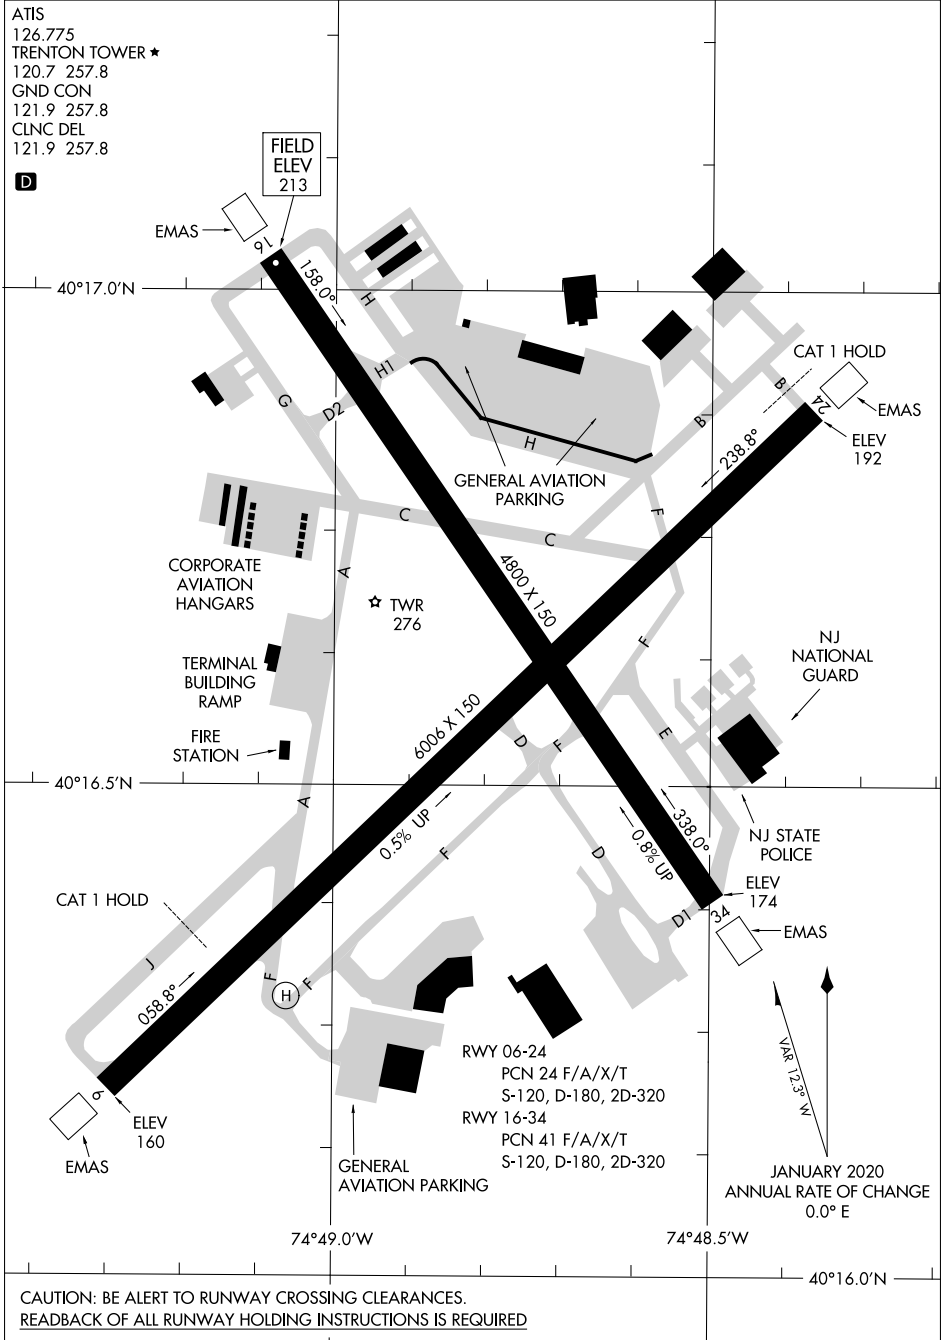

22027

AIRPORT DIAGRAM

AL-982 (FAA)

TRENTON MERCER (TTN)
TRENTON, NEW JERSEY

ATIS
126.775
TRENTON TOWER ★
120.7 257.8
GND CON
121.9 257.8
CLNC DEL
121.9 257.8

D

NE-2, 01 DEC 2022 to 29 DEC 2022

NE-2, 01 DEC 2022 to 29 DEC 2022

CAUTION: BE ALERT TO RUNWAY CROSSING CLEARANCES.
READBACK OF ALL RUNWAY HOLDING INSTRUCTIONS IS REQUIRED

AIRPORT DIAGRAM

22027

TRENTON, NEW JERSEY
TRENTON MERCER (TTN)