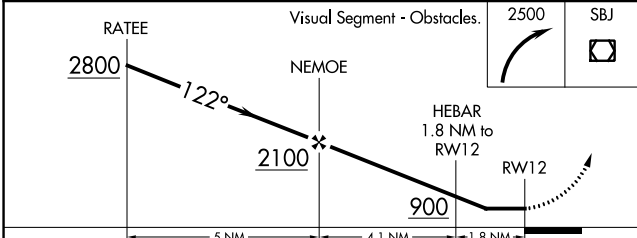

# RNAV (GPS) RWY 12

SOMERSET (SMQ)

RNP APCH.	MISSED APPROACH: Climbing right turn to 2500 direct SBJ VOR/DME and hold, continue climb in hold to 2500
-----------	--

ASOS <b>120.6</b>	NEW YORK APP CON <b>132.8 379.9</b>	UNICOM <b>123.0 (CTAF)</b>	<b>118.325</b>
----------------------	--	-------------------------------	----------------