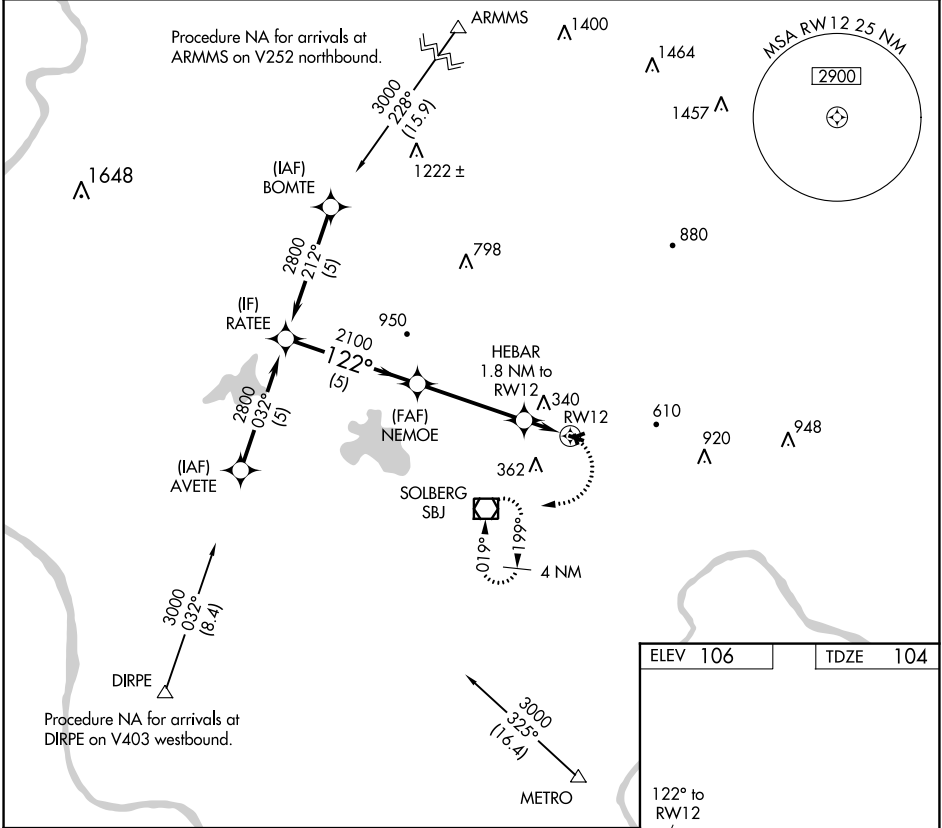

APP CRS <b>122°</b>	Rwy Idg TDZE Apt Elev	<b>2739</b> <b>104</b> <b>106</b>
------------------------	-----------------------------	---

# RNAV (GPS) RWY 12

SOMERSET (SMQ)

RNP APCH.	MISSED APPROACH: Climbing right turn to 2500 direct SBJ VOR/DME and hold, continue climb in hold to 2500
-----------	--

ASOS <b>120.6</b>	NEW YORK APP CON <b>132.8 379.9</b>	UNICOM <b>123.0 (CTAF)</b>	<b>118.325</b>
----------------------	--	-------------------------------	----------------

CATEGORY	A	B	C	D
LNAV MDA	640-1	536 (600-1)		NA
CIRCLING	640-1 534 (600-1)	960-1¼ 854 (900-1¼)		NA

NE-2, 01 DEC 2022 to 29 DEC 2022

NE-2, 01 DEC 2022 to 29 DEC 2022