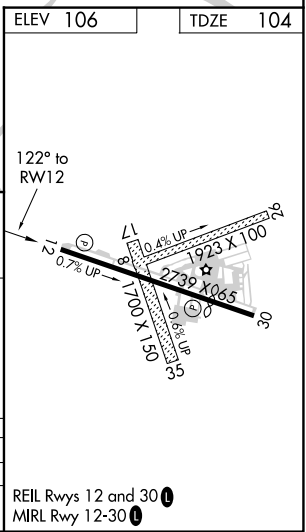

APP CRS <b>122°</b>	Rwy Idg TDZE Apt Elev	<b>2739</b> <b>104</b> <b>106</b>
------------------------	-----------------------------	---

# RNAV (GPS) RWY 12

SOMERSET (SMQ)

RNP APCH.	MISSED APPROACH: Climbing right turn to 2500 direct SBJ VOR/DME and hold, continue climb in hold to 2500
-----------	--

ASOS <b>120.6</b>	NEW YORK APP CON <b>132.8 379.9</b>	UNICOM <b>123.0 (CTAF)</b>	<b>118.325</b>
----------------------	--	-------------------------------	----------------