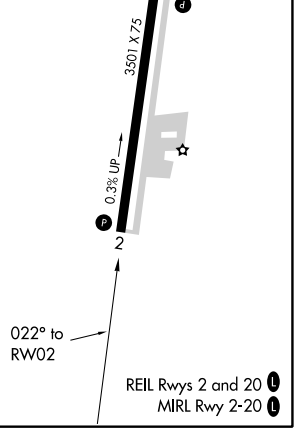

WAAS CH 42616 W02A	APP CRS 022°	Rwy Idg TDZE Apt Elev	3501 696 699
--	------------------------	-----------------------------	---

RNAV (GPS) RWY 2

SOUTHBRIDGE MUNI (3B0)

NA DME/DME RNP-0.3 NA. Circling Rwy 20 NA at night.
Use Worcester altimeter setting, when not received use Bradley Intl altimeter setting and increase all DA 72 feet and all MDAs 80 feet, increase LPV all Cats and LNAV Cat C visibility 1/2 SM, and Circling Cat C visibility 1/2 SM.

MISSED APPROACH: Climb to 3000 direct JENBE and via track 292° to RURBY and via track 292° to WITNY and hold.

YANKEE APP CON
119.0 327.1

UNICOM
122.8 (CTAF)

Procedure NA for arrivals at DVANY on V229 and V1 southwest bound.

ELEV 699	TDZE 696
----------	----------

CATEGORY	A	B	C	D
LPV DA	1018-1 1/4		322 (400-1 1/4)	
LNAV MDA	1300-1 604 (700-1)		1300-1 1/4 604 (700-1 1/4)	
C CIRCLING	1360-1 661 (700-1)		1360-1 1/4 661 (700-1 1/4)	