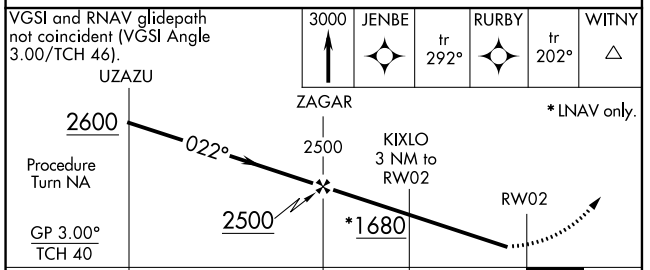

CATEGORY	A	B	C	D
LPV DA	1018-1 1/4		322 (400-1 1/4)	
LNAV MDA	1300-1 604 (700-1)		1300-1 1/4 604 (700-1 1/4)	
C CIRCLING	1360-1 661 (700-1)		1360-1 1/4 661 (700-1 1/4)	

NE-1, 01 DEC 2022 to 29 DEC 2022

NE-1, 01 DEC 2022 to 29 DEC 2022