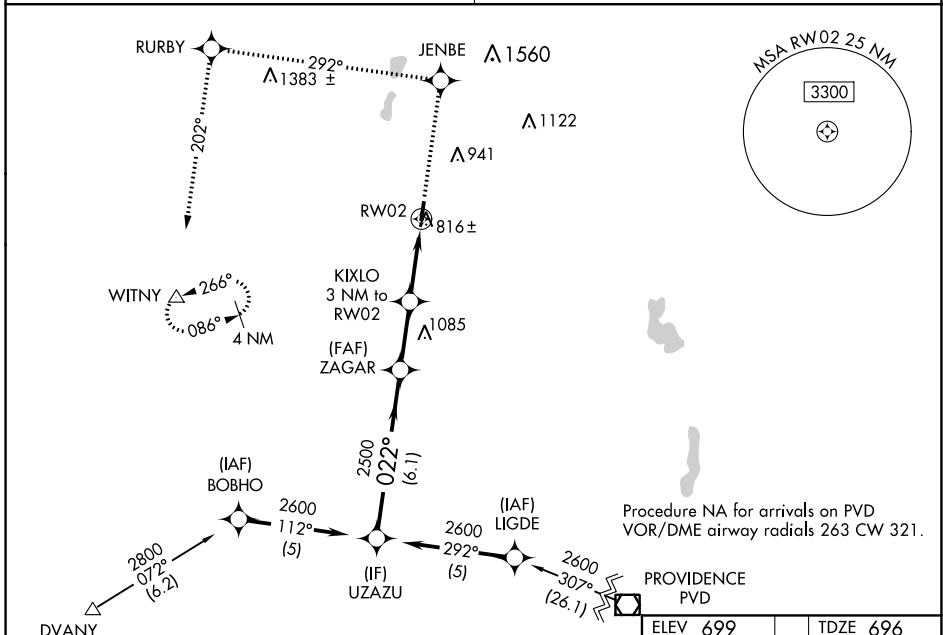

WAAS CH 42616 W02A	APP CRS 022°	Rwy Idg TDZE Apt Elev	3501 696 699
--	------------------------	-----------------------------	---

RNAV (GPS) RWY 2

SOUTHBRIDGE MUNI (3B0)

NA DME/DME RNP-0.3 NA. Circling Rwy 20 NA at night.
Use Worcester altimeter setting, when not received use Bradley Intl altimeter setting and increase all DA 72 feet and all MDAs 80 feet, increase LPV all Cats and LNAV Cat C visibility 1/2 SM, and Circling Cat C visibility 1/2 SM.

MISSED APPROACH: Climb to 3000 direct JENBE and via track 292° to RURBY and via track 292° to WITNY and hold.

YANKEE APP CON
119.0 327.1

UNICOM
122.8 (CTAF)

Procedure NA for arrivals at DVANY on V229 and V1 southwest bound.

ELEV 699	TDZE 696
----------	----------

CATEGORY	A	B	C	D
LPV DA	1018-1 1/4		322 (400-1 1/4)	
LNAV MDA	1300-1 604 (700-1)		1300-1 1/4 604 (700-1 1/4)	
C CIRCLING	1360-1 661 (700-1)		1360-1 1/4 661 (700-1 1/4)	

NE-1, 01 DEC 2022 to 29 DEC 2022

NE-1, 01 DEC 2022 to 29 DEC 2022