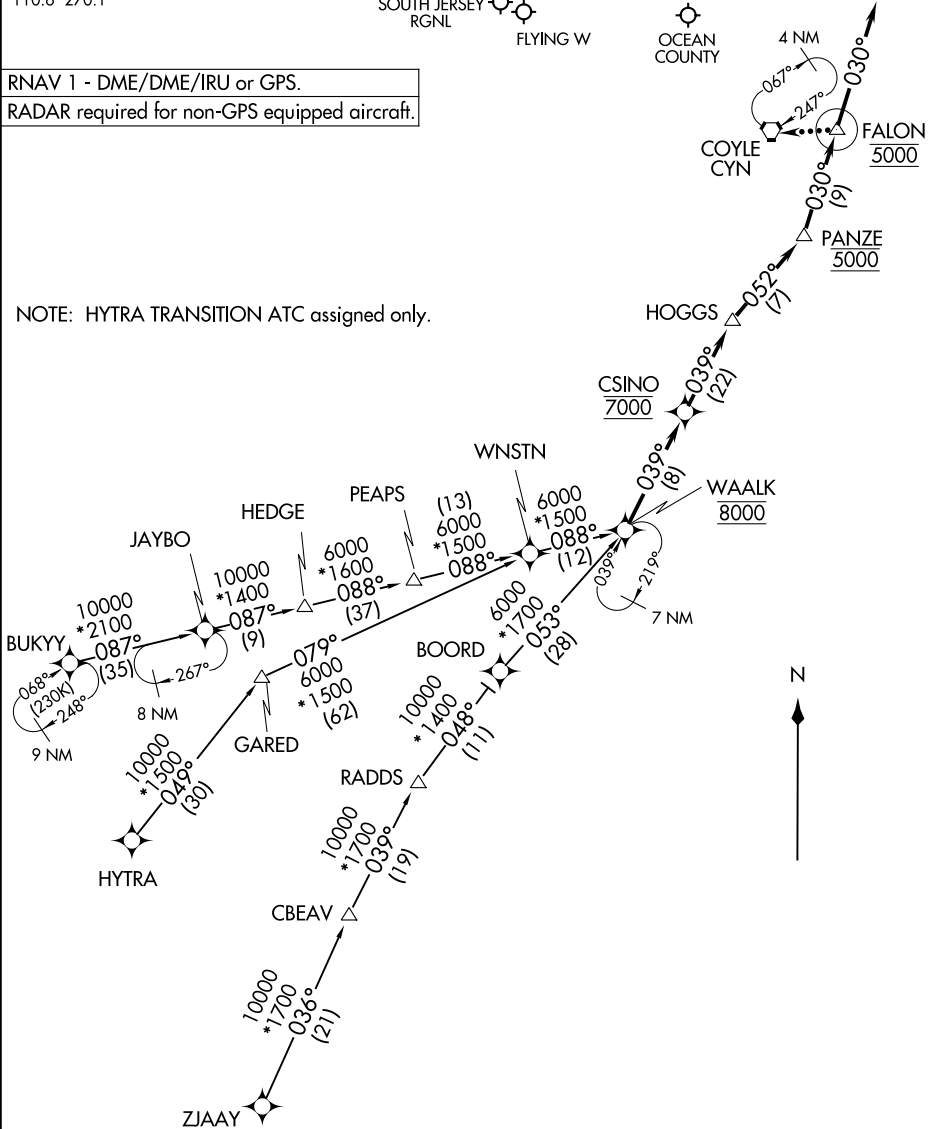

WAALK TWO ARRIVAL (RNAV)

TOMS RIVER, NEW JERSEY

ATLANTIC CITY APP CON
 124.6 327.125
 MC GUIRE APP CON
 126.475 363.8
 KNEL ATIS
 276.525
 KWRI ATIS
 110.6 270.1

RNAV 1 - DME/DME/IRU or GPS.
 RADAR required for non-GPS equipped aircraft.

NOTE: HYTRA TRANSITION ATC assigned only.

NE-2, 01 DEC 2022 to 29 DEC 2022

NE-2, 01 DEC 2022 to 29 DEC 2022

(NARRATIVE ON FOLLOWING PAGE)

NOTE: Chart not to scale.

WAALK TWO ARRIVAL (RNAV)

TOMS RIVER, NEW JERSEY