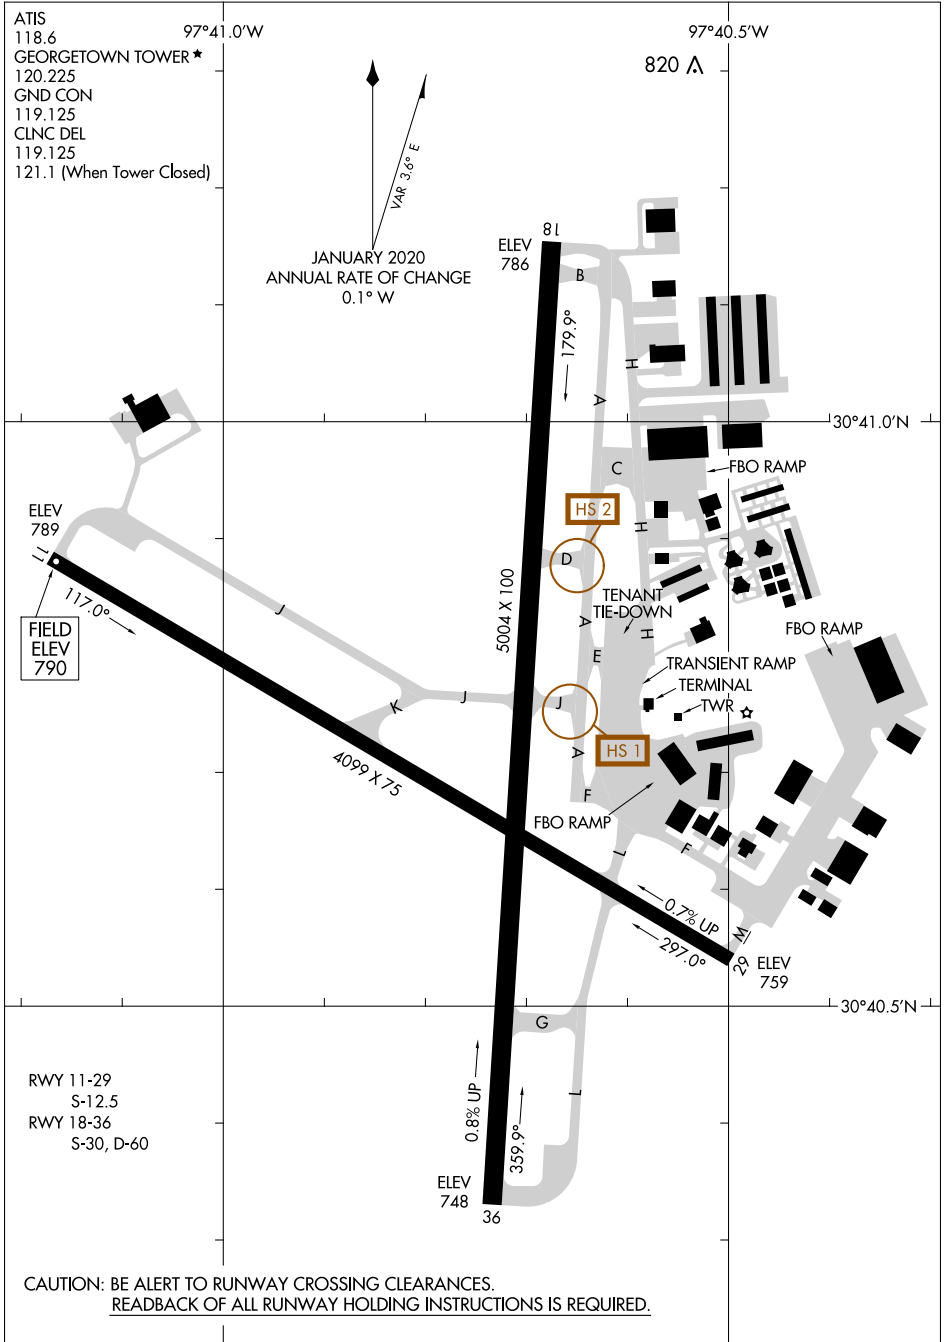

22307

AIRPORT DIAGRAM

AL-5724 (FAA)

GEORGETOWN EXEC (GTU)
GEORGETOWN, TEXAS

AIRPORT DIAGRAM
22307

GEORGETOWN, TEXAS
GEORGETOWN EXEC (GTU)