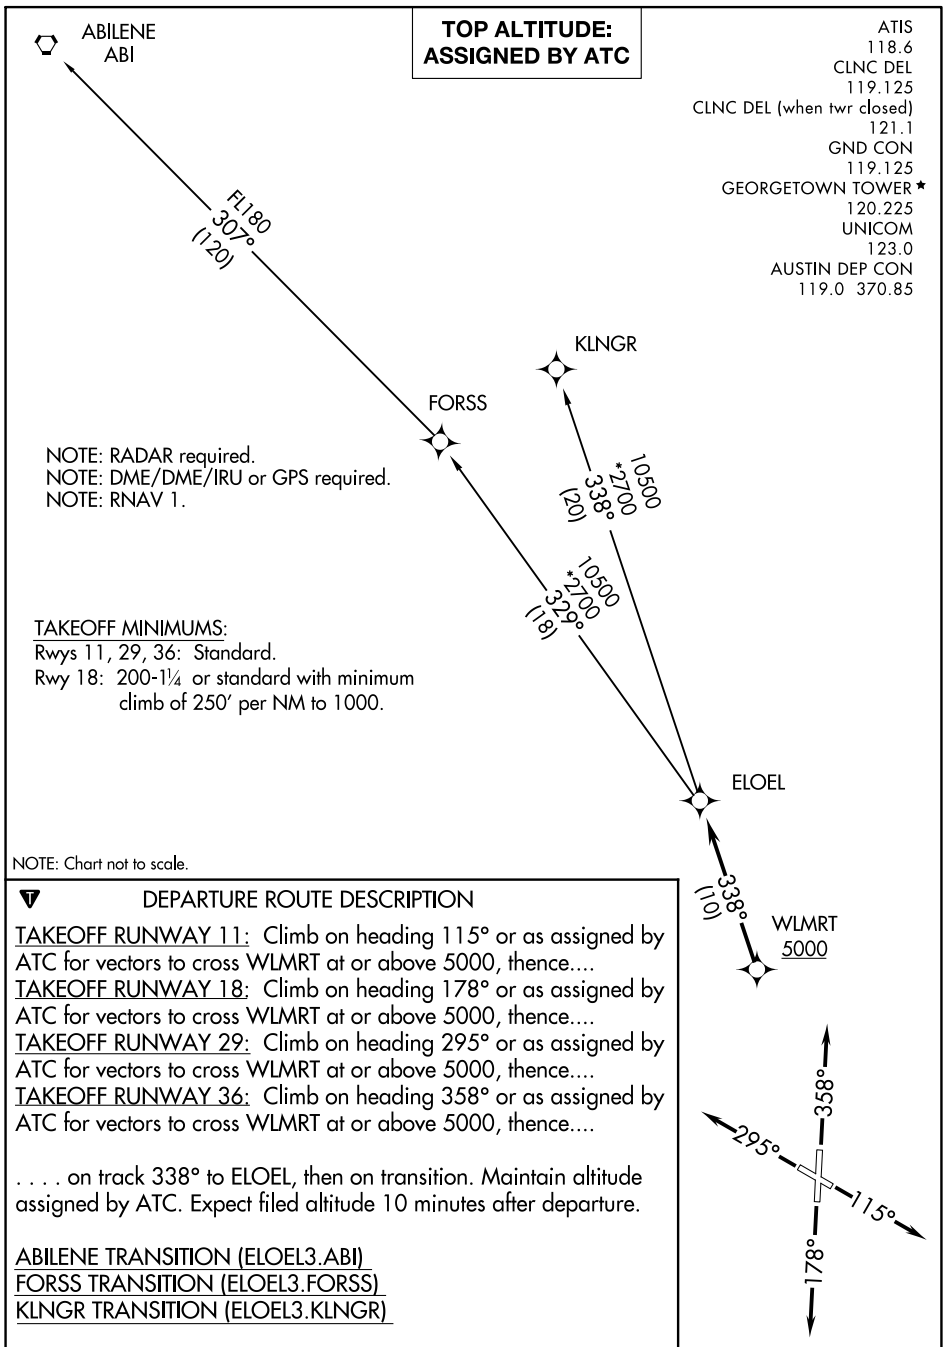

(ELOEL3.ELOEL) 22195

ELOEL THREE DEPARTURE (RNAV) AL-5724 (FAA)

GEORGETOWN EXEC (GTU)

GEORGETOWN, TEXAS

SC-3, 01 DEC 2022 to 29 DEC 2022

SC-3, 01 DEC 2022 to 29 DEC 2022

ELOEL THREE DEPARTURE (RNAV)

(ELOEL3.ELOEL) 22APR21

GEORGETOWN, TEXAS

GEORGETOWN EXEC (GTU)