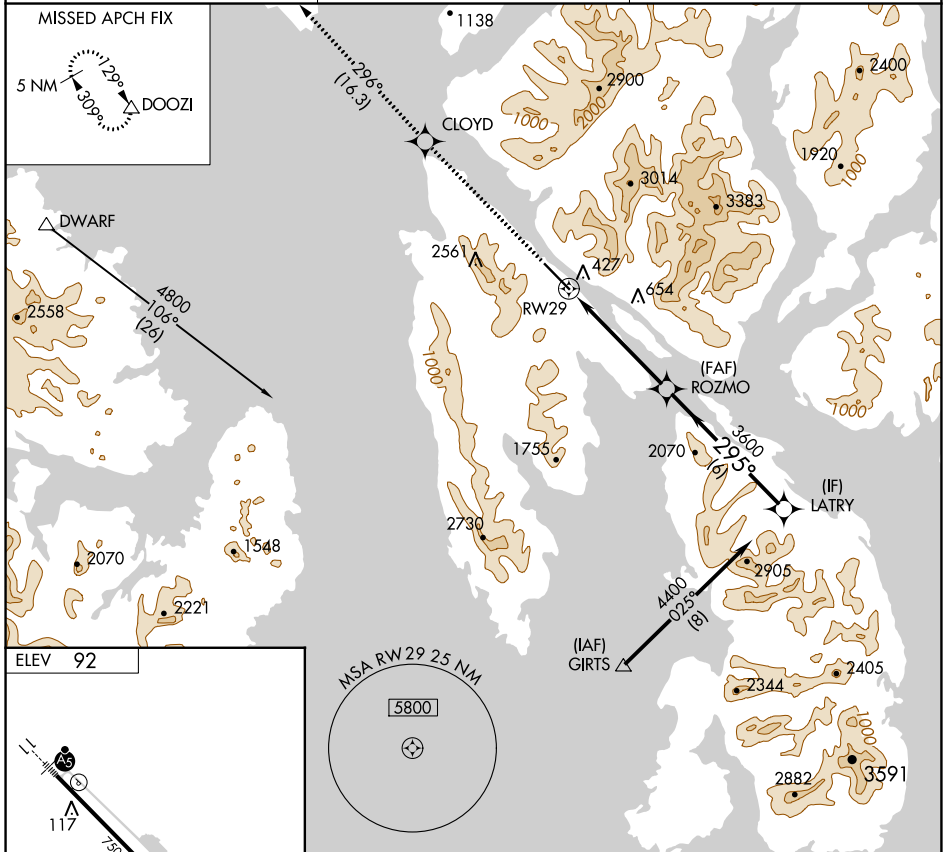

APP CRS <b>295°</b>	Rwy Idg TDZE Apt Elev	<b>N/A</b> <b>N/A</b> <b>92</b>
------------------------	-----------------------------	---------------------------------------

# RNAV (GPS)-B

KETCHIKAN INTL (KTN)(PAKT)

RNP APCH.	MISSED APPROACH: Climb to 5000 direct CLOYD and on track 296° to DOOZI and hold.
Circling NA northeast of Rwy 29-11.	

AFIS <b>134.45</b>	ANCHORAGE CENTER <b>118.5 284.6</b>	KETCHIKAN RADIO <b>123.6 (CTAF) 0</b>
-----------------------	--	--

CATEGORY	A	B	C	D
CIRCLING	1980-1¼ 1888 (1900-1¼)	2620-1½ 2528 (2600-1½)	2880-3	2788 (2800-3)

AK, 03 NOV 2022 to 29 DEC 2022

AK, 03 NOV 2022 to 29 DEC 2022