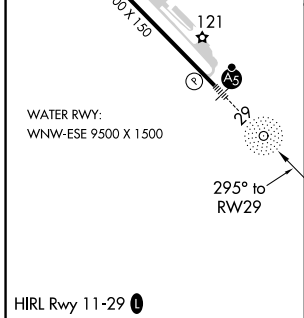

APP CRS <b>295°</b>	Rwy Idg TDZE Apt Elev	<b>N/A</b> <b>N/A</b> <b>92</b>
------------------------	-----------------------------	---------------------------------------

# RNAV (GPS)-B

KETCHIKAN INTL (KTN)(PAKT)

RNP APCH.	MISSED APPROACH: Climb to 5000 direct CLOYD and on track 296° to DOOZI and hold.
Circling NA northeast of Rwy 29-11.	

AFIS <b>134.45</b>	ANCHORAGE CENTER <b>118.5 284.6</b>	KETCHIKAN RADIO <b>123.6 (CTAF) 0</b>
-----------------------	--	--

CATEGORY	A	B	C	D
CIRCLING	1980-1¼ 1888 (1900-1¼)	2620-1½ 2528 (2600-1½)	2880-3	2788 (2800-3)

AK, 03 NOV 2022 to 29 DEC 2022

AK, 03 NOV 2022 to 29 DEC 2022