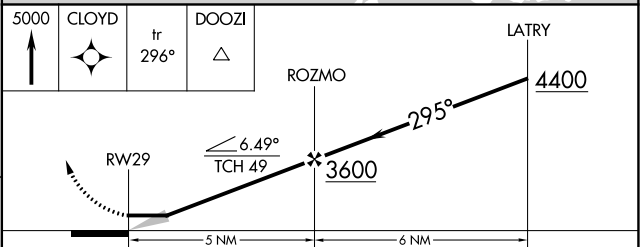

APP CRS <b>295°</b>	Rwy Idg TDZE Apt Elev	<b>N/A</b> <b>N/A</b> <b>92</b>
------------------------	-----------------------------	---------------------------------------

# RNAV (GPS)-B

KETCHIKAN INTL (KTN)(PAKT)

RNP APCH.	MISSED APPROACH: Climb to 5000 direct CLOYD and on track 296° to DOOZI and hold.
Circling NA northeast of Rwy 29-11.	

AFIS <b>134.45</b>	ANCHORAGE CENTER <b>118.5 284.6</b>	KETCHIKAN RADIO <b>123.6 (CTAF) 0</b>
-----------------------	--	--

CATEGORY	A	B	C	D
CIRCLING	1980-1¼ 1888 (1900-1¼)	2620-1½ 2528 (2600-1½)	2880-3	2788 (2800-3)

AK, 03 NOV 2022 to 29 DEC 2022

AK, 03 NOV 2022 to 29 DEC 2022