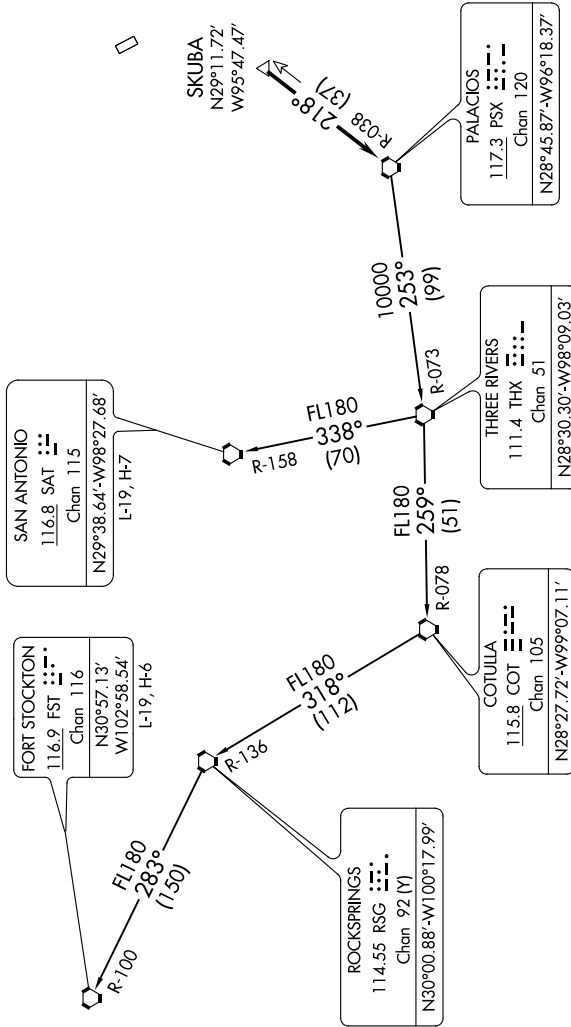

PALACIOS THREE DEPARTURE

TOP ALTITUDE:
ASSIGNED BY ATC

RADAR and DME required.

TAKEOFF MINIMUMS
Rwys 15, 33: Standard

CINC DEL
121.15
CTAF
123.05
HOUSTON DEP CON
123.8 257.7

(NARRATIVE ON FOLLOWING PAGE)

NOTE: Chart not to scale.

PALACIOS THREE DEPARTURE