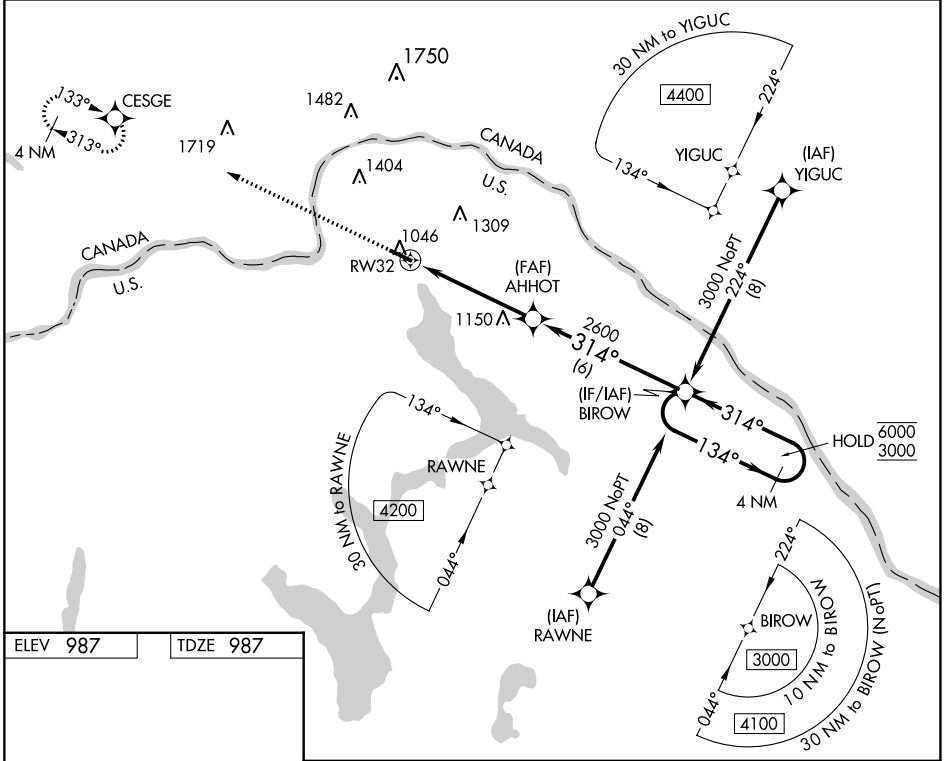

WAAS CH 42942 W32A	APP CRS 314°	Rwy ldg TDZE Apt Elev	4600 987 987
--	------------------------	-----------------------------	---

RNAV (GPS) RWY 32

NORTHERN AROOSTOOK RGNL (FVE)

RNP APCH. ▼ ▲	MISSED APPROACH: Climb to 3100 direct CESGE and hold.
---------------------	---

ASOS 135.725	BOSTON CENTER 124.75 239.05	UNICOM 122.7 (CTAF) 0
------------------------	---------------------------------------	---------------------------------

CATEGORY	A	B	C	D
LPV DA	1187-1		200 (200-1)	
LNAV MDA	1400-1	413 (500-1)	1400-1½	413 (500-1½)
C CIRCLING	1560-1 573 (600-1)	1580-1 593 (600-1)	1840-2½ 853 (900-2½)	1840-2¾ 853 (900-2¾)

NE-1, 01 DEC 2022 to 29 DEC 2022

NE-1, 01 DEC 2022 to 29 DEC 2022