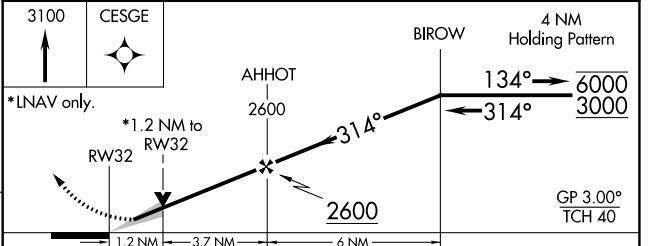

WAAS CH 42942 W32A	APP CRS 314°	Rwy ldg TDZE Apt Elev	4600 987 987
--	------------------------	-----------------------------	---

RNAV (GPS) RWY 32

NORTHERN AROOSTOOK RGNL (FVE)

RNP APCH. ▼ ▲	MISSED APPROACH: Climb to 3100 direct CESGE and hold.
---------------------	---

ASOS 135.725	BOSTON CENTER 124.75 239.05	UNICOM 122.7 (CTAF) 0
------------------------	---------------------------------------	---------------------------------

CATEGORY	A	B	C	D
LPV DA	1187-1		200 (200-1)	
LNAV MDA	1400-1	413 (500-1)	1400-1½	413 (500-1½)
C CIRCLING	1560-1 573 (600-1)	1580-1 593 (600-1)	1840-2½ 853 (900-2½)	1840-2¾ 853 (900-2¾)