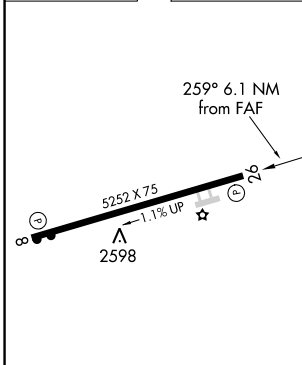

LOC/DME I-MKJ 110.5 Chan 42	APP CRS 259°	Rwy Idg TDZE Apt Elev 5252 2519 2558
---	------------------------	--

LOC RWY 26

MOUNTAIN EMPIRE (MKJ)

<p>NA Circling NA north of Rwy 8-26. Helicopter visibility reduction below 3/4 SM NA. DME required.</p>	<p>MISSED APPROACH: Climb to 4600 then climbing left turn to 6000 on heading 070° and PSK VORTAC R-252 to WUZUR INT and hold.</p>	
<p>AWOS-3 123.875</p>	<p>ATLANTA CENTER 127.85 269.3</p>	<p>UNICOM 122.7 (CTAF) 0</p>

ELEV 2558	TDZE 2519
-----------	-----------

REIL Rwys 8 and 26 MIRL Rwy 8-26 0	FAF to MAP 6.1 NM				
Knots	60	90	120	150	180
Min:Sec	6:06	4:04	3:03	2:26	2:02
CIRCLING	3260-1	702 (800-1)	4440-3 1882 (1900-3)	NA	NA