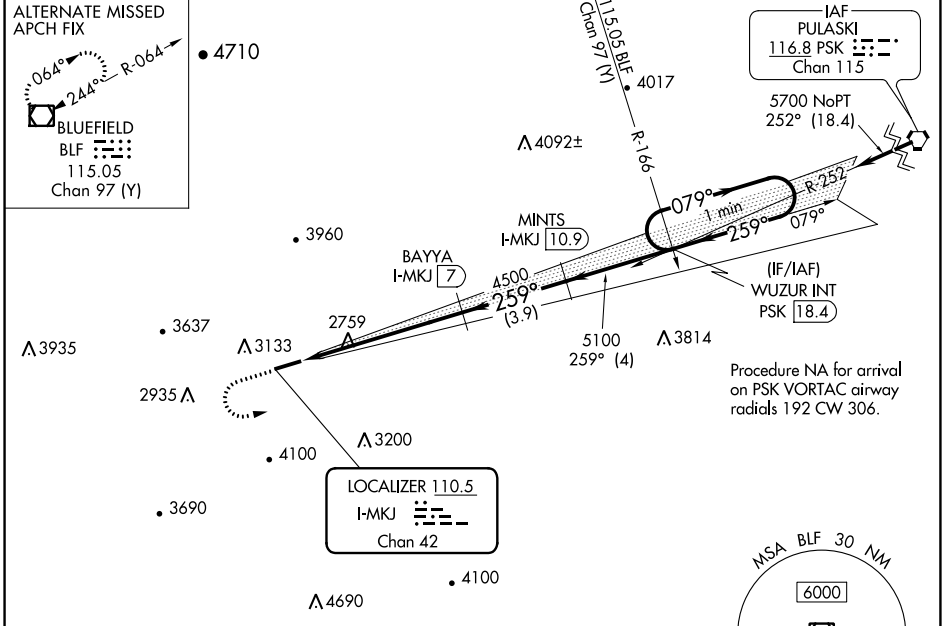

LOC/DME I-MKJ 110.5 Chan 42	APP CRS 259°	Rwy Idg TDZE Apt Elev 5252 2519 2558
---	------------------------	--

LOC RWY 26

MOUNTAIN EMPIRE (MKJ)

<p>NA Circling NA north of Rwy 8-26. Helicopter visibility reduction below 3/4 SM NA. DME required.</p>	<p>MISSED APPROACH: Climb to 4600 then climbing left turn to 6000 on heading 070° and PSK VORTAC R-252 to WUZUR INT and hold.</p>	
<p>AWOS-3 123.875</p>	<p>ATLANTA CENTER 127.85 269.3</p>	<p>UNICOM 122.7 (CTAF) 0</p>

ELEV 2558	TDZE 2519
-----------	-----------

REIL Rwys 8 and 26 MIRL Rwy 8-26 0	FAF to MAP 6.1 NM				
Knots	60	90	120	150	180
Min:Sec	6:06	4:04	3:03	2:26	2:02
CIRCLING	3260-1	702 (800-1)	4440-3 1882 (1900-3)	NA	NA

NE-3, 01 DEC 2022 to 29 DEC 2022

NE-3, 01 DEC 2022 to 29 DEC 2022