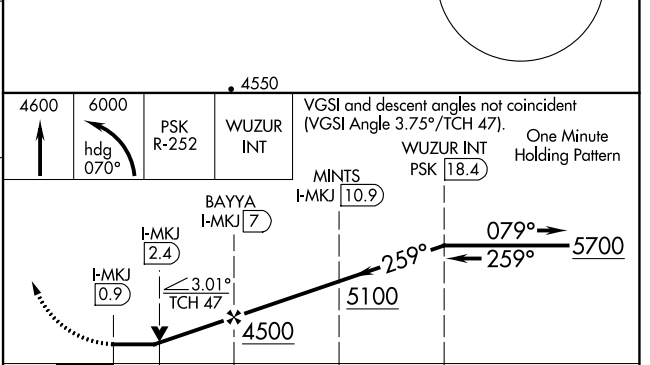

LOC/DME I-MKJ 110.5 Chan 42	APP CRS 259°	Rwy Idg TDZE Apt Elev 5252 2519 2558
---	------------------------	--

LOC RWY 26

MOUNTAIN EMPIRE (MKJ)

<p>NA Circling NA north of Rwy 8-26. Helicopter visibility reduction below 3/4 SM NA. DME required.</p>	<p>MISSED APPROACH: Climb to 4600 then climbing left turn to 6000 on heading 070° and PSK VORTAC R-252 to WUZUR INT and hold.</p>	
<p>AWOS-3 123.875</p>	<p>ATLANTA CENTER 127.85 269.3</p>	<p>UNICOM 122.7 (CTAF) 0</p>

ELEV 2558	TDZE 2519
-----------	-----------

REIL Rwys 8 and 26 MIRL Rwy 8-26 0	FAF to MAP 6.1 NM				
Knots	60	90	120	150	180
Min:Sec	6:06	4:04	3:03	2:26	2:02
CIRCLING	3260-1	702 (800-1)	4440-3 1882 (1900-3)	NA	NA