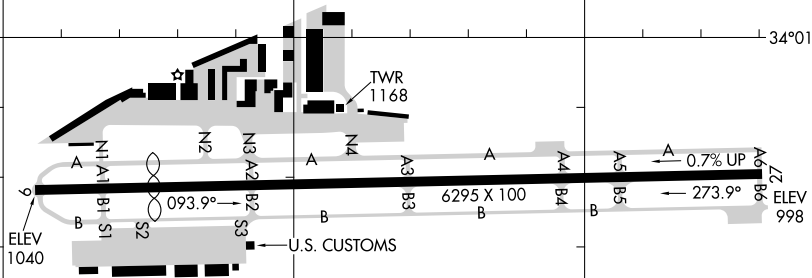

FIELD
 ELEV
 1040

D

 JANUARY 2020
 ANNUAL RATE OF CHANGE
 0.1° W

SE-4, 01 DEC 2022 to 29 DEC 2022

SE-4, 01 DEC 2022 to 29 DEC 2022

CAUTION: BE ALERT TO RUNWAY CROSSING CLEARANCES.
 READBACK OF ALL RUNWAY HOLDING INSTRUCTIONS IS REQUIRED.

84°36.5'W

84°36.0'W

84°35.5'W

AIRPORT DIAGRAM

22307

ATLANTA, GEORGIA
COBB COUNTY INTL/MCCOLLUM FLD (RYY)