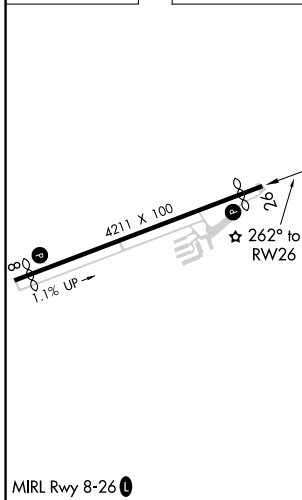

CATEGORY	A	B	C	D
LNAV MDA	980-1	415 (500-1)	980-1¹/₈ 415 (500-1¹/₈)	NA
CIRCLING	1260-1	692 (700-1)	1260-2 692 (700-2)	NA

NE-4, 01 DEC 2022 to 29 DEC 2022

NE-4, 01 DEC 2022 to 29 DEC 2022