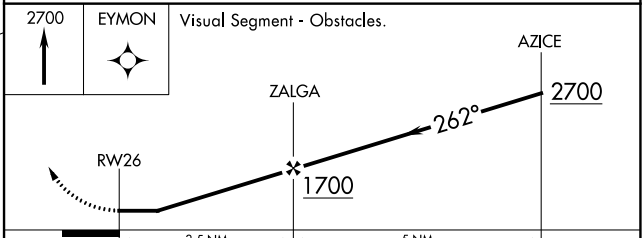

CATEGORY	A	B	C	D
LNAV MDA	980-1	415 (500-1)	980-1¹/₈ 415 (500-1¹/₈)	NA
CIRCLING	1260-1	692 (700-1)	1260-2 692 (700-2)	NA

NE-4, 01 DEC 2022 to 29 DEC 2022

NE-4, 01 DEC 2022 to 29 DEC 2022