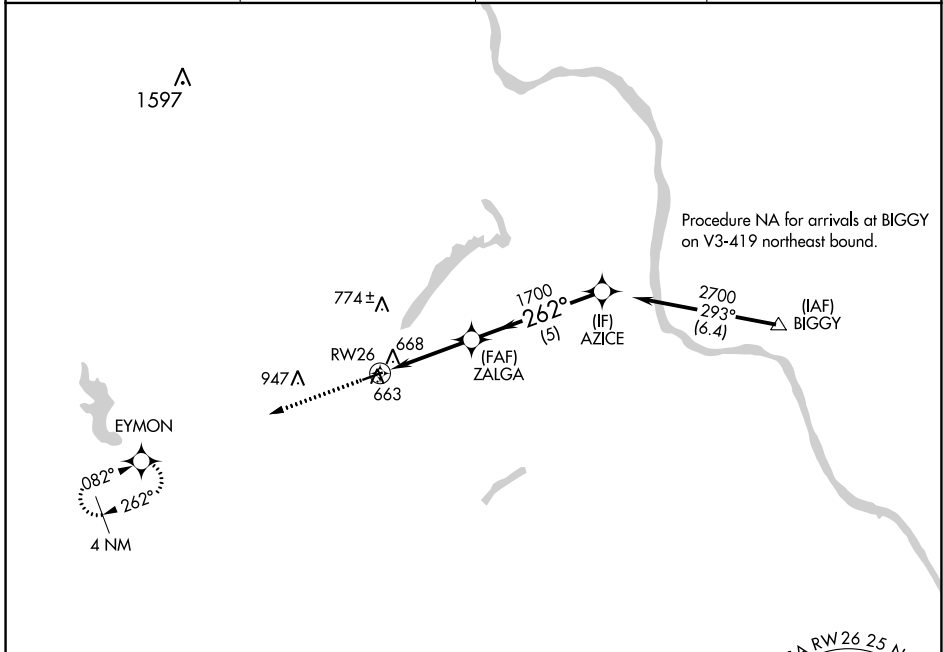

APP CRS 262°	Rwy Idg TDZE Apt Elev	3860 565 568
------------------------	-----------------------------	---

RNAV (GPS) RWY 26

PENNRIDGE (CKZ)

RNP APCH.			MISSED APPROACH: Climb to 2700 direct EYMON and hold.
▼ Rwy 26 helicopter visibility reduction below 1 SM NA.			
AWOS-3 126.325	PHILADELPHIA APP CON 123.8 291.7	CLNC DEL 118.55	UNICOM 123.0 (CTAF) 0

ELEV 568	TDZE 565
----------	----------

CATEGORY	A	B	C	D
LNAV MDA	980-1	415 (500-1)	980-1 ¹ / ₈ 415 (500-1 ¹ / ₈)	NA
CIRCLING	1260-1	692 (700-1)	1260-2 692 (700-2)	NA

NE-4, 01 DEC 2022 to 29 DEC 2022

NE-4, 01 DEC 2022 to 29 DEC 2022