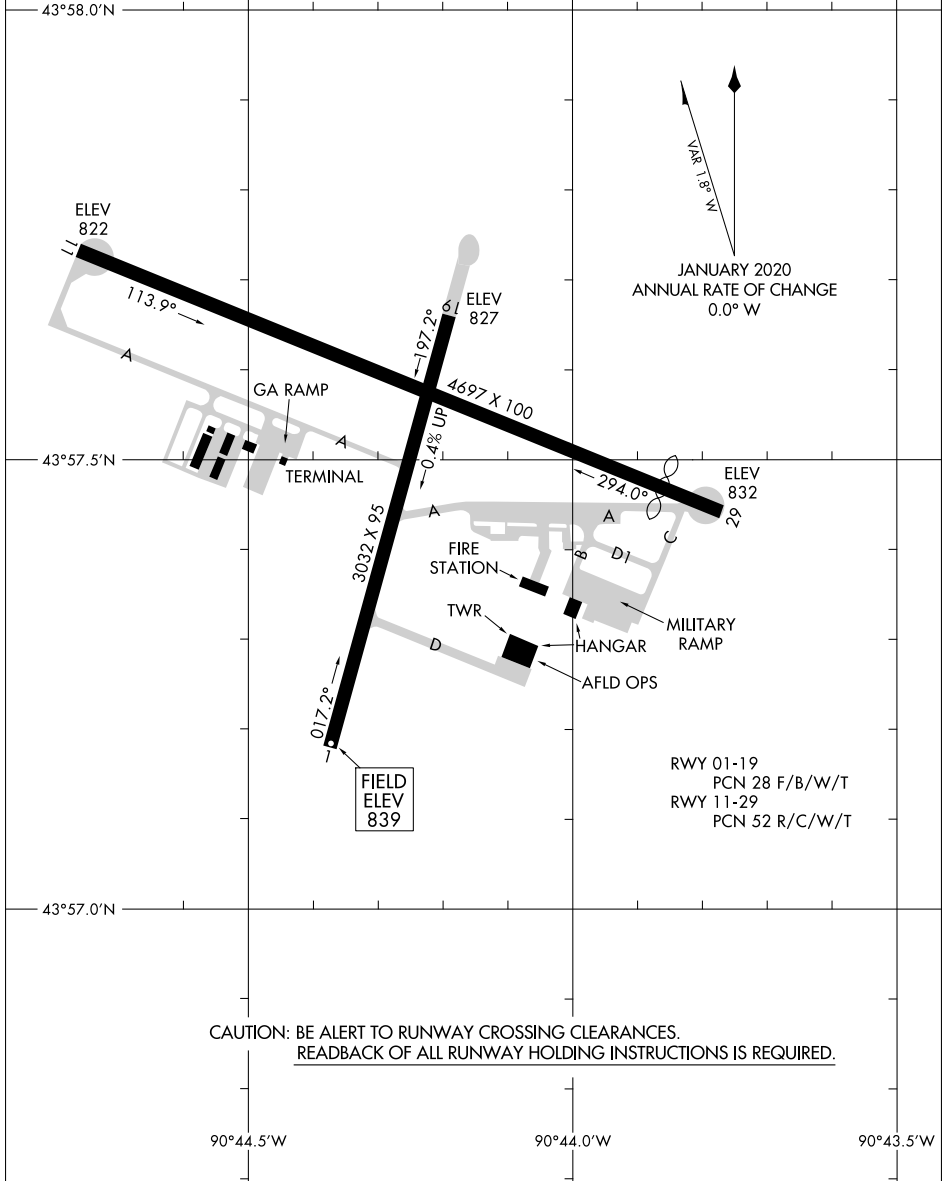

22195

AIRPORT DIAGRAM

AL-6902 (FAA)

SPARTA/FORT MC COY (CMY)

SPARTA, WISCONSIN

ASOS
 119.775
 SPARTA/MC COY TOWER ★
 124.6 254.375
 GND CON
 123.625

EC-3, 01 DEC 2022 to 29 DEC 2022

EC-3, 01 DEC 2022 to 29 DEC 2022

AIRPORT DIAGRAM

22195

SPARTA, WISCONSIN SPARTA/FORT MC COY (CMY)