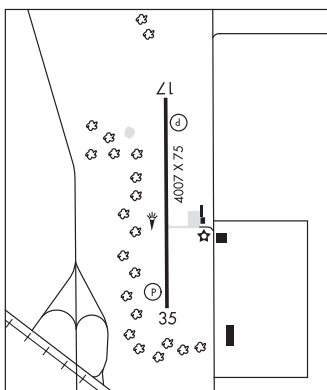

**HOOKER MUNI** (O45) 1 W UTC-6(-5DT) N36°51.42' W101°13.63'

3000 B NOTAM FILE MLC

**RWY 17-35:** H3312X60 (ASPH) MIRL

**RWY 17:** PAPI(P2L)—GA 3.0° TCH 40'. Rgt tfc.

**RWY 35:** PAPI(P2L)—GA 3.5° TCH 51'. P-line.

## HUGO

**STAN STAMPER MUNI** (HHW)(KHHW) 2 NW UTC-6(-5DT) N34°02.02' W95°32.52'

572 B NOTAM FILE MLC

**RWY 17-35:** H4007X75 (ASPH) S-12.5 MIRL

**RWY 17:** REIL. PAPI(P2L)—GA 3.0° TCH 44'. Trees.

**RWY 35:** REIL. PAPI(P2L)—GA 3.0° TCH 43'. Trees.

**RADIO AIDS TO NAVIGATION:** NOTAM FILE MLC.

MC ALESTER (L) TACAN Chan 57 MLC (112.0) N34°50.97'

W95°46.94' 158° 50.3 NM to fld. 782/8E.

**DALLAS-FT WORTH**

L-17D

IAP

## IDABEL

**MC CURTAIN CO RGNL** (404) 2 NW UTC-6(-5DT) N33°54.56' W94°51.56'

472 B NOTAM FILE 404

**RWY 02-20:** H5002X75 (ASPH) S-30 MIRL

**RWY 02:** REIL. PAPI(P4L)—GA 3.0° TCH 40'.

**RWY 20:** ODALS. PAPI(P4L)—GA 3.0° TCH 41'. Trees. Rgt tfc.