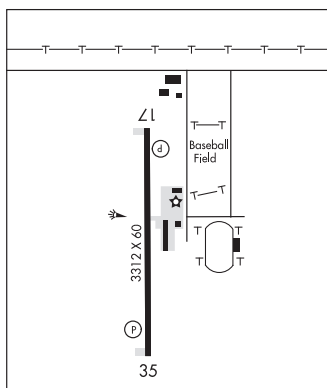

**HOOKER MUNI** (O45) 1 W UTC-6(-5DT) N36°51.42' W101°13.63'

3000 B NOTAM FILE MLC

**RWY 17-35:** H3312X60 (ASPH) MIRL

**RWY 17:** PAPI(P2L)—GA 3.0° TCH 40'. Rgt tfc.

**RWY 35:** PAPI(P2L)—GA 3.5° TCH 51'. P-line.

## HUGO

**STAN STAMPER MUNI** (HHW)(KHHW) 2 NW UTC-6(-5DT) N34°02.02' W95°32.52'

572 B NOTAM FILE MLC

**RWY 17-35:** H4007X75 (ASPH) S-12.5 MIRL

**RWY 17:** REIL. PAPI(P2L)—GA 3.0° TCH 44'. Trees.

**RWY 35:** REIL. PAPI(P2L)—GA 3.0° TCH 43'. Trees.