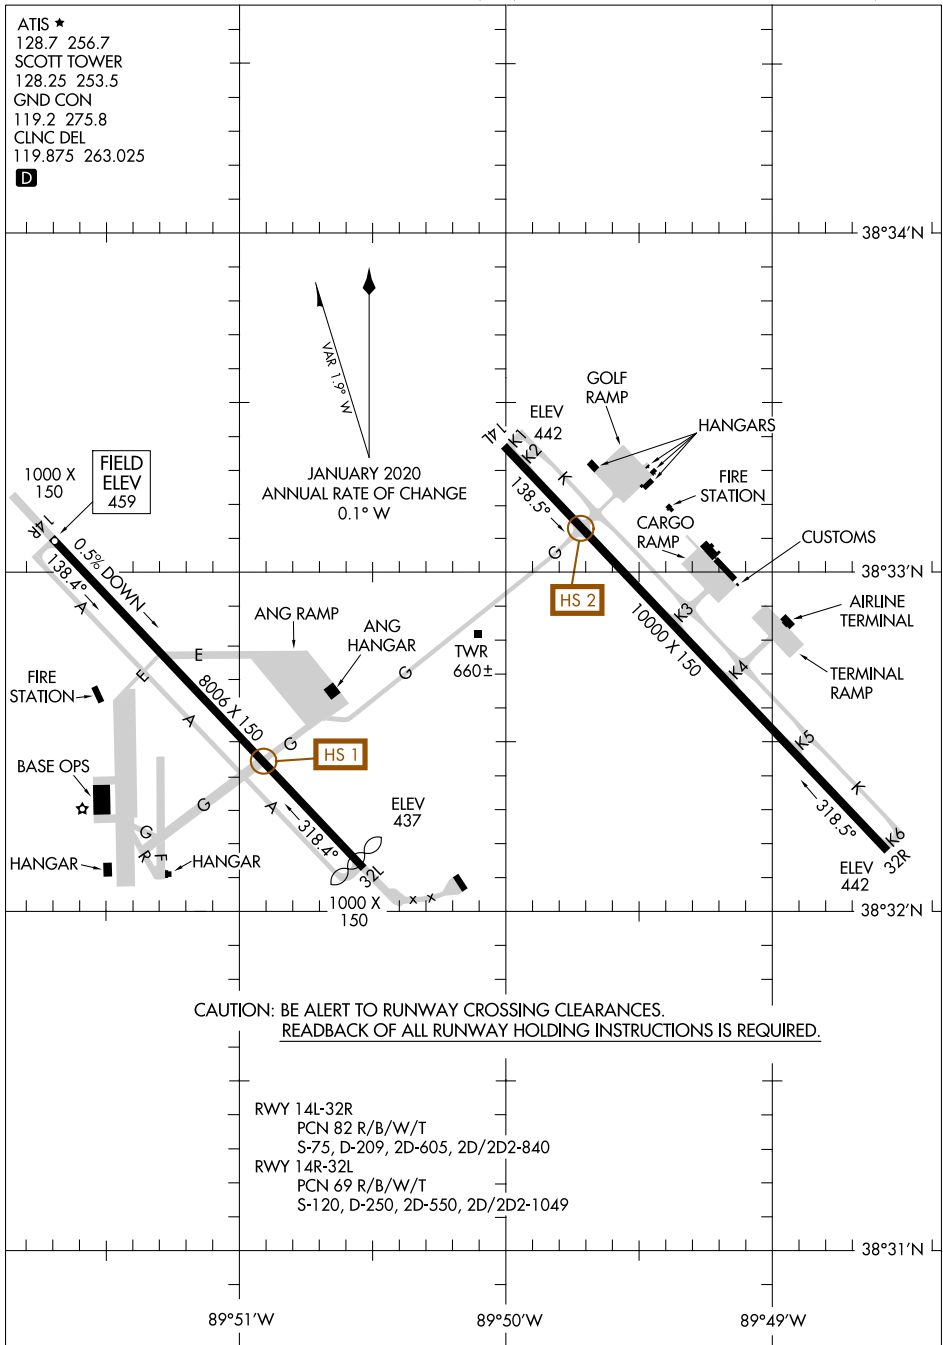

ATIS ★
 128.7 256.7
 SCOTT TOWER
 128.25 253.5
 GND CON
 119.2 275.8
 CLNC DEL
 119.875 263.025

EC-3, 26 JAN 2023 to 23 FEB 2023

EC-3, 26 JAN 2023 to 23 FEB 2023

CAUTION: BE ALERT TO RUNWAY CROSSING CLEARANCES.
READBACK OF ALL RUNWAY HOLDING INSTRUCTIONS IS REQUIRED.

RWY 14L-32R
 PCN 82 R/B/W/T
 S-75, D-209, 2D-605, 2D/2D2-840
 RWY 14R-32L
 PCN 69 R/B/W/T
 S-120, D-250, 2D-550, 2D/2D2-1049