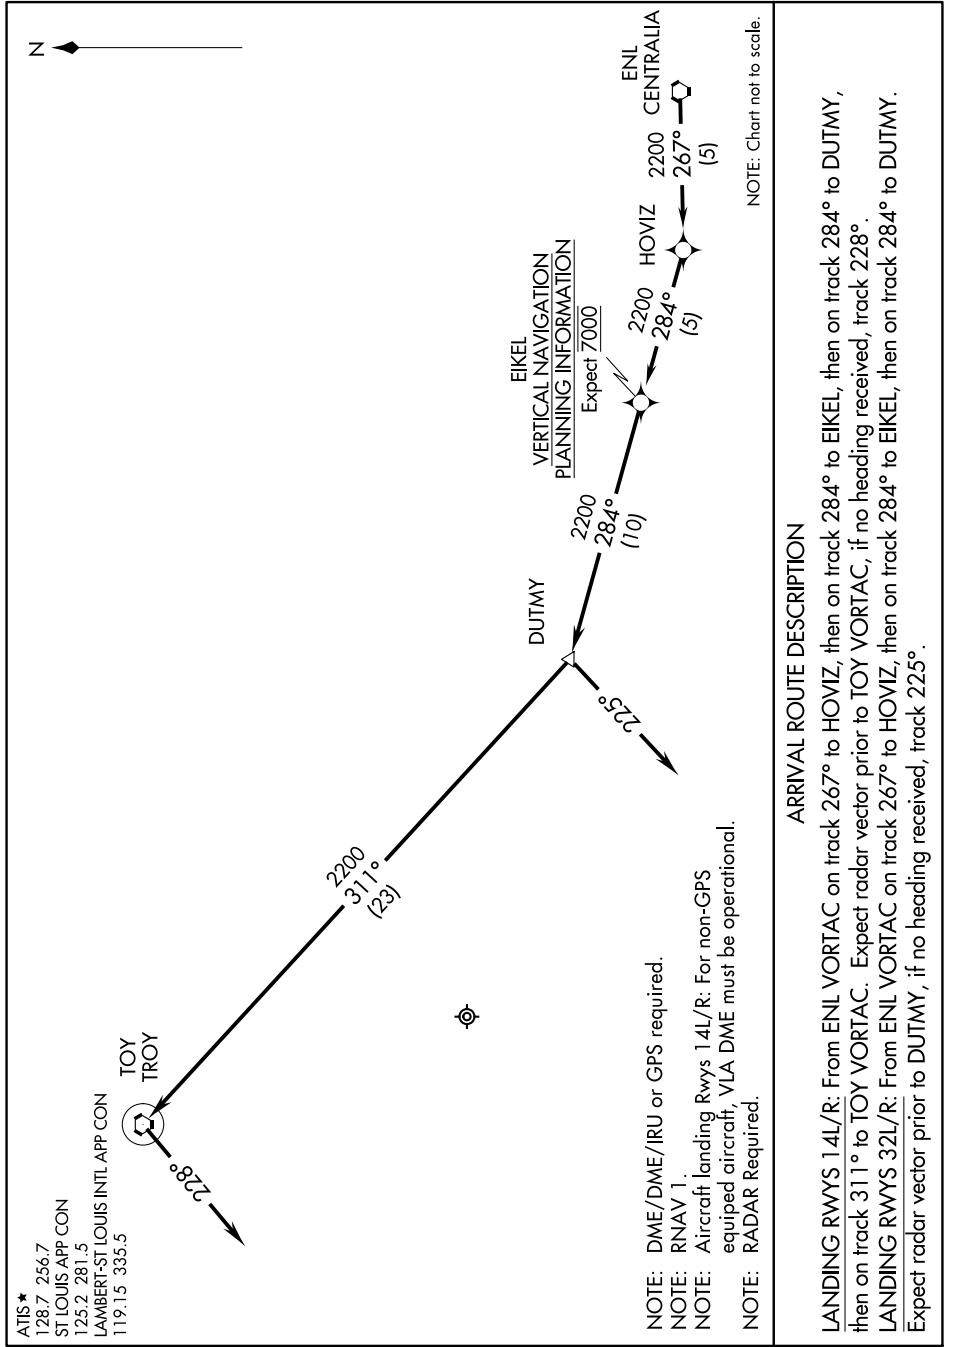

CENTRALIA TWO ARRIVAL (RNAV)

EC-3, 26 JAN 2023 to 23 FEB 2023

ARRIVAL ROUTE DESCRIPTION

LANDING RWYS 14L/R: From ENL VORTAC on track 267° to HOVIZ, then on track 284° to EIKEL, then on track 284° to DUTMY, then on track 311° to TOY VORTAC. Expect radar vector prior to TOY VORTAC, if no heading received, track 228°.

LANDING RWYS 32L/R: From ENL VORTAC on track 267° to HOVIZ, then on track 284° to EIKEL, then on track 284° to DUTMY. Expect radar vector prior to DUTMY, if no heading received, track 225°.

EC-3, 26 JAN 2023 to 23 FEB 2023