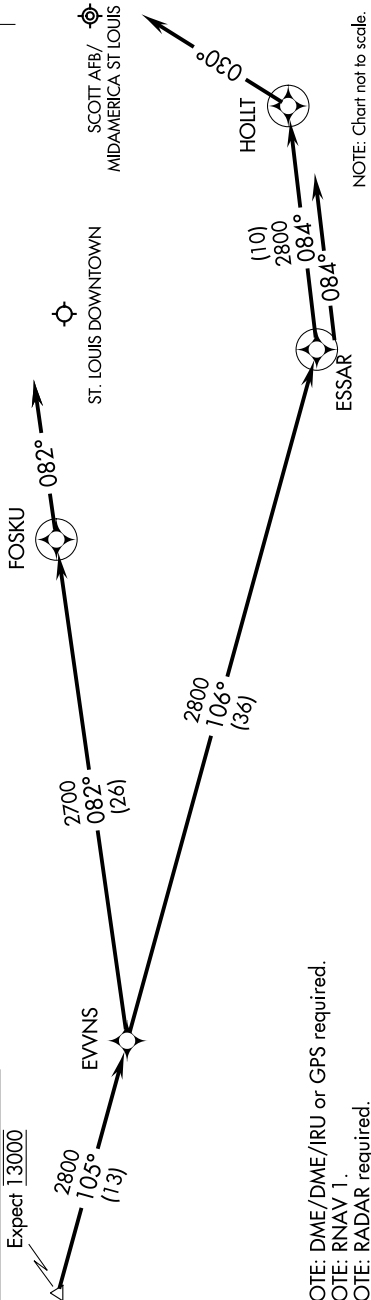

DIXEE THREE ARRIVAL (RNAV)

BELLEVILLE, ILLINOIS

EC-3, 26 JAN 2023 to 23 FEB 2023

LAMBERT-ST LOUIS INTL APP CON
 128.1 307.05
 BIV/KBI V ATIS *
 128.7 256.7
 CFS ATIS
 121.45

DIXEE
VERTICAL NAVIGATION
PLANNING INFORMATION

Expect 13000

NOTE: Chart not to scale.

NOTE: DME/DME/IRU or GPS required.
 NOTE: RNAV 1.
 NOTE: RADAR required.

ARRIVAL ROUTE DESCRIPTION

ST. LOUIS DOWNTOWN:

LANDING RWY 12R: From DIXEE on track 105° to EVNS, then on track 082° to FOSKU. Expect radar vector prior to FOSKU. If no heading received, track 082°.

LANDING RWY 30L/R: From DIXEE on track 105° to EVNS, then on track 106° to ESSAR, then on track 084° to HOLLT. Expect radar vector prior to HOLLT. If no heading received, track 030°.

SCOTT AFB/MIDAMERICA ST LOUIS:

LANDING RWYS 14L/R, 32L/R: From DIXEE on track 105° to EVNS, then on track 106° to ESSAR. Expect radar vector prior to ESSAR. If no heading received, track 084°.

DIXEE THREE ARRIVAL (RNAV)

BELLEVILLE, ILLINOIS