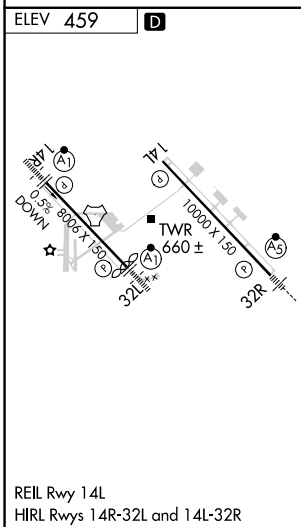

TACAN SKE Chan 59 (112.2)	APP CRS 230°	Rwy ldg TDZE Apt Elev N/A N/A 459
--	------------------------	--

TACAN-A

SCOTT AFB/MIDAMERICA ST LOUIS (BLV)

⚠ ASR	RADAR required. When local altimeter setting not recieved, use St Louis Downtown altimeter setting; increase all MDA 60 feet; increase Circling Cat C/D/E visibility ¼ mile.	MISSED APPROACH: Climbing left turn to 3000 on heading 130° and SKE TACAN R-107 to DUTMY/SKE 14.1 DME and hold.
---------------------	--	---

EC-3, 26 JAN 2023 to 23 FEB 2023

EC-3, 26 JAN 2023 to 23 FEB 2023

3000	SKE R-107	DUTMY △	WEPUX SKE [7]	BLVIF SKE [14.1]	Remain within 15 NM
hdg 130°			050°	3000	
ZATUL SKE [3]			230°	3000	
			2000		
	4 NM	7.1 NM			
CATEGORY	A	B	C	D	E
C CIRCLING	1180-2¼	721 (800-2¼)	1240-2¼ 781 (800-2¼)	1240-2½ 781 (800-2½)	1240-2¾ 781 (800-2¾)