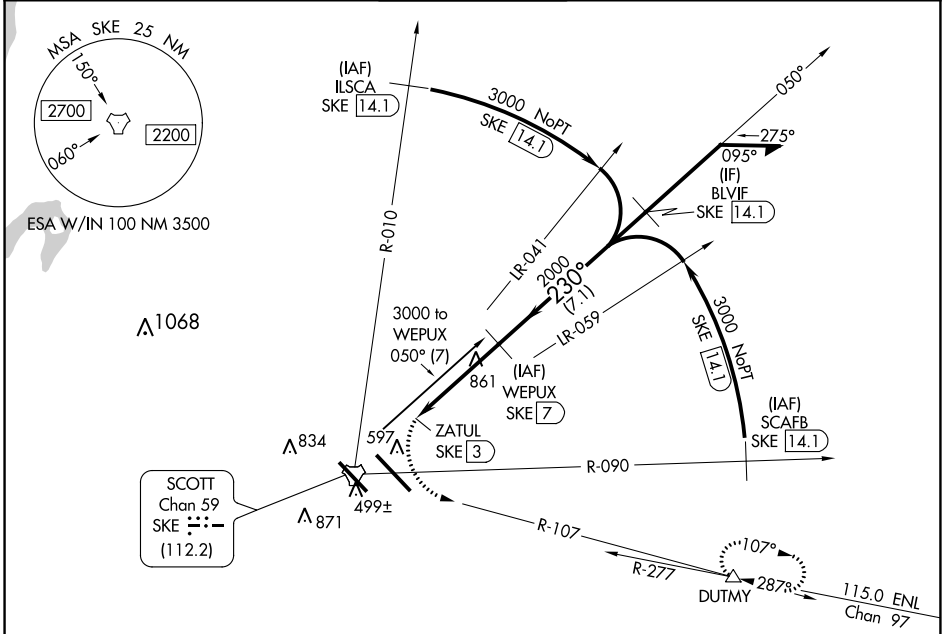

TACAN SKE Chan 59 (112.2)	APP CRS 230°	Rwy ldg TDZE Apt Elev N/A N/A 459
--	------------------------	--

TACAN-A

SCOTT AFB/MIDAMERICA ST LOUIS (BLV)

⚠ ASR	RADAR required. When local altimeter setting not recieved, use St Louis Downtown altimeter setting; increase all MDA 60 feet; increase Circling Cat C/D/E visibility ¼ mile.	MISSED APPROACH: Climbing left turn to 3000 on heading 130° and SKE TACAN R-107 to DUTMY/SKE 14.1 DME and hold.
---------------------	--	---

ATIS ★ 128.7 256.7	ST LOUIS APP CON 125.2 281.5	SCOTT TOWER 128.25 253.5	GND CON 119.2 275.8	CLNC DEL 119.875 263.025
------------------------------	--	------------------------------------	-------------------------------	------------------------------------

EC-3, 26 JAN 2023 to 23 FEB 2023

EC-3, 26 JAN 2023 to 23 FEB 2023

3000	SKE R-107	DUTMY △	WEPUX SKE [7]	BLVIF SKE [14.1]	Remain within 15 NM
hdg 130°			050°	3000	
ZATUL SKE [3]			230°	3000	
			2000		
	4 NM	7.1 NM			
CATEGORY	A	B	C	D	E
C CIRCLING	1180-2¼	721 (800-2¼)	1240-2¼ 781 (800-2¼)	1240-2½ 781 (800-2½)	1240-2¾ 781 (800-2¾)