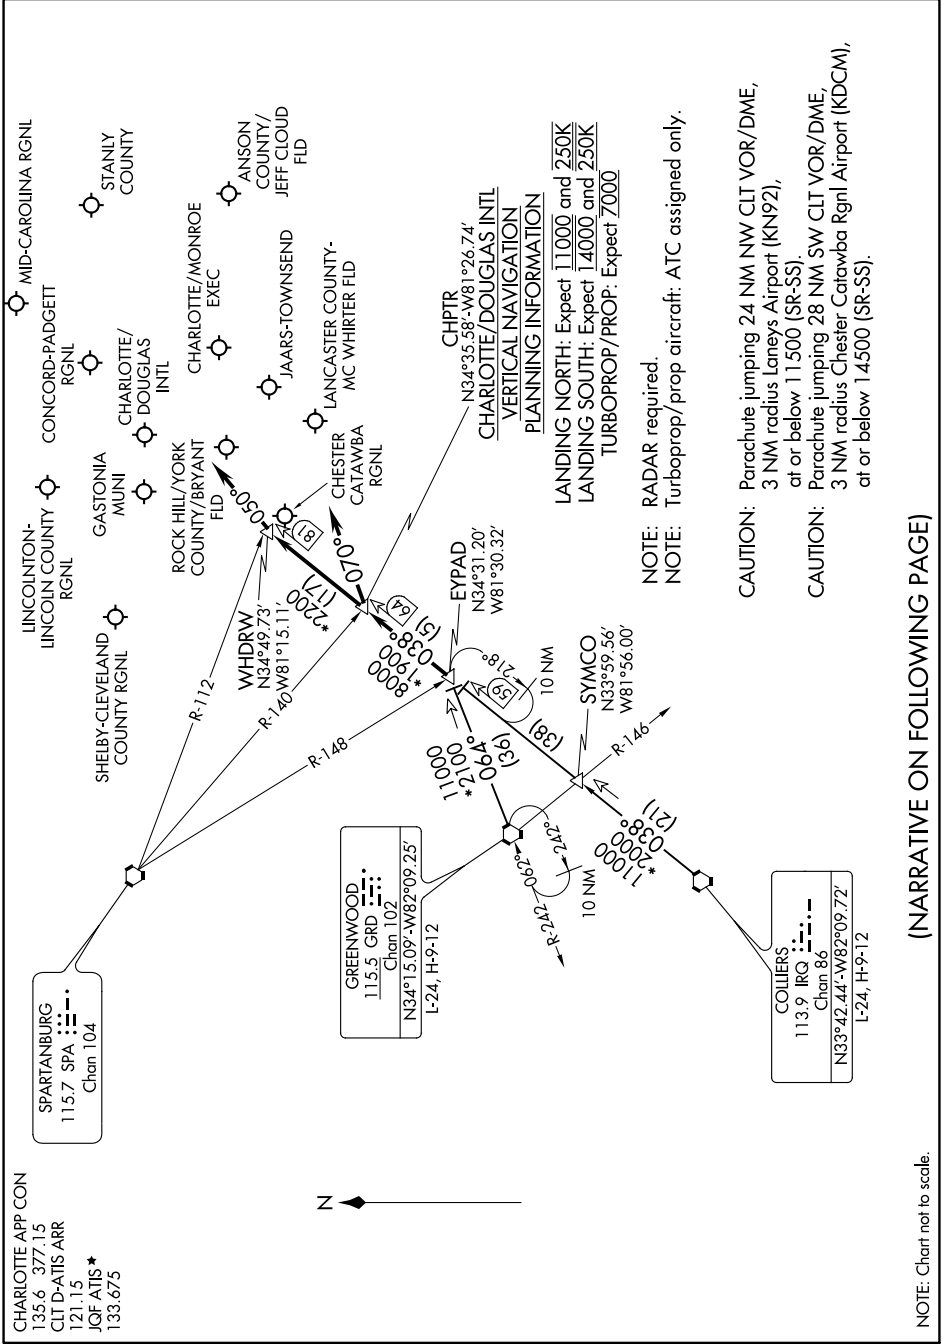

# CHPTR FOUR ARRIVAL

CHARLOTTE, NORTH CAROLINA

SE-2, 26 JAN 2023 to 23 FEB 2023

NOTE: Chart not to scale.

(NARRATIVE ON FOLLOWING PAGE)

SE-2, 26 JAN 2023 to 23 FEB 2023

# CHPTR FOUR ARRIVAL

CHARLOTTE, NORTH CAROLINA